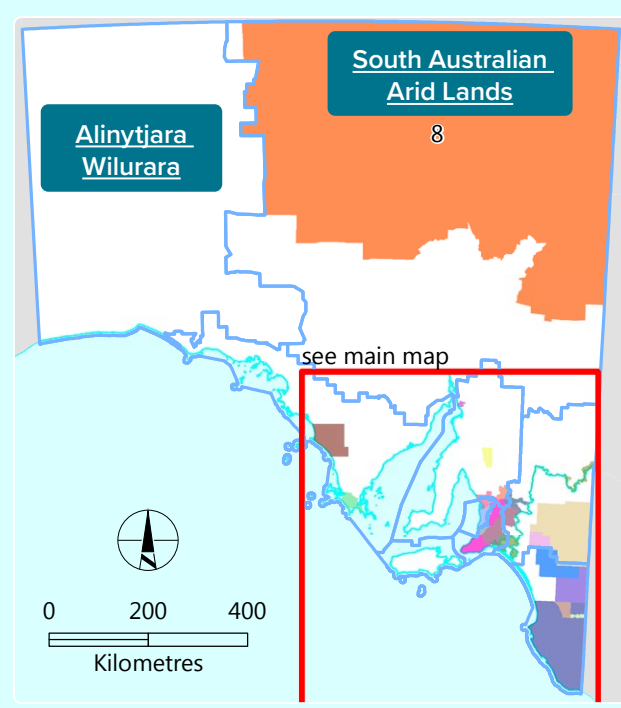

SOUTHERN OCEAN

- Legend**
- Landscape Management Regions
 - Prescribed Areas
 - 1. Angas-Bremer
 - 2. Baroota
 - 3. Barossa Valley
 - 4. Central Adelaide
 - 5. Clare Valley
 - 6. Dry Creek
 - 7. Eastern Mount Lofty Ranges
 - 8. Far North
 - 9. Little Para
 - 10. Lower Limestone Coast
 - 11. Mallee
 - 12. Marne Saunders
 - 13. McLaren Vale
 - 14. Morambro Creek
 - 15. Musgrave
 - 16. Northern Adelaide Plains
 - 17. Padthaway
 - 18. Peake, Roby and Sherlock
 - 19. River Murray
 - 20. Southern Basins
 - 21. Tatiara
 - 22. Tintinara-Coonalpyn
 - 23. Western Mount Lofty Ranges

see main map