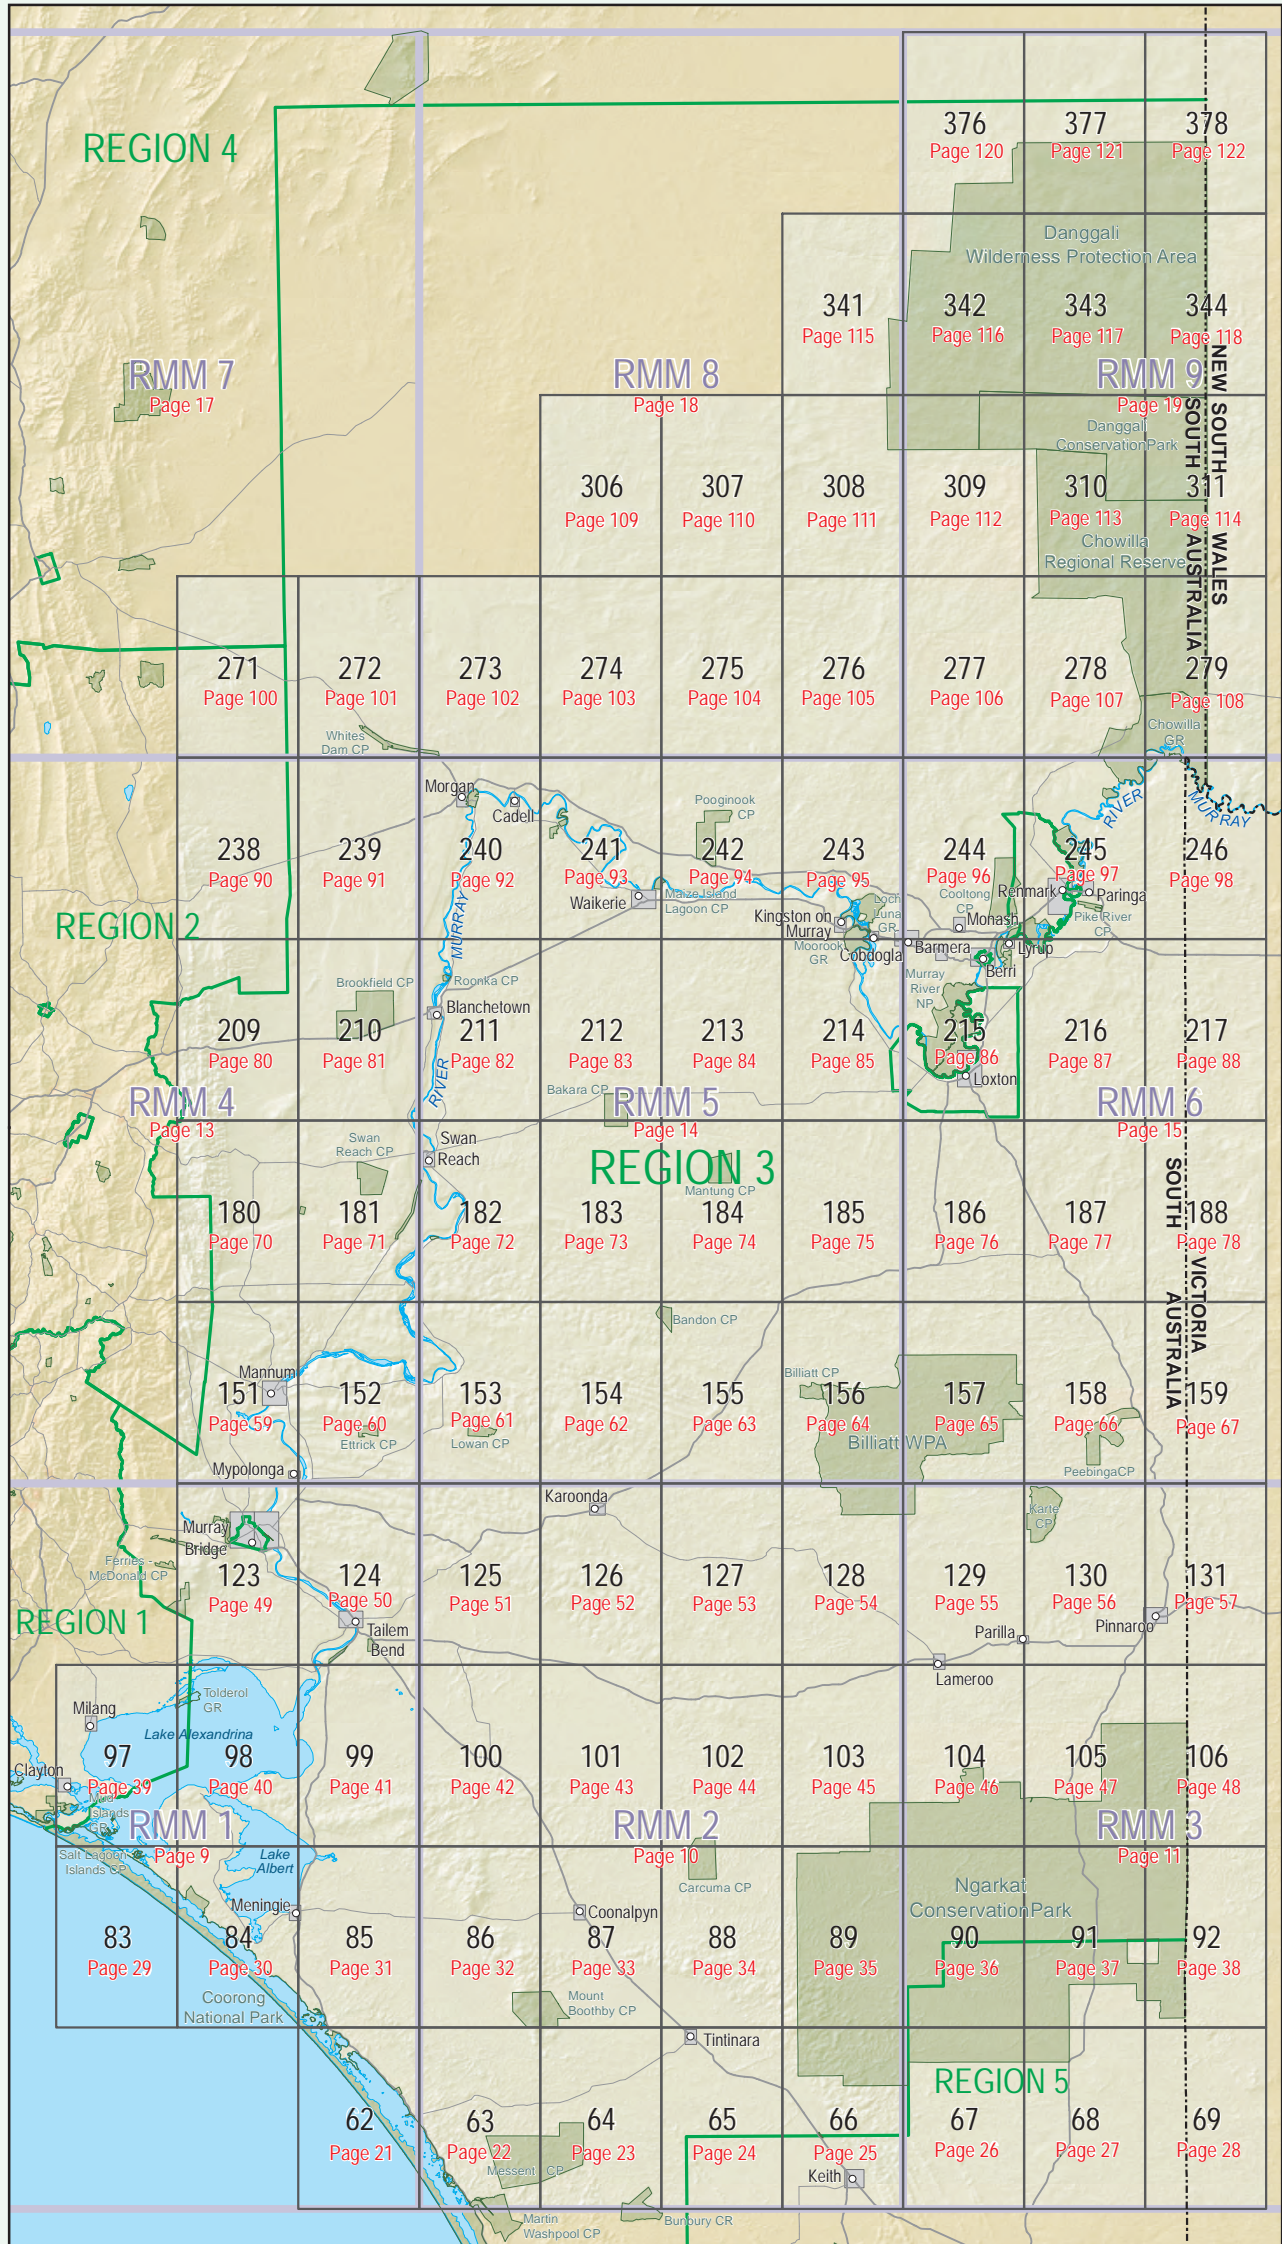

INDEX TO 1:100 000 MAPS

CFS REGIONAL BOUNDARIES

RMM 7 1:400 000 Regional map

126 1:100 000 Topographic map

See town enlargements from page 124

DEWNR reserve

MAP BOOK PAGE ORDER

243	244	245	246
214	215	216	217