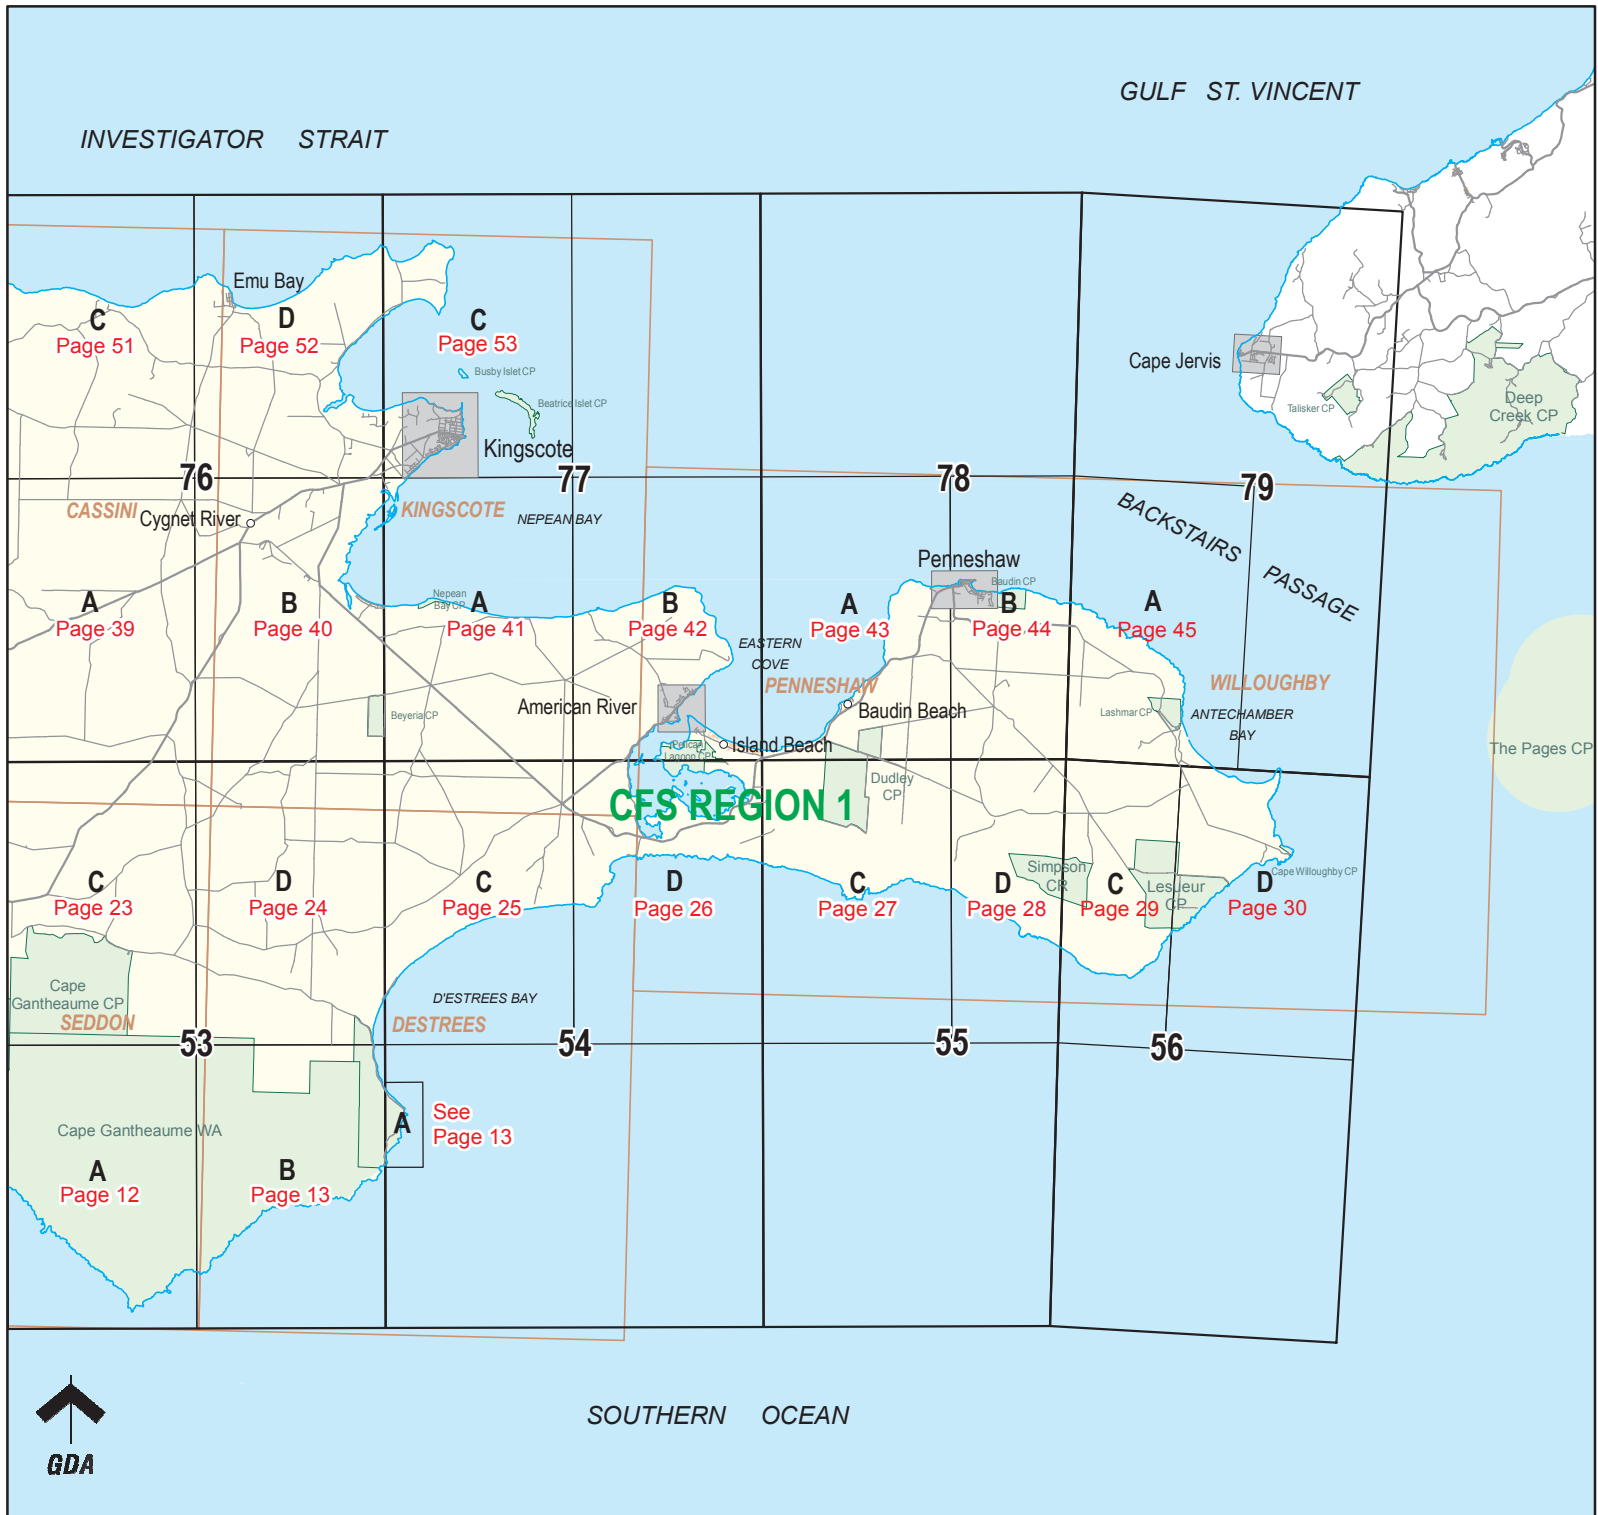

INDEX TO 1:50 000 MAPS

KANGAROO ISLAND WEST

MAP BOOK PAGE ORDER

C	D	C	D
74		75	
A	B	A	B

1:50,000
TOPOGRAPHIC
SERIES

See
Town Enlargements
found at the back
of this map book

INDEX TO 1:50 000 MAPS

KANGAROO ISLAND EAST

MAP BOOK PAGE ORDER

C	D	C	D
74		75	
A	B	A	B

1:50,000
TOPOGRAPHIC
SERIES

See
Town Enlargements
found at the back
of this map book