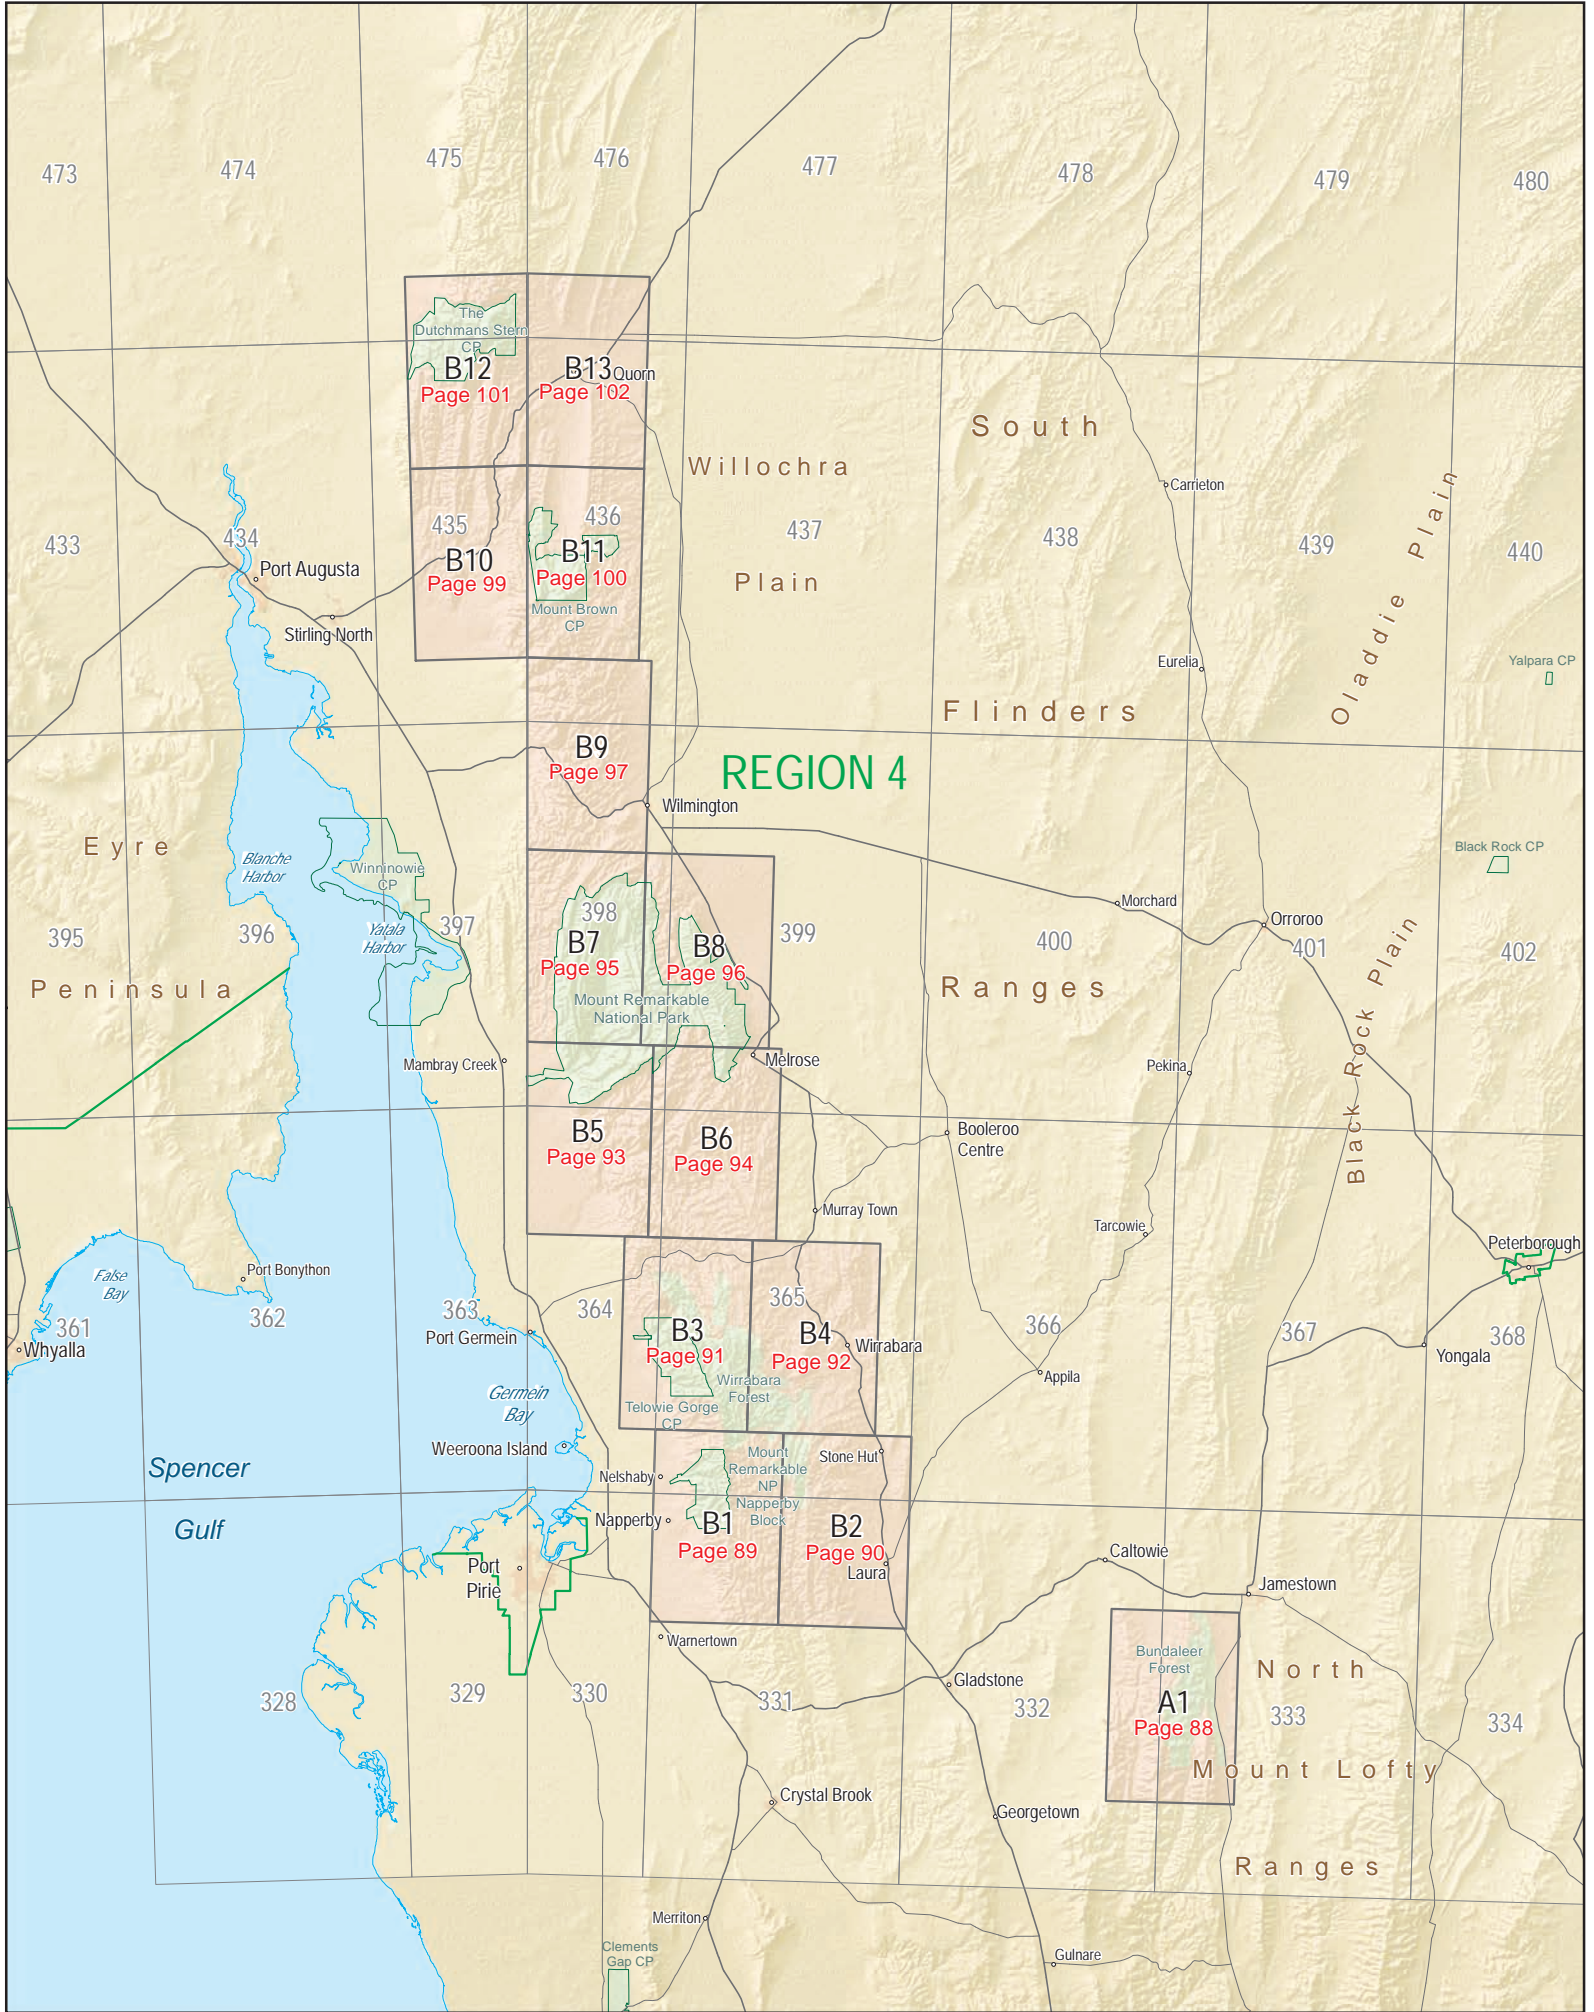

INDEX TO 1:100 000 MAPS

GDA

CFS REGIONAL BOUNDARIES

See Town Enlargements found in the back of this map book

See 1:50 000 Enlargements found in this map book

1:50,000 TOPOGRAPHIC MAP SERIES

South Australia Map Coverage Flinders Ranges

REGION 3

REGION 4

REGION 6

INDEX TO 1:50 000 MAPS - SOUTH

See Town Enlargements found in the back of this map book

See 1:50 000 Enlargements found in this map book

CFS REGIONAL BOUNDARIES

INDEX TO 1:50 000 MAPS - NORTH