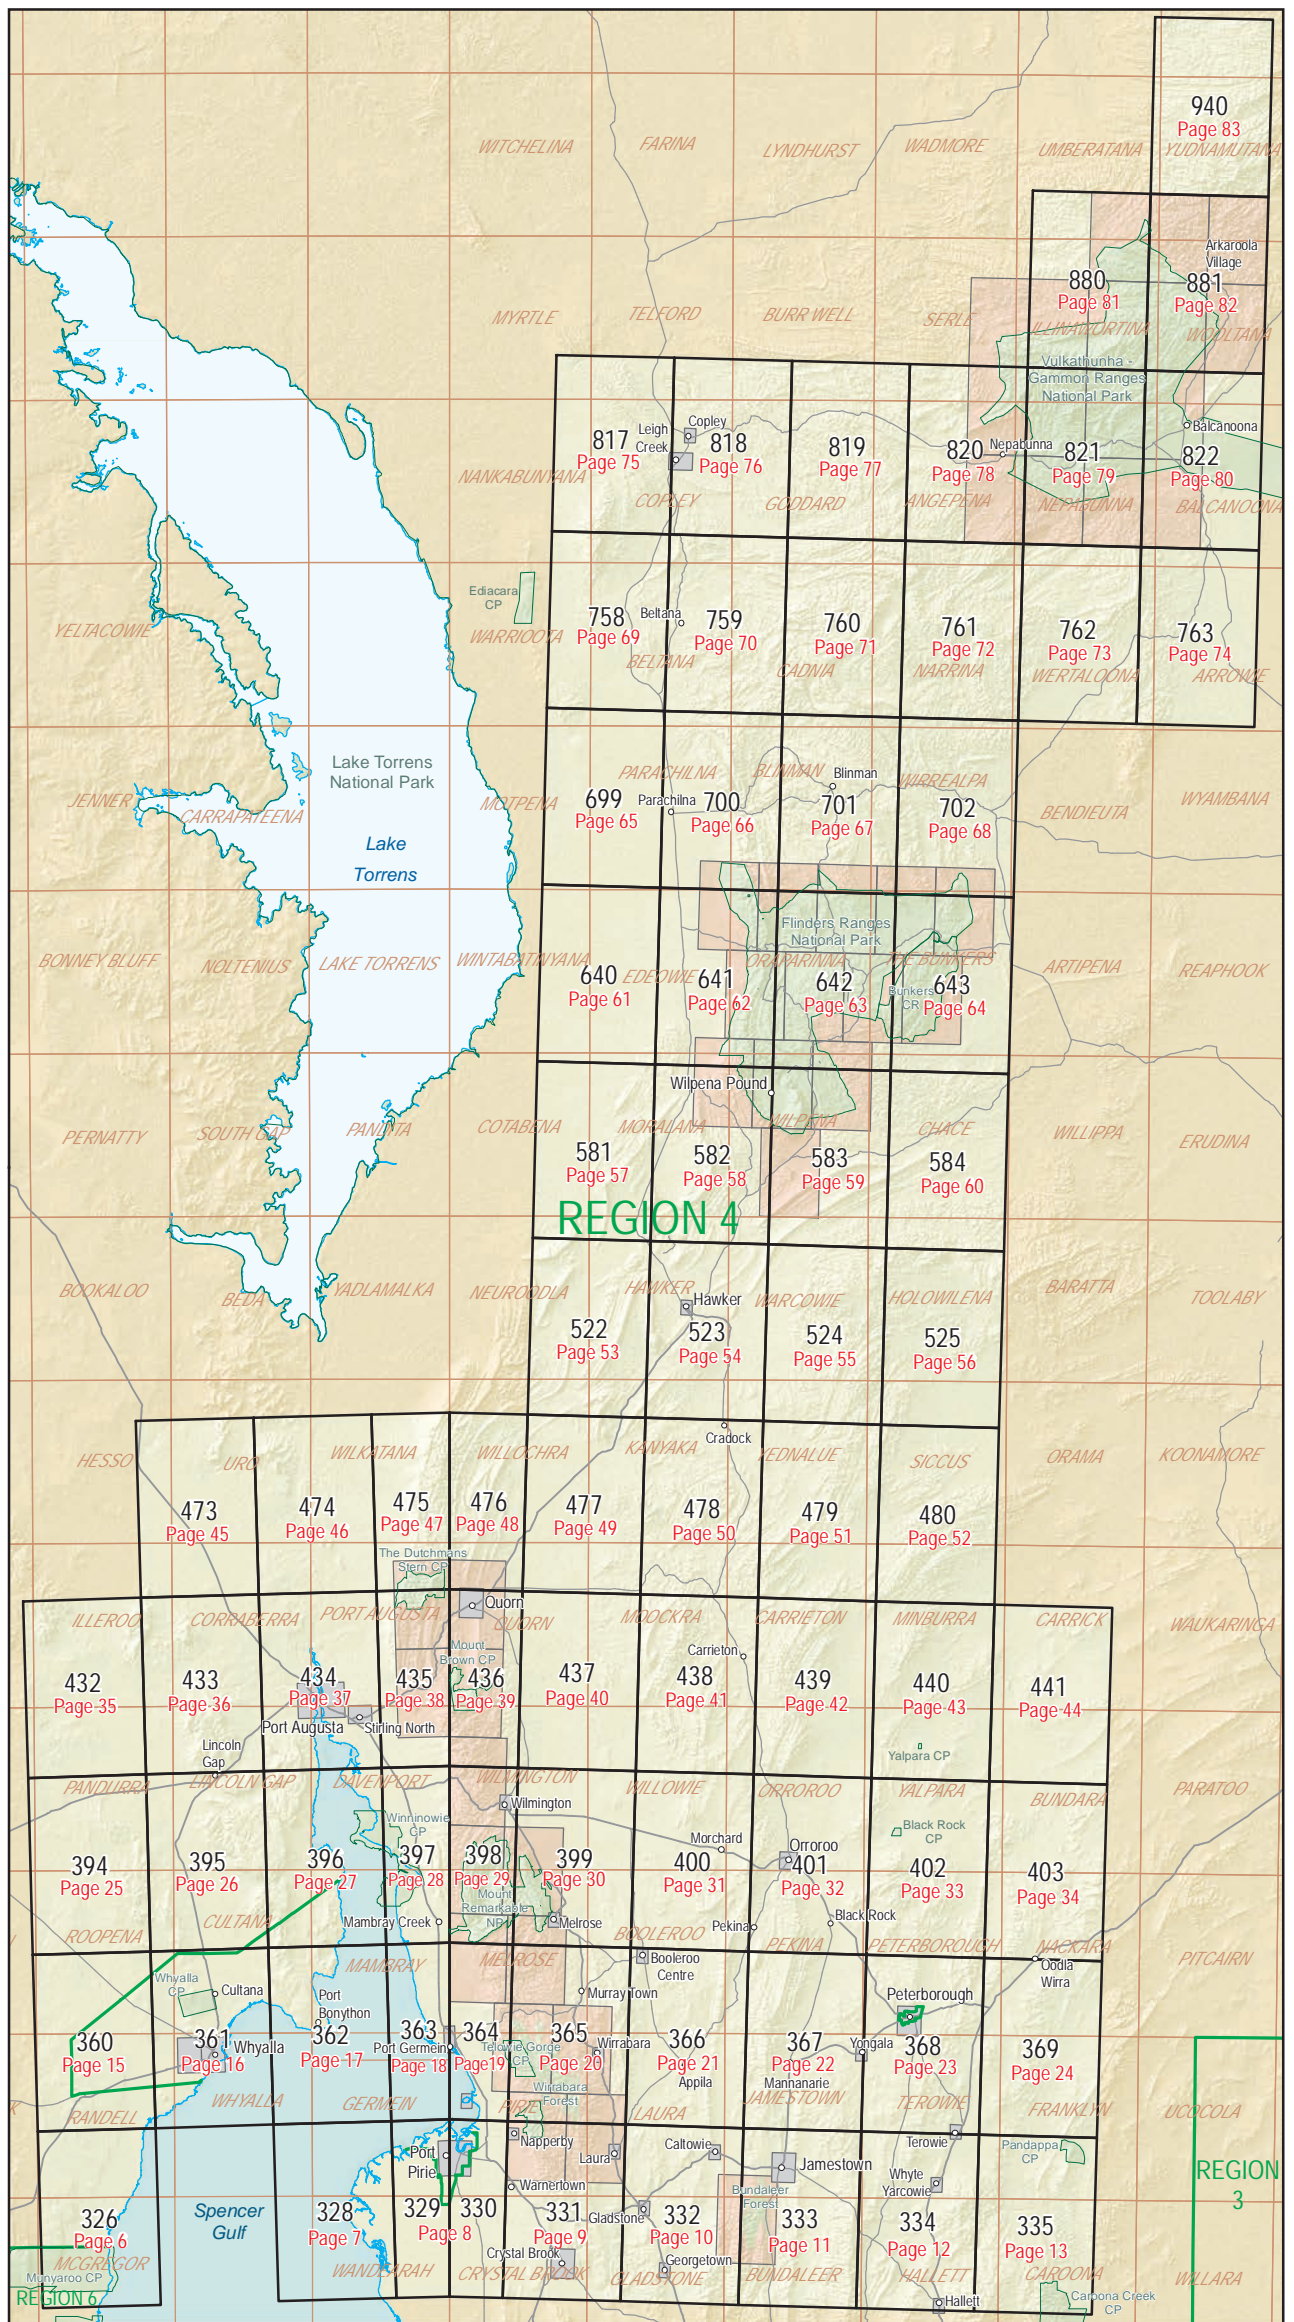

INDEX TO 1:100 000 MAPS

GDA

CFS REGIONAL BOUNDARIES

See Town Enlargements found in the back of this map book

See 1:50 000 Enlargements found in this map book

1:50,000 TOPOGRAPHIC MAP SERIES

South Australia Map Coverage Flinders Ranges

REGION 3

REGION 4

REGION 6

INDEX TO 1:50 000 MAPS - SOUTH

See Town Enlargements found in the back of this map book

See 1:50 000 Enlargements found in this map book

CFS REGIONAL BOUNDARIES

INDEX TO 1:50 000 MAPS - NORTH