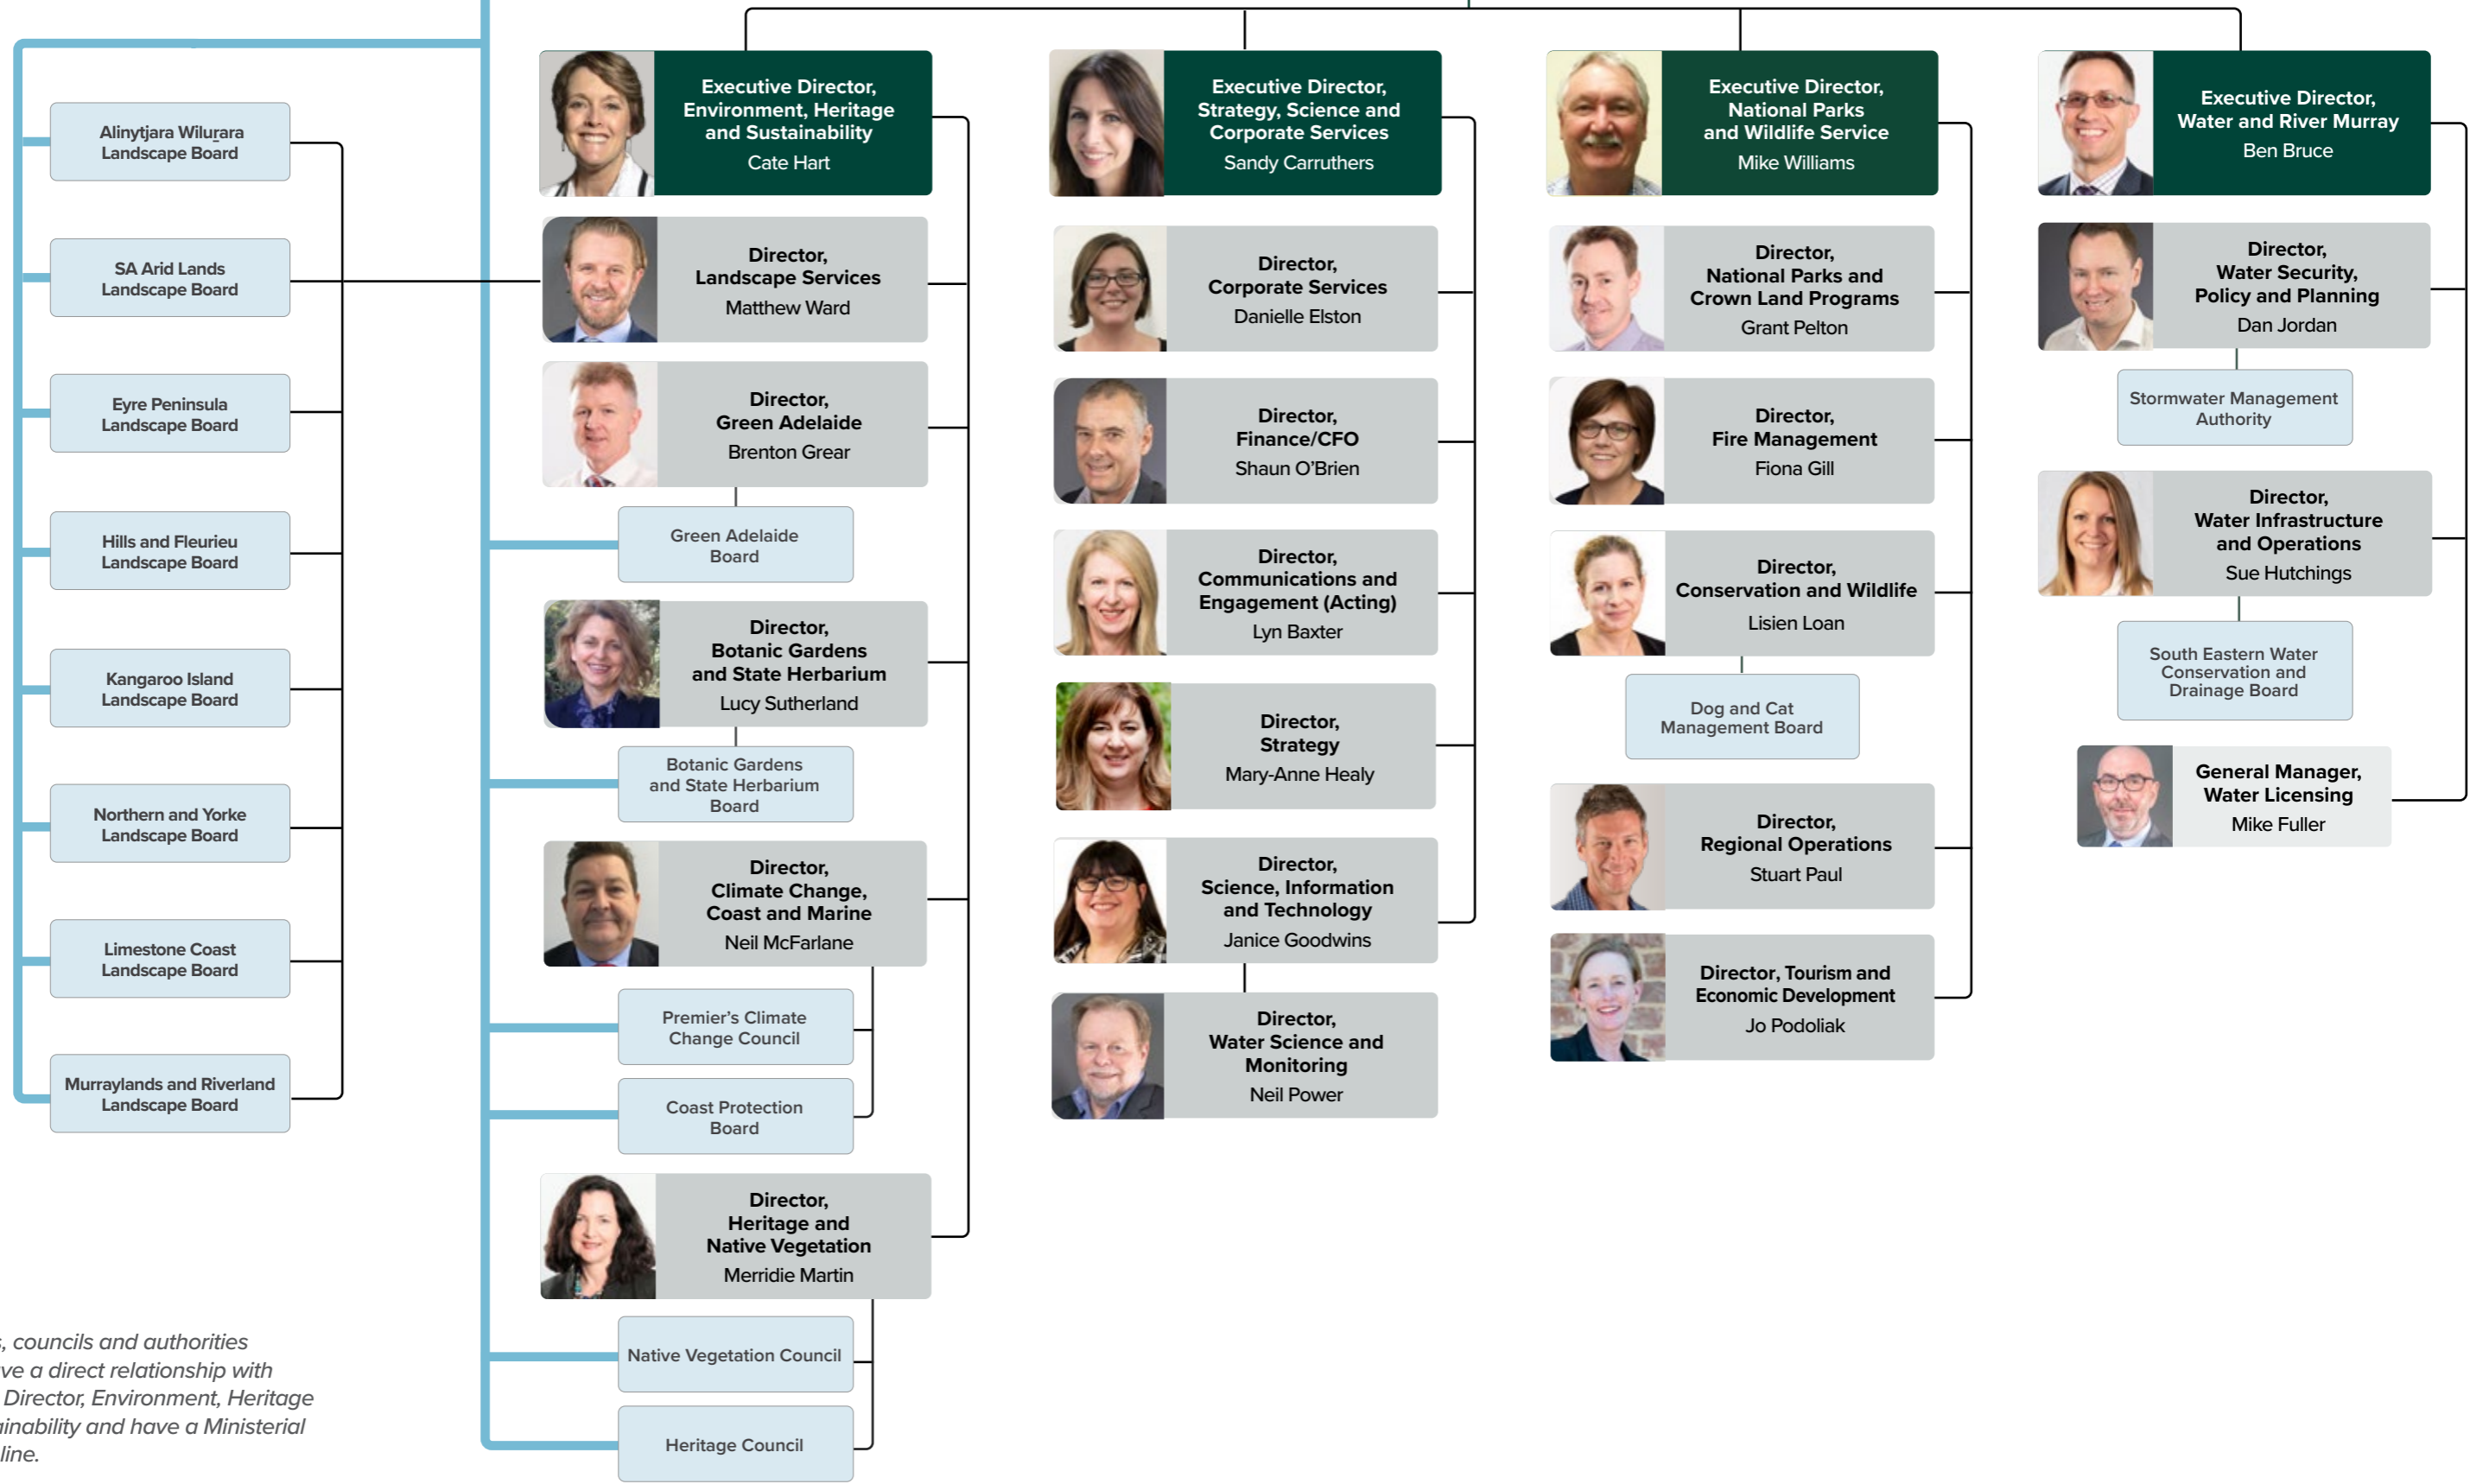

DEW structure

September 2020

Minister for Environment and Water
Hon David Speirs MP

DEW Chief Executive
John Schutz

Director, Office of the Chief Executive
Kerrie Burnmeister

All boards, councils and authorities shown have a direct relationship with Executive Director, Environment, Heritage and Sustainability and have a Ministerial reporting line.