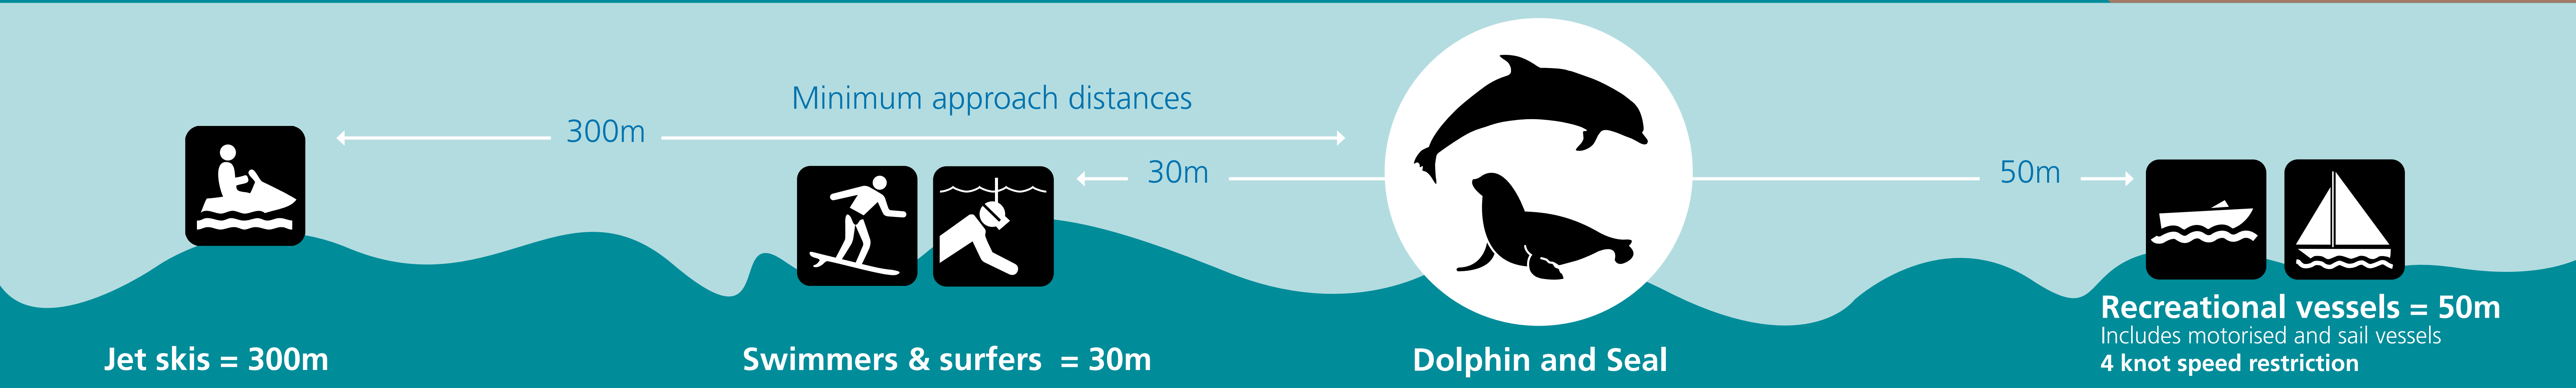

# Respecting Marine Mammals

## BOATING SAFETY AROUND WHALES, DOLPHINS & SEALS

- Always stay more than 100m away from a whale or 50m from a dolphin
- Do not approach a whale, dolphin or a marine mammal from in front or behind
- Special restrictions apply for marine mammals with a calf - Always stay more than 150m away

### If a marine mammal approaches your vessel:

- Put engine in neutral and let the animals come to you
- Do not engage propellers until they move off
- Make no sudden movements and continue on a slow, straight course where possible