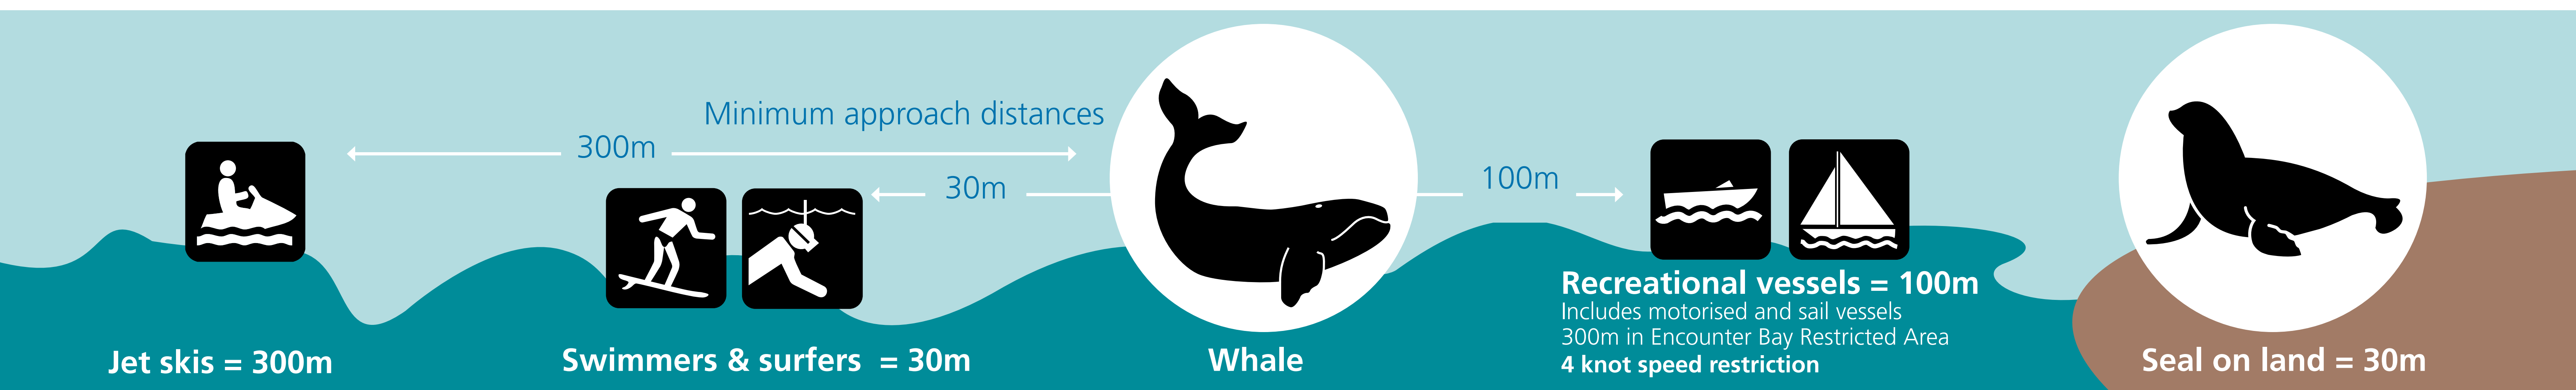

# Respecting Marine Mammals

## BOATING SAFETY AROUND WHALES, DOLPHINS & SEALS

- Always stay more than 100m away from a whale or 50m from a dolphin
- Do not approach a whale, dolphin or a marine mammal from in front or behind
- Special restrictions apply for marine mammals with a calf - Always stay more than 150m away

### If a marine mammal approaches your vessel:

- Put engine in neutral and let the animals come to you
- Do not engage propellers until they move off
- Make no sudden movements and continue on a slow, straight course where possible