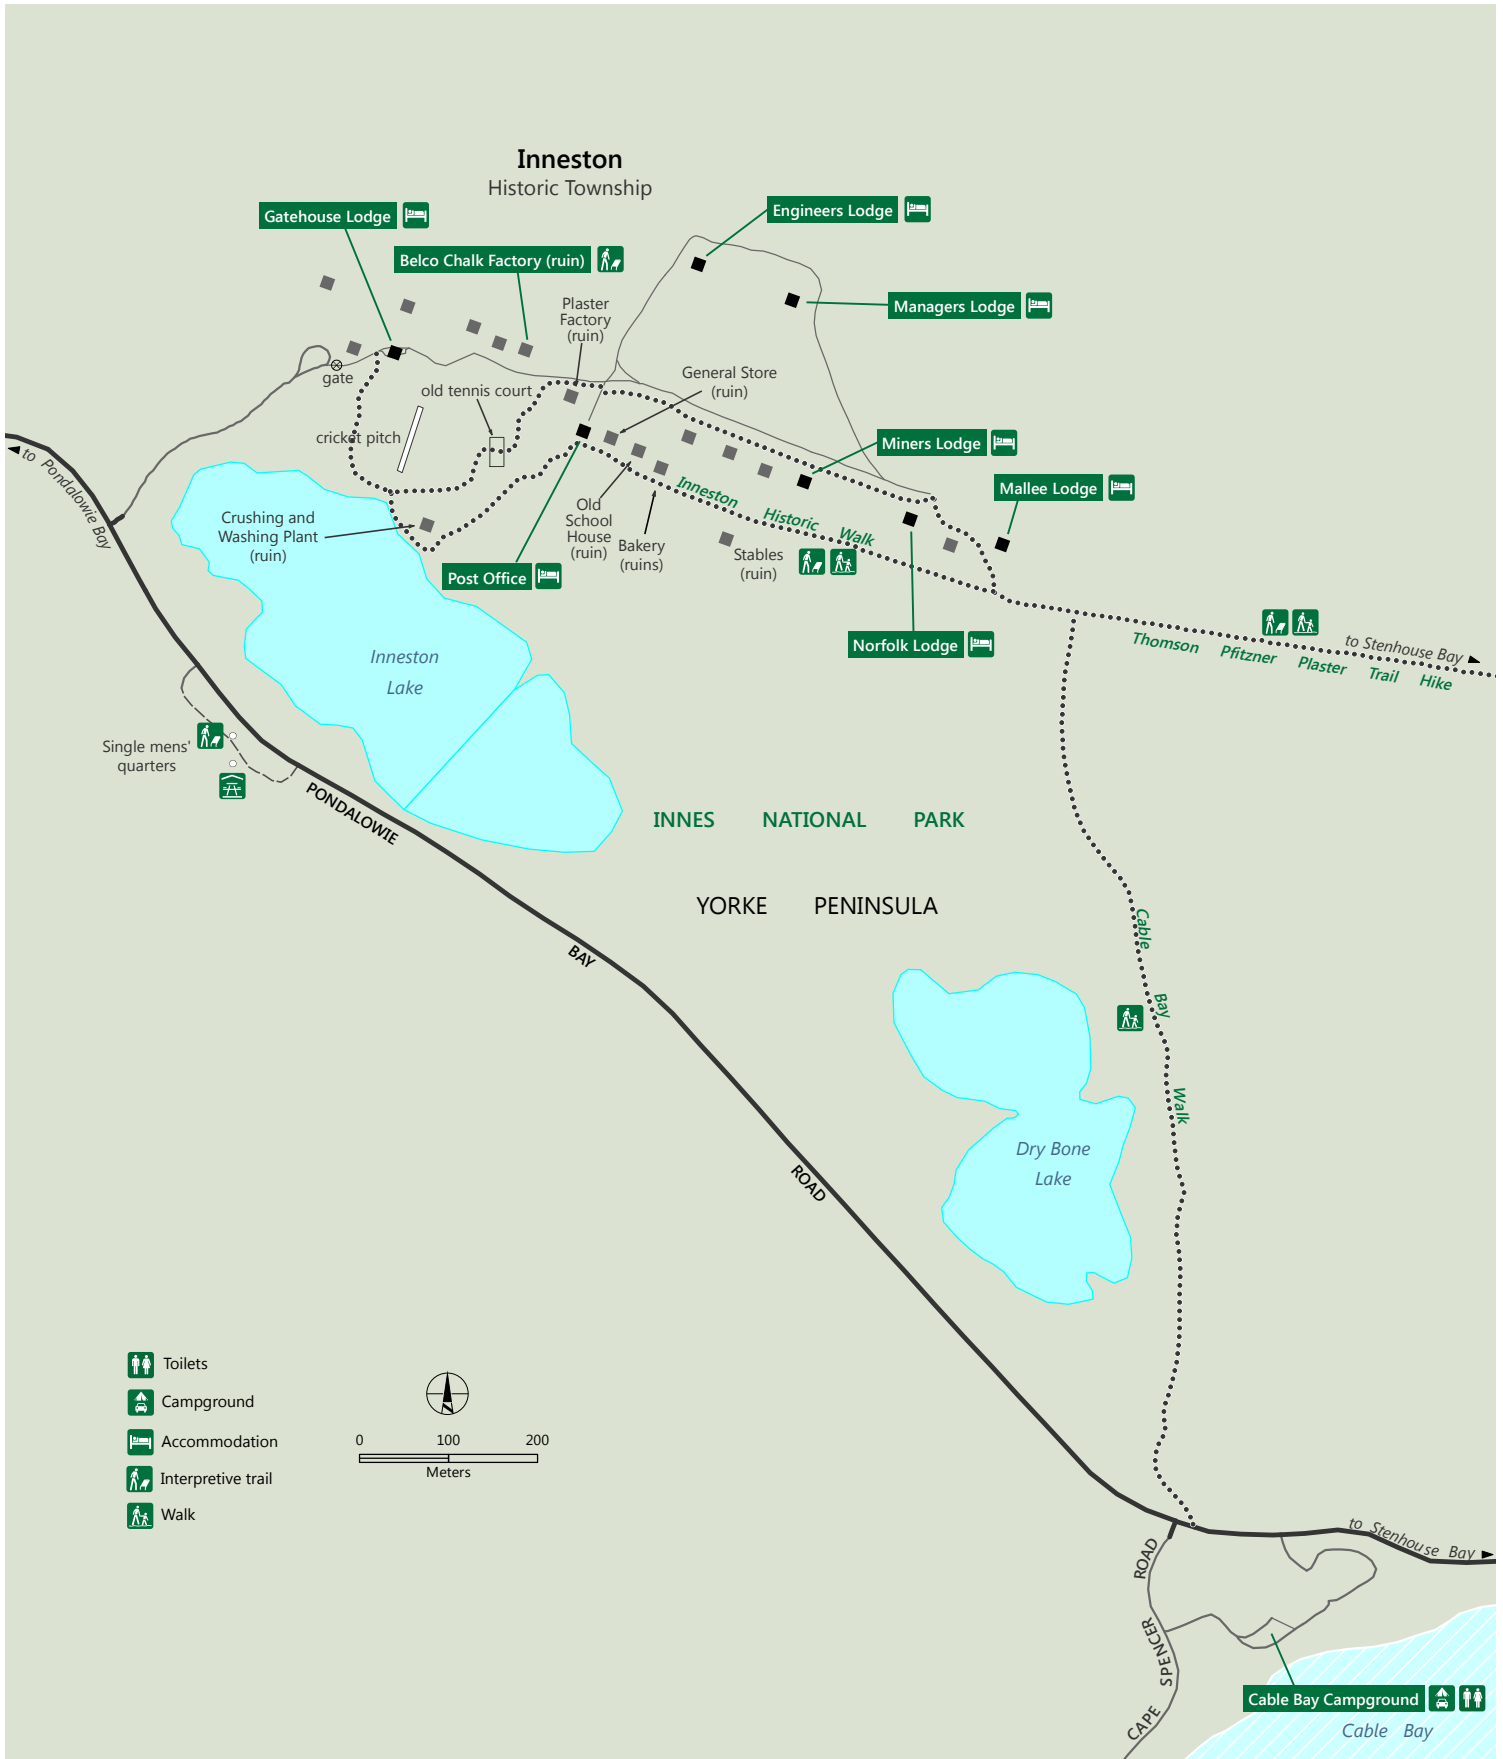

## Inneston

Government of  
South Australia

National Parks  
South Australia

[parks.sa.gov.au](http://parks.sa.gov.au)

DEWNR does not guarantee that this map is error free. Use of the map is at the user's sole risk and the information contained on the map may be subject to change without notice. Cartography by DEWNR, Mapland - 2014

Use this map on your mobile: search Avenza PDF Maps

- Sealed road
- Unsealed road
- Private road
- Walking trail

- Waterbody
- Marine park
- Building; ruin

Natural Resources  
Northern and Yorke

Natural Resources Centre Clare  
T: 08 8841 3400  
[www.naturalresources.sa.gov.au/northernandyorke](http://www.naturalresources.sa.gov.au/northernandyorke)