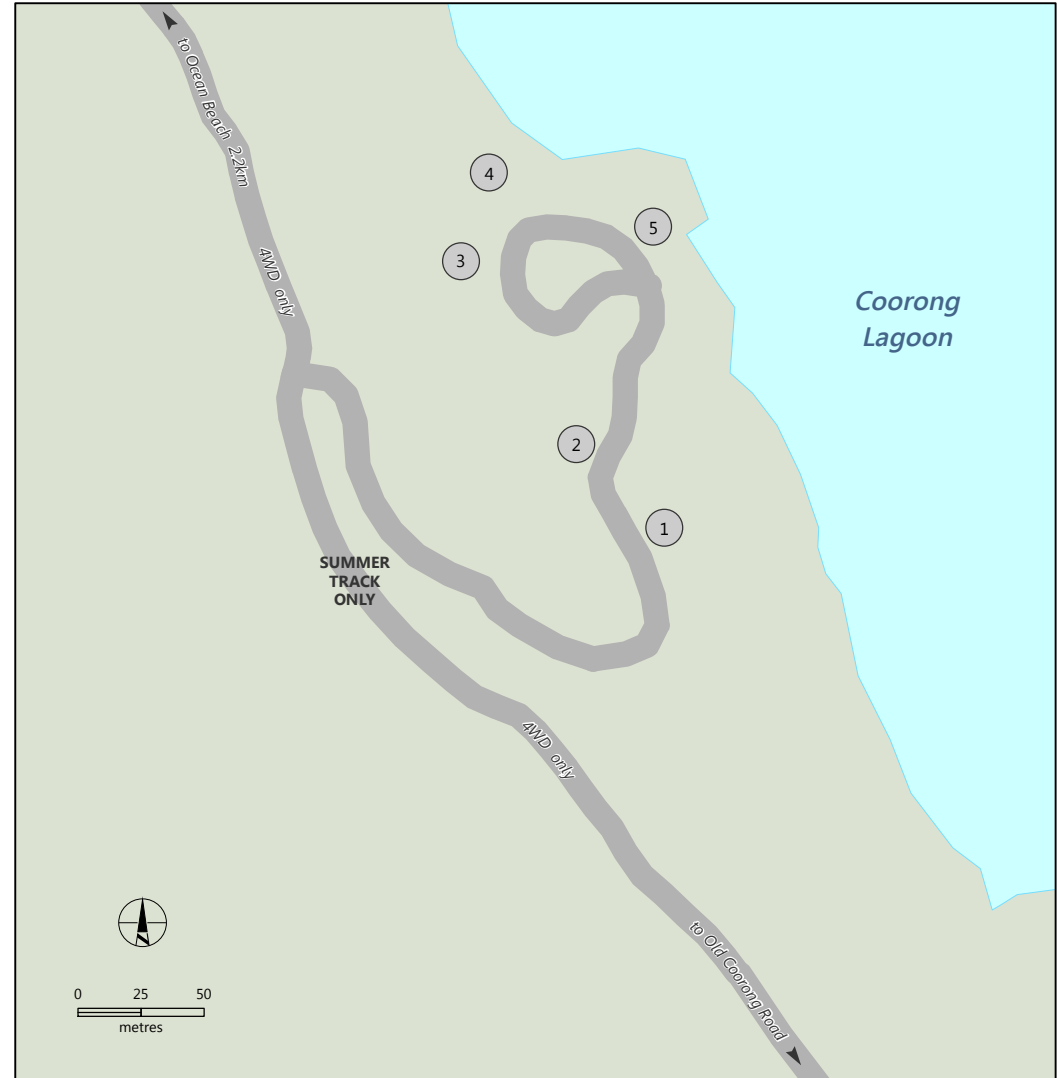

Coorong National Park

Government of South Australia

National Parks South Australia

Wreck Crossing campground

parks.sa.gov.au

DEWNR does not guarantee that this map is error free. Use of the map is at the user's sole risk and the information contained on the map may be subject to change without notice. Cartography by DEWNR, Mapland - 2015

Use this map on your mobile: search Avenza PDF Maps

For more information contact:
 Natural Resources Centre Mount Gambier
 T: 08 8735 1177
www.naturalresources.sa.gov.au/southeast