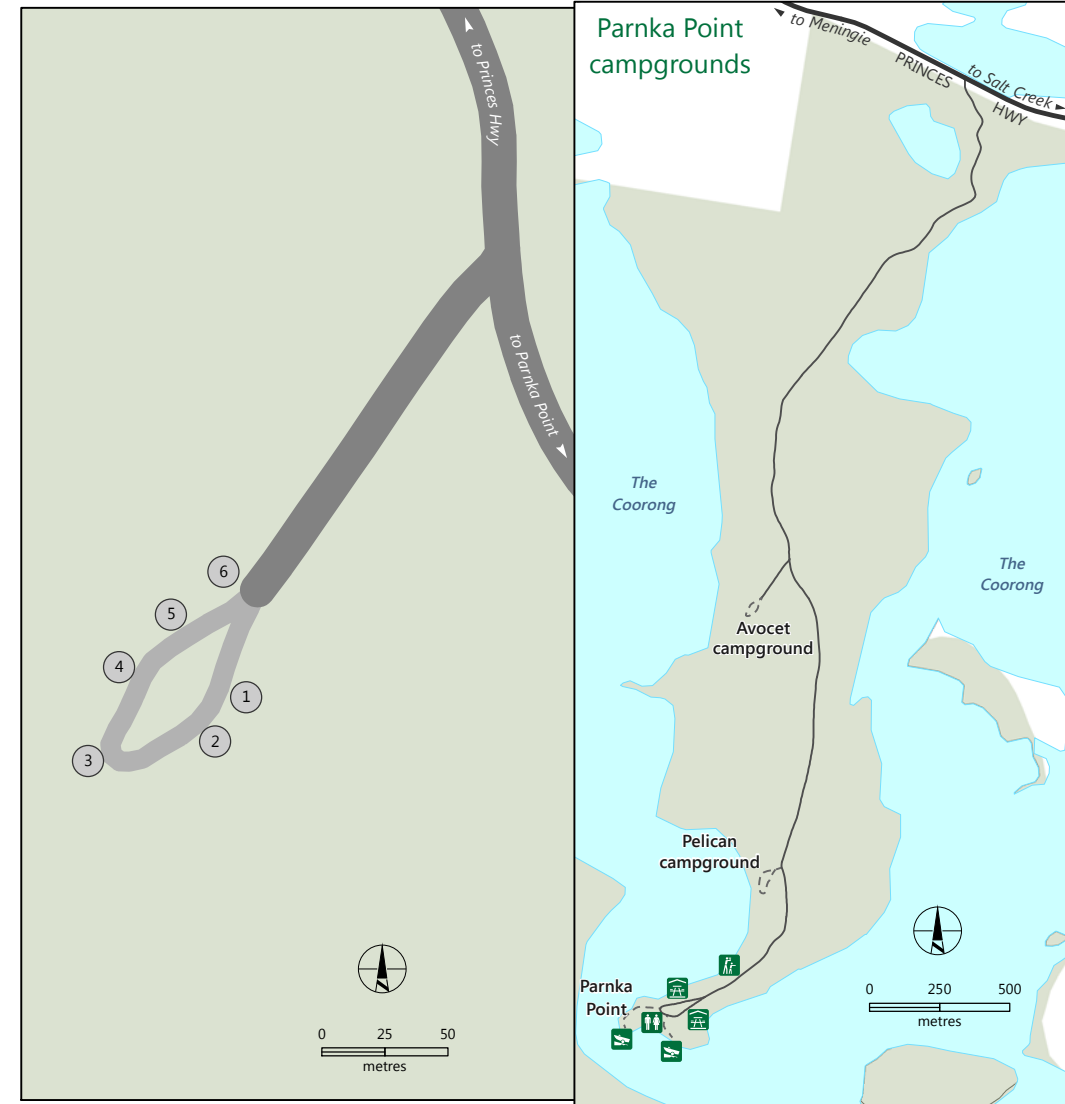

Coorong National Park

Government of South Australia

National Parks South Australia

Avocet campground, Parnka Point

parks.sa.gov.au

DEWNR does not guarantee that this map is error free. Use of the map is at the user's sole risk and the information contained on the map may be subject to change without notice. Cartography by DEWNR, Mapland - 2015

Use this map on your mobile: search Avenza PDF Maps

For more information contact:
 Natural Resources Centre Mount Gambier
 T: 08 8735 1177
www.naturalresources.sa.gov.au/southeast