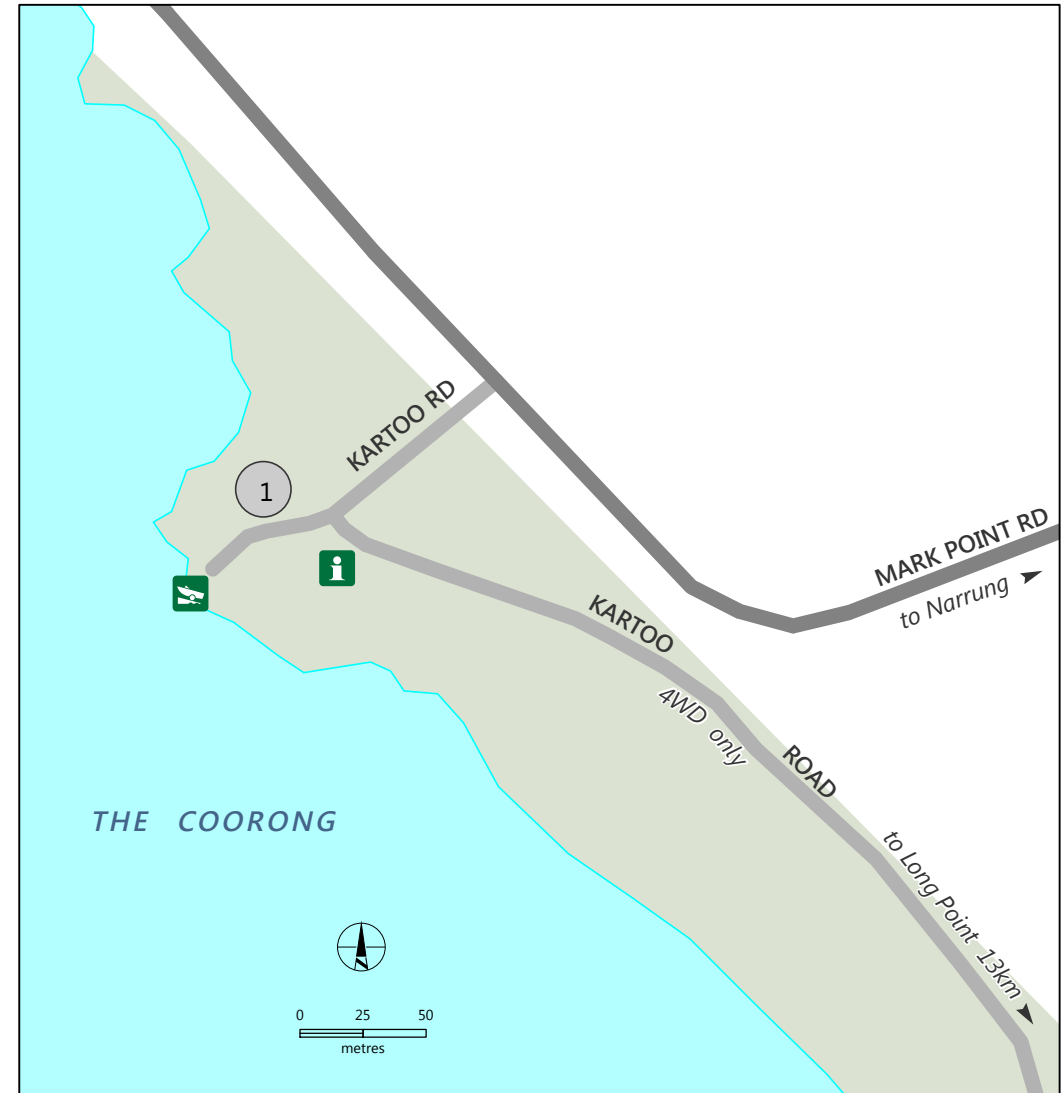

Coorong National Park

Government of South Australia

National Parks South Australia

Mark Point campground

parks.sa.gov.au

DEWNR does not guarantee that this map is error free. Use of the map is at the user's sole risk and the information contained on the map may be subject to change without notice. Cartography by DEWNR, Mapland - 2015