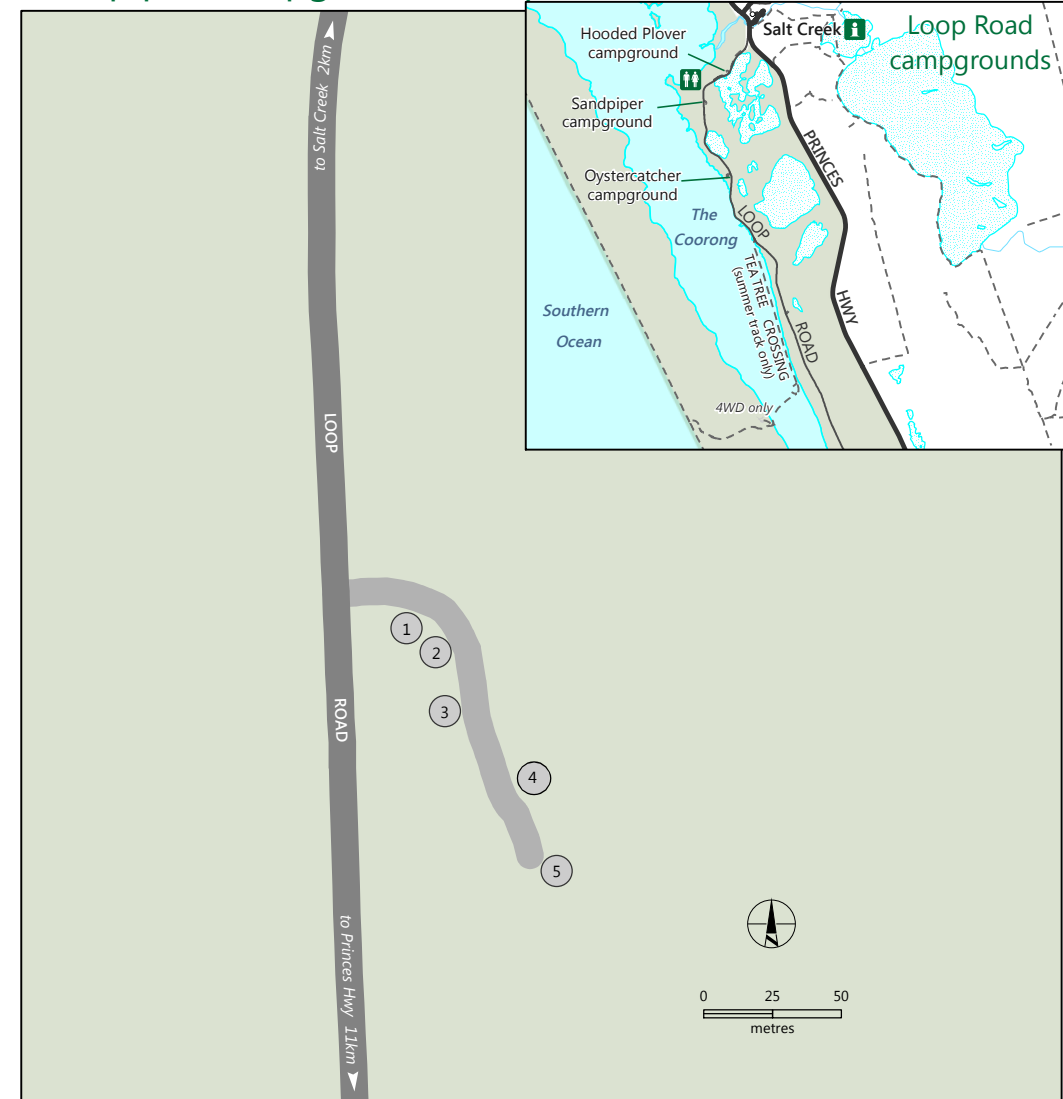

Coorong National Park

Government of South Australia

National Parks South Australia

Sandpiper campground, Loop Road

parks.sa.gov.au

DEWNR does not guarantee that this map is error free. Use of the map is at the user's sole risk and the information contained on the map may be subject to change without notice. Cartography by DEWNR, Mapland - 2015