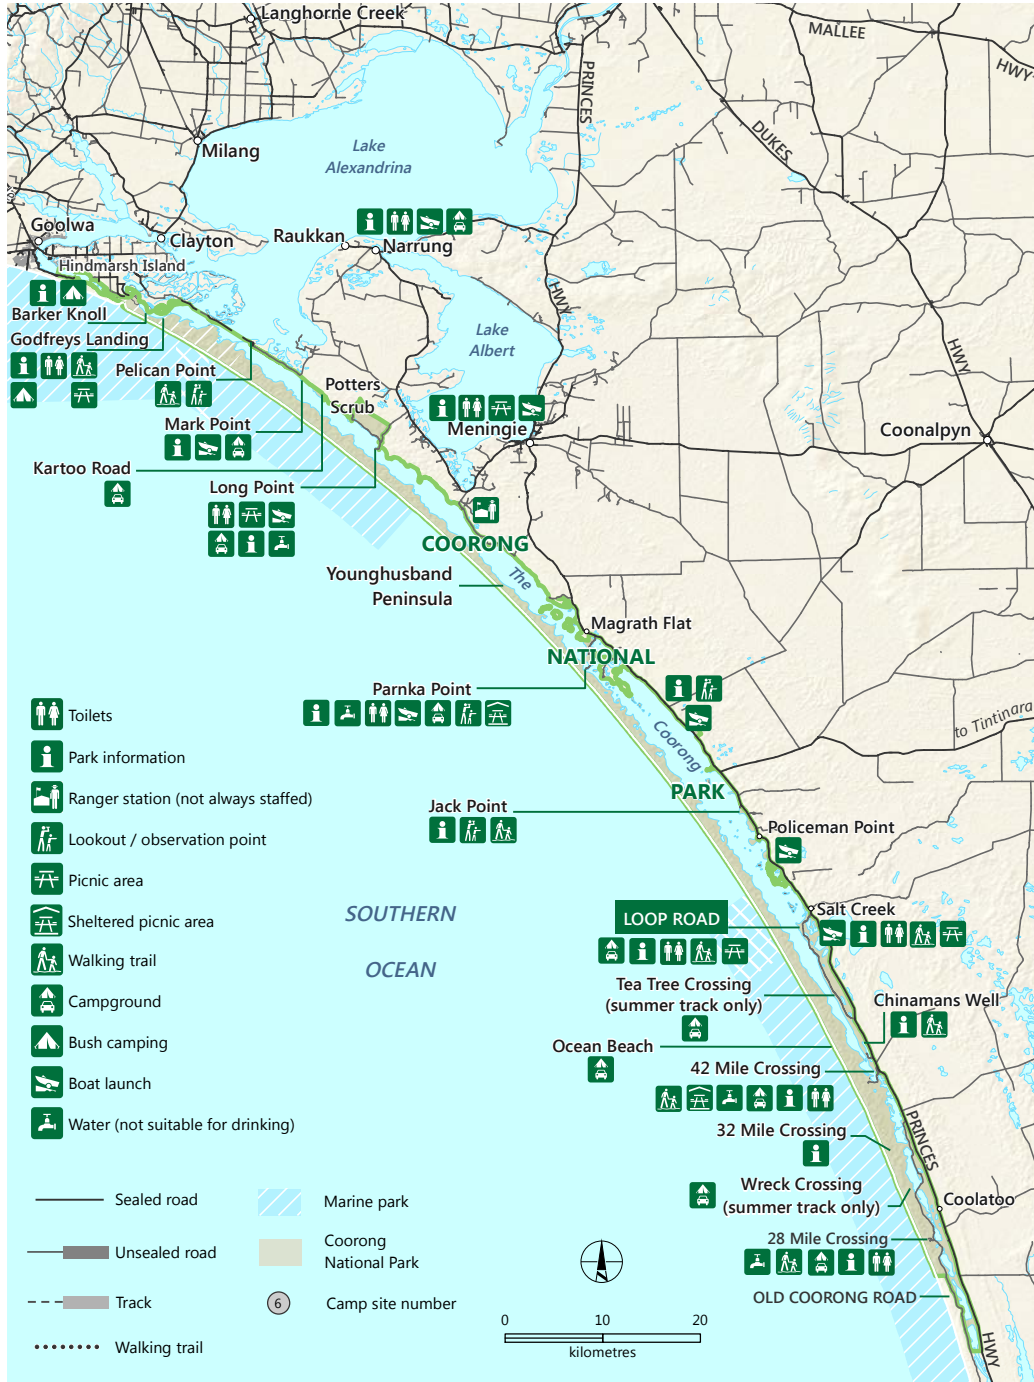

Coorong National Park

Government of South Australia

National Parks South Australia

Sandpiper campground, Loop Road

parks.sa.gov.au

DEWNR does not guarantee that this map is error free. Use of the map is at the user's sole risk and the information contained on the map may be subject to change without notice. Cartography by DEWNR, Mapland - 2015

Use this map on your mobile: search Avenza PDF Maps

For more information contact:
 Natural Resources Centre Mount Gambier
 T: 08 8735 1177
www.naturalresources.sa.gov.au/southeast