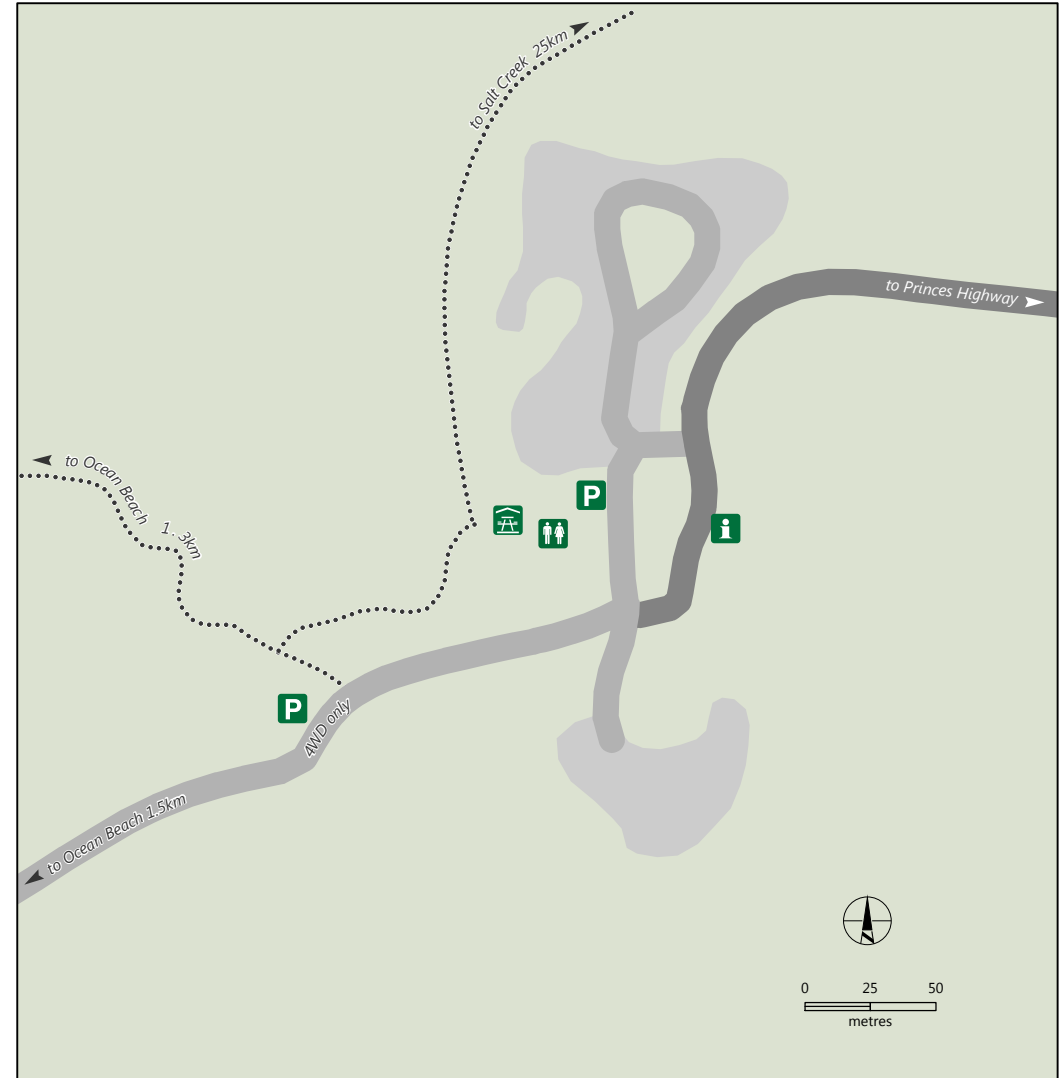

Coorong National Park

Government of South Australia

National Parks South Australia

42 Mile Crossing campground

parks.sa.gov.au

DEWNR does not guarantee that this map is error free. Use of the map is at the user's sole risk and the information contained on the map may be subject to change without notice. Cartography by DEWNR, Mapland - 2015