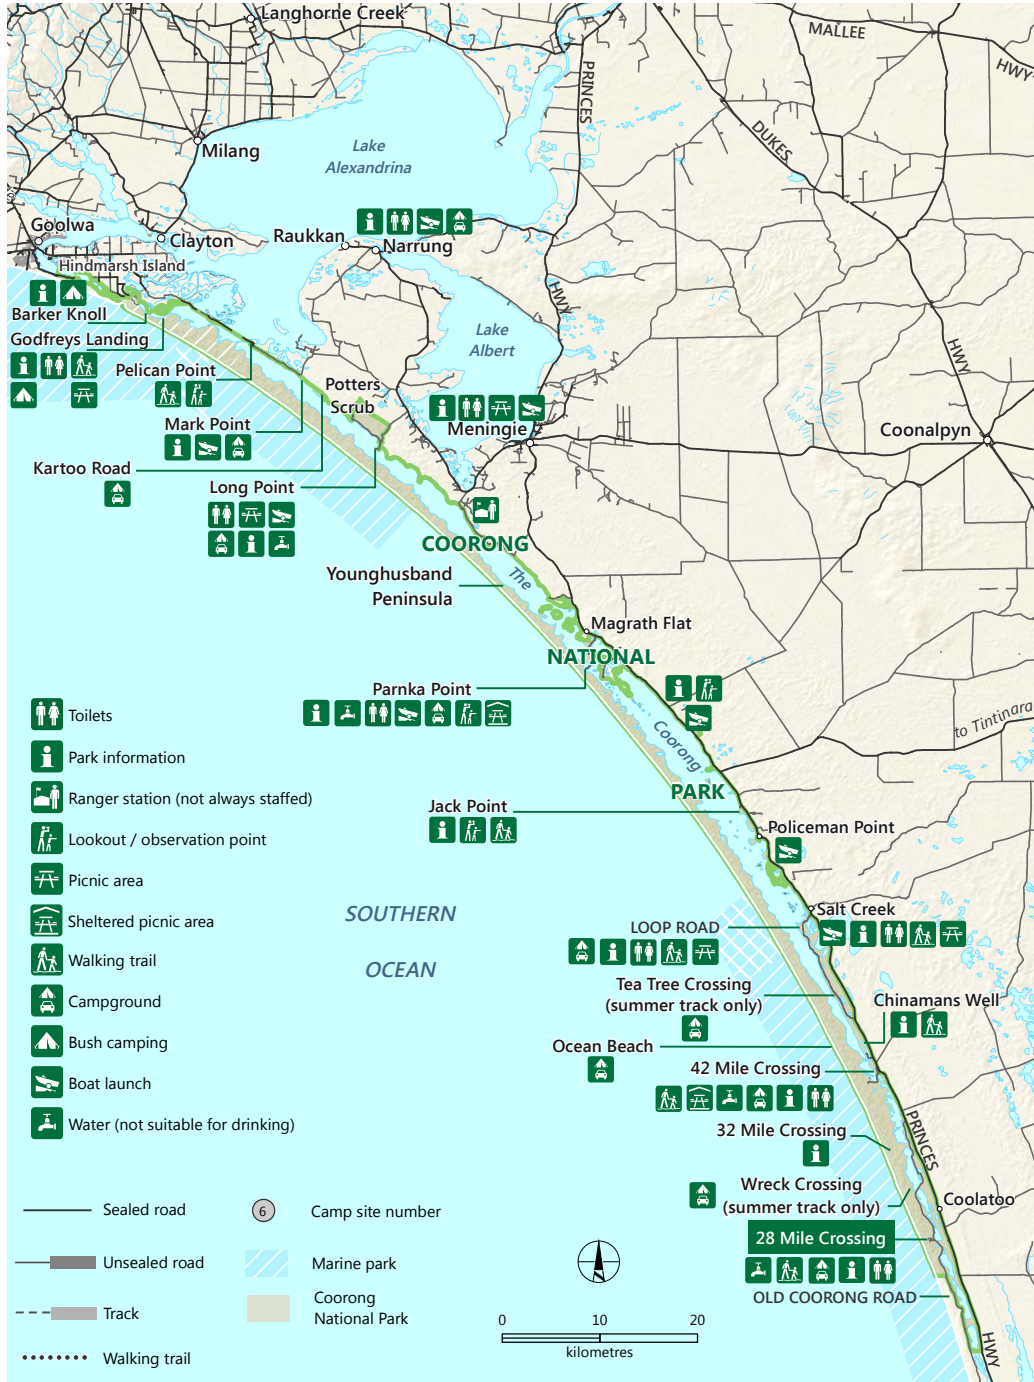

Coorong National Park

Government of South Australia

National Parks South Australia

28 Mile Crossing campground

parks.sa.gov.au

DEWNR does not guarantee that this map is error free. Use of the map is at the user's sole risk and the information contained on the map may be subject to change without notice. Cartography by DEWNR, Mapland - 2015

Use this map on your mobile: search Avenza PDF Maps

For more information contact:
 Natural Resources Centre Mount Gambier
 T: 08 8735 1177
www.naturalresources.sa.gov.au/southeast