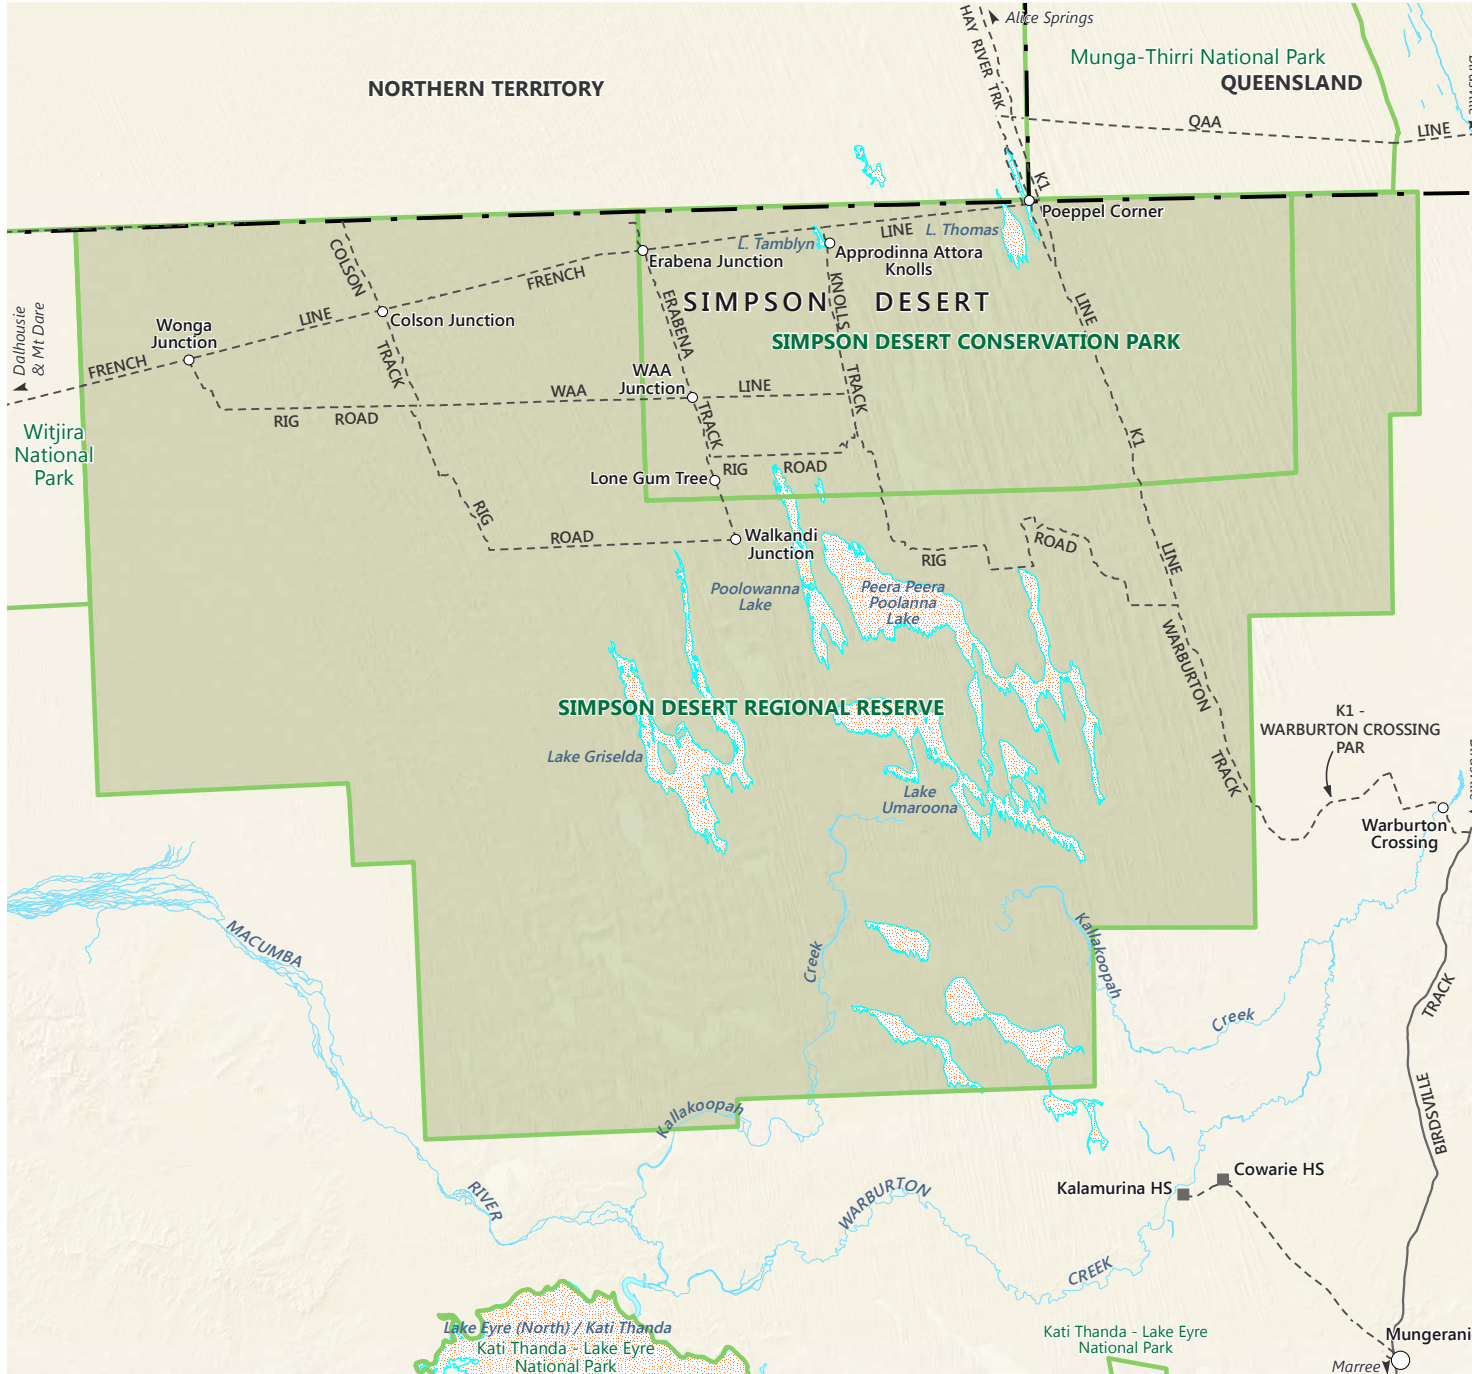

Simpson Desert Conservation Park and Regional Reserve

Government of South Australia

National Parks South Australia

- Unsealed road
- Track
- State border
- Simpson Desert Conservation Park and Regional Reserve
- Park boundary
- Mainly dry lake

parks.sa.gov.au

DEWNR does not guarantee that this map is error free. Use of the map is at the user's sole risk and the information contained on the map may be subject to change without notice.
Cartography by DEWNR, Mapland - 2017