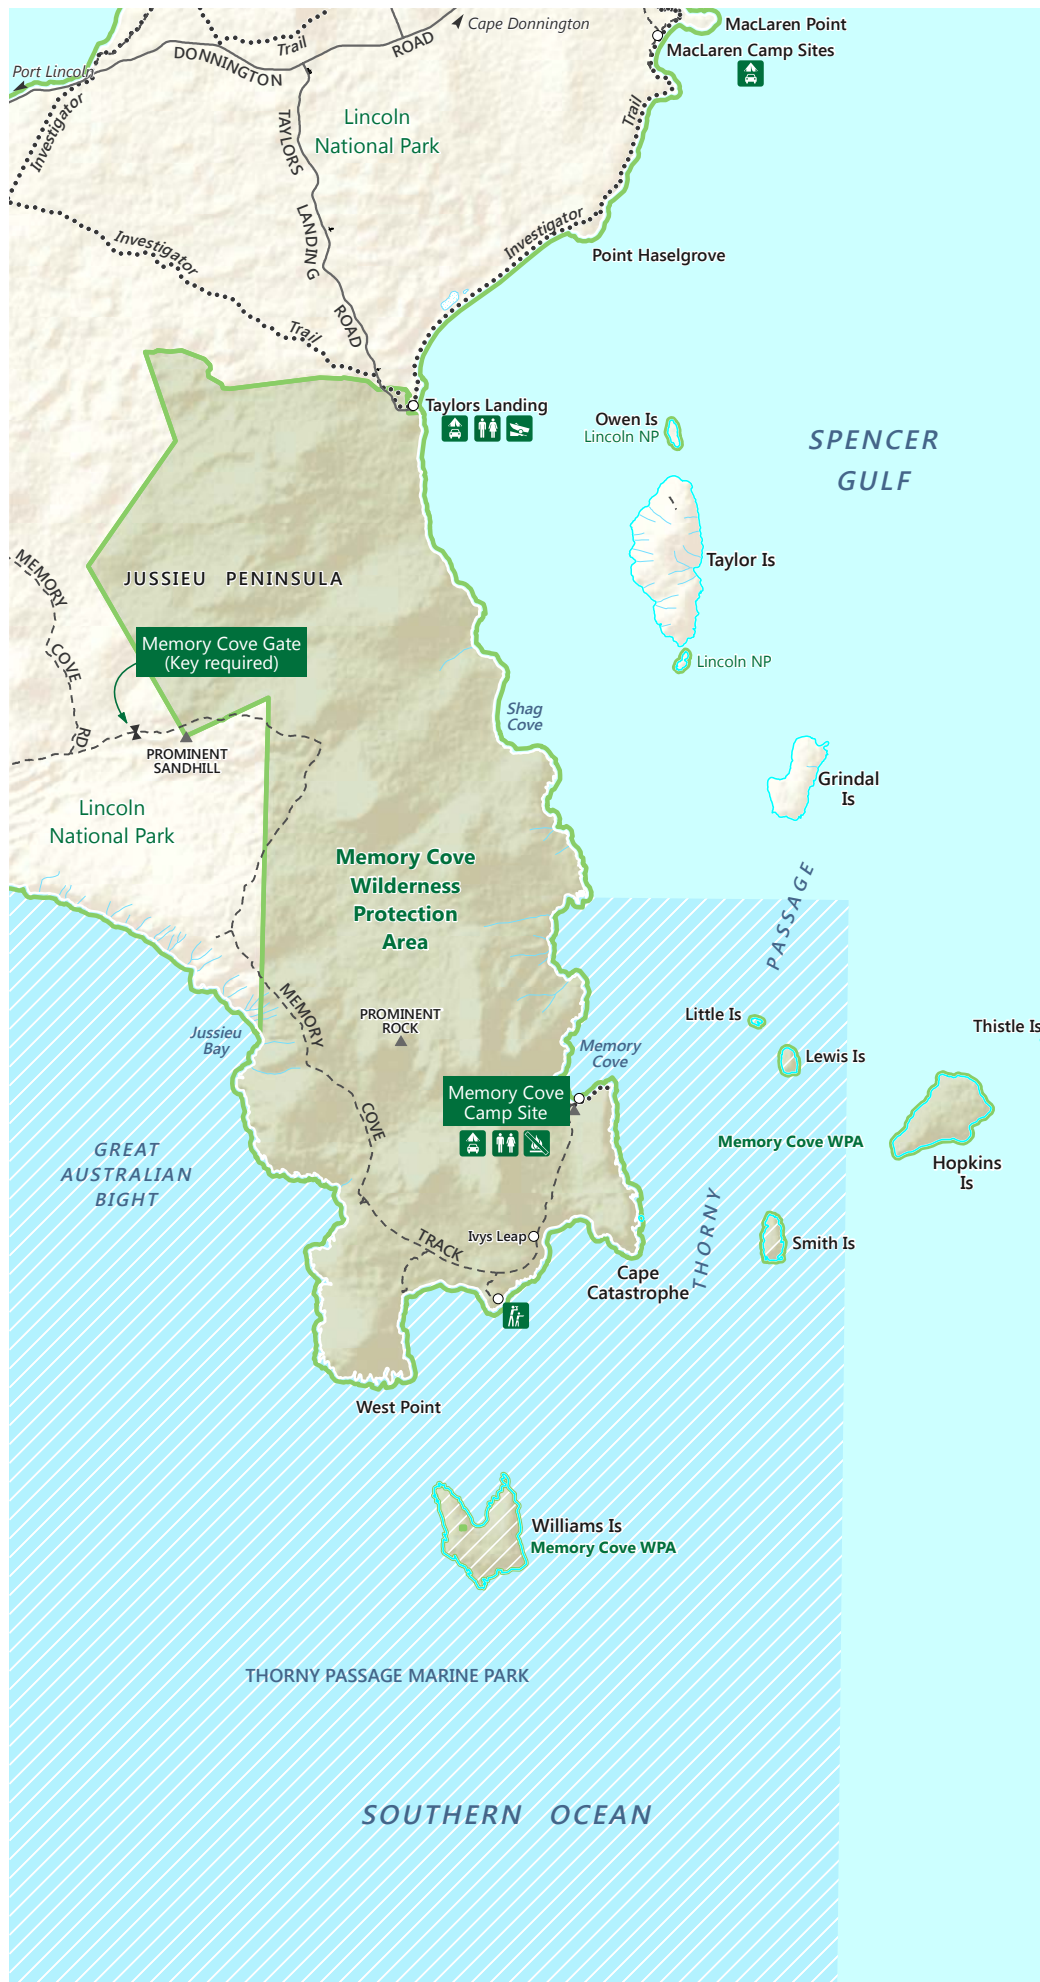

Memory Cove Wilderness Protection Area

Government of
South Australia

National Parks
South Australia

- Unsealed road
- - - Vehicle track
- Walking trail
- Memory Cove Wilderness Protection Area
- NPWSA boundaries
- ▨ Marine park
- ☪ Water - perennial
- ▶ Gate
- 🏕 Campground
- 🚻 Toilets
- 👁 Lookout
- 🚤 Boat ramp
- 🚫 Fires prohibited

parks.sa.gov.au
 DEWNR does not guarantee that this map is error free. Use of the map is at the user's sole risk and the information contained on the map may be subject to change without notice. Cartography by DEWNR, Mapland - 2016
 Use this map on your mobile: search Avenza PDF Maps