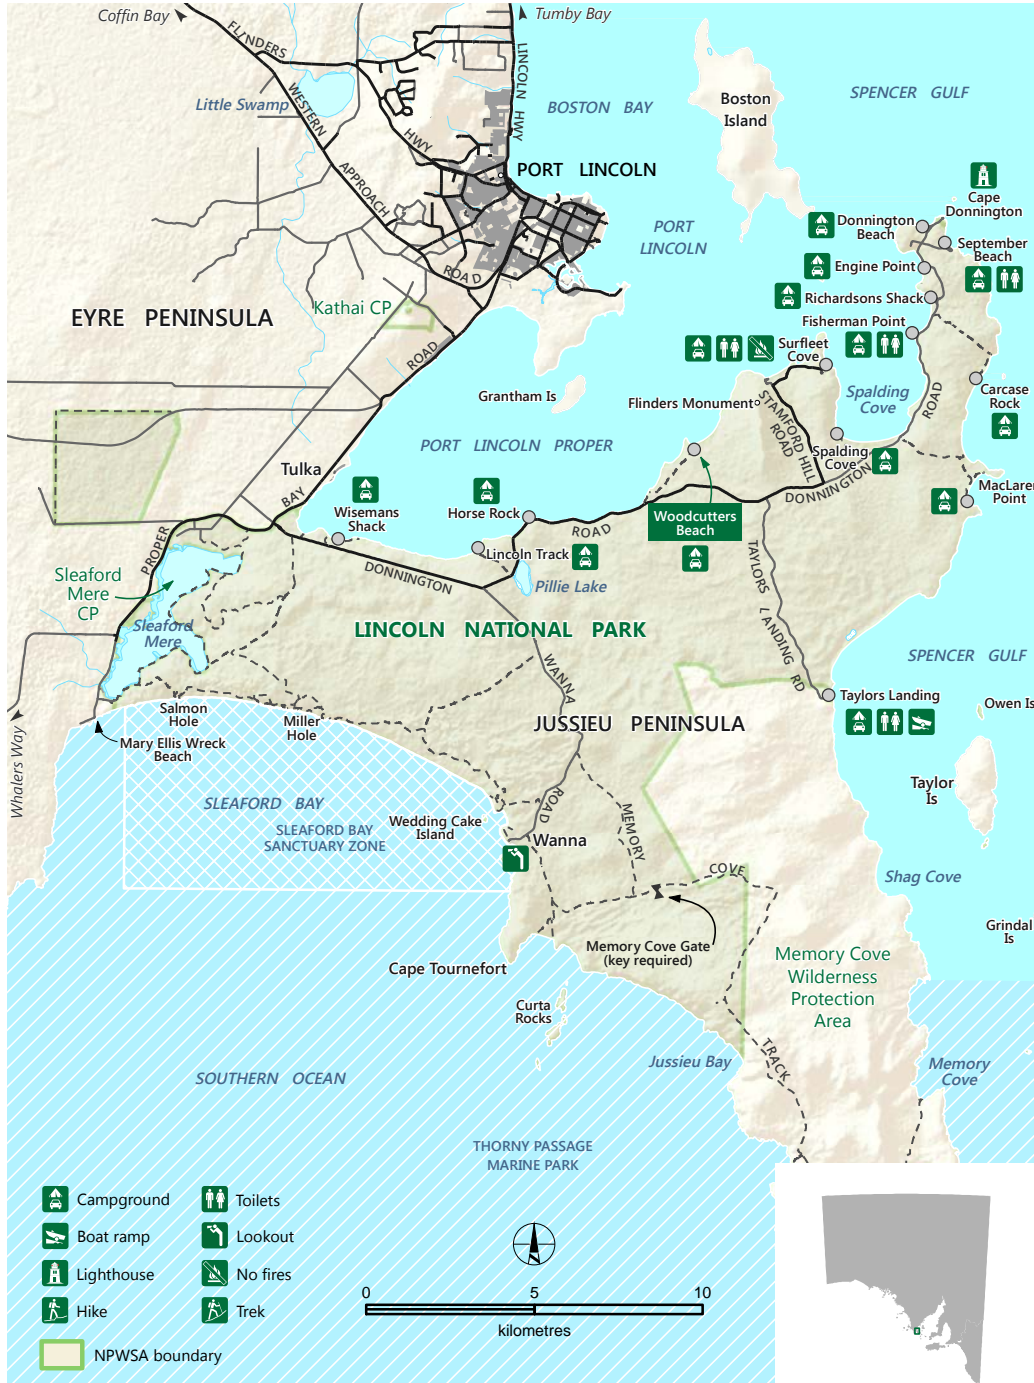

Lincoln National Park

Government of South Australia

National Parks South Australia

Woodcutters Beach Campground

- Sealed road
- Unsealed road
- Track (4WD)
- Walking trail
- Lincoln National Park
- Marine park
- Marine park - Sanctuary zone
- Unallocated campsite

DEWNR does not guarantee that this map is error free. Use of the map is at the user's sole risk and the information contained on the map may be subject to change without notice. Cartography by DEWNR, Mapland - 2018