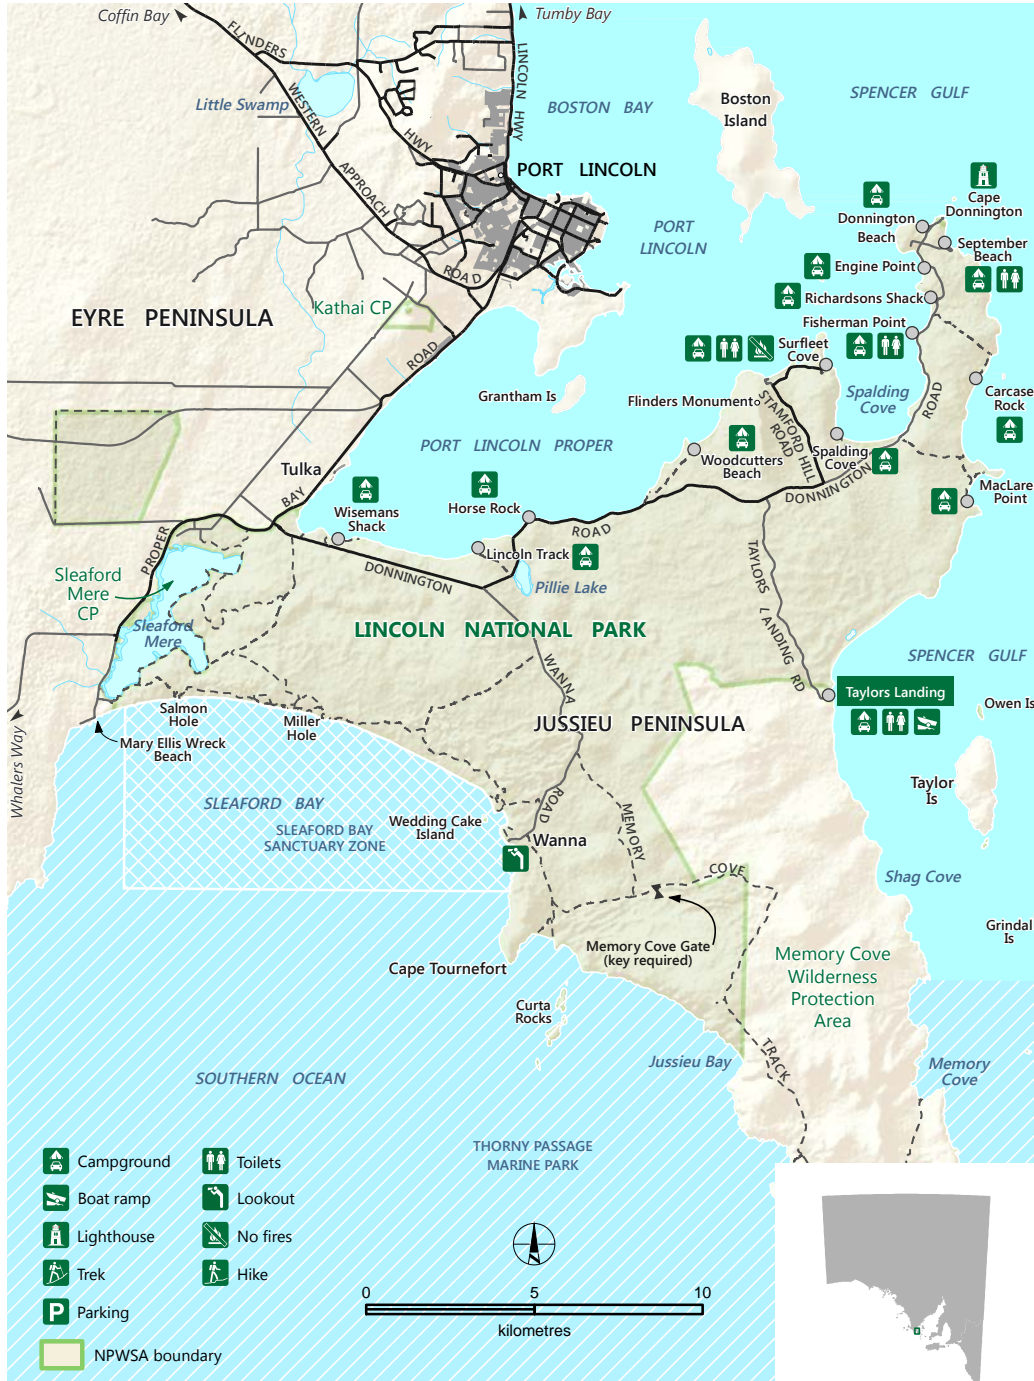

Lincoln National Park

Government of South Australia

National Parks South Australia

Taylor's Landing Campground

- Sealed road
- Unsealed road
- Track (4WD)
- Walking trail
- Lincoln National Park
- Marine park
- Marine park - Sanctuary zone

DEWNR does not guarantee that this map is error free. Use of the map is at the user's sole risk and the information contained on the map may be subject to change without notice. Cartography by DEWNR, Mapland - 2018