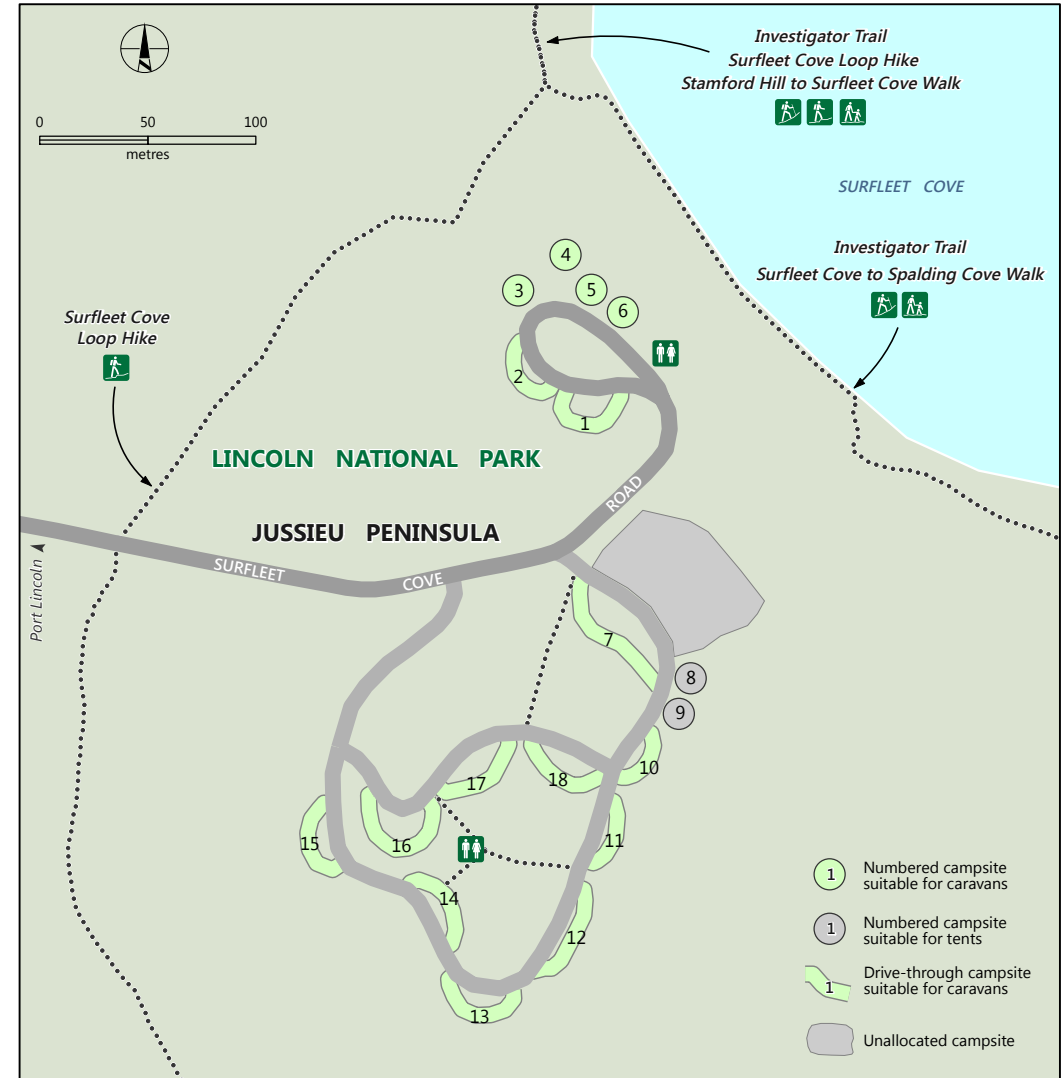

Surfleet Cove Campground

parks.sa.gov.au

DEWNR does not guarantee that this map is error free. Use of the map is at the user's sole risk and the information contained on the map may be subject to change without notice. Cartography by DEWNR, Mapland - 2017

Use this map on your mobile: search Avenza PDF Maps

For more information contact:
 Natural Resources Centre Port Lincoln
 T: 08 8688 3111
www.naturalresources.sa.gov.au/eyrepeninsula