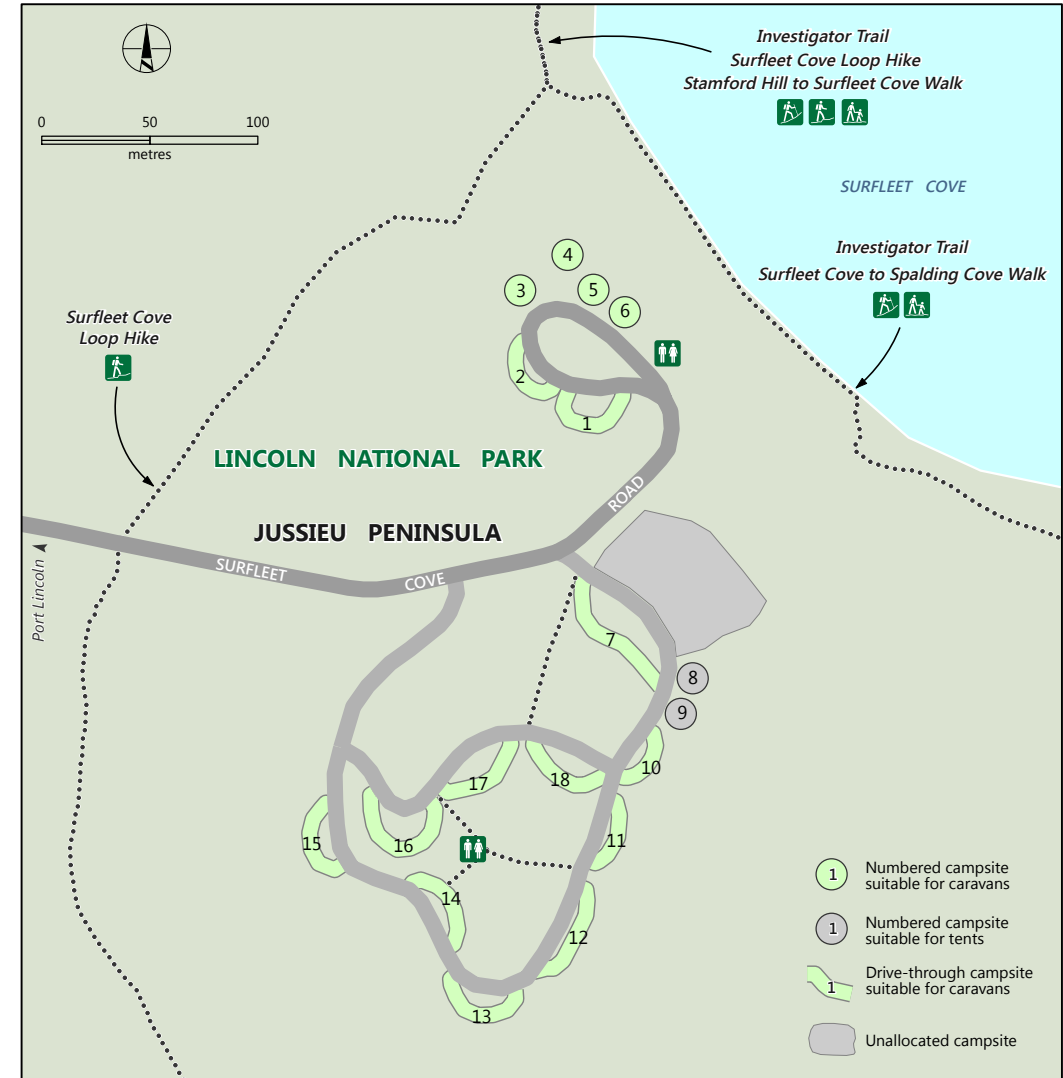

Lincoln National Park

Government of South Australia

National Parks South Australia

Surflet Cove Campground

DEWNR does not guarantee that this map is error free. Use of the map is at the user's sole risk and the information contained on the map may be subject to change without notice. Cartography by DEWNR, Mapland - 2018

Book online at parks.sa.gov.au
 Get the Avenza PDF Maps app to use park maps on your phone.
 For more information, contact: (08) 8688 3111