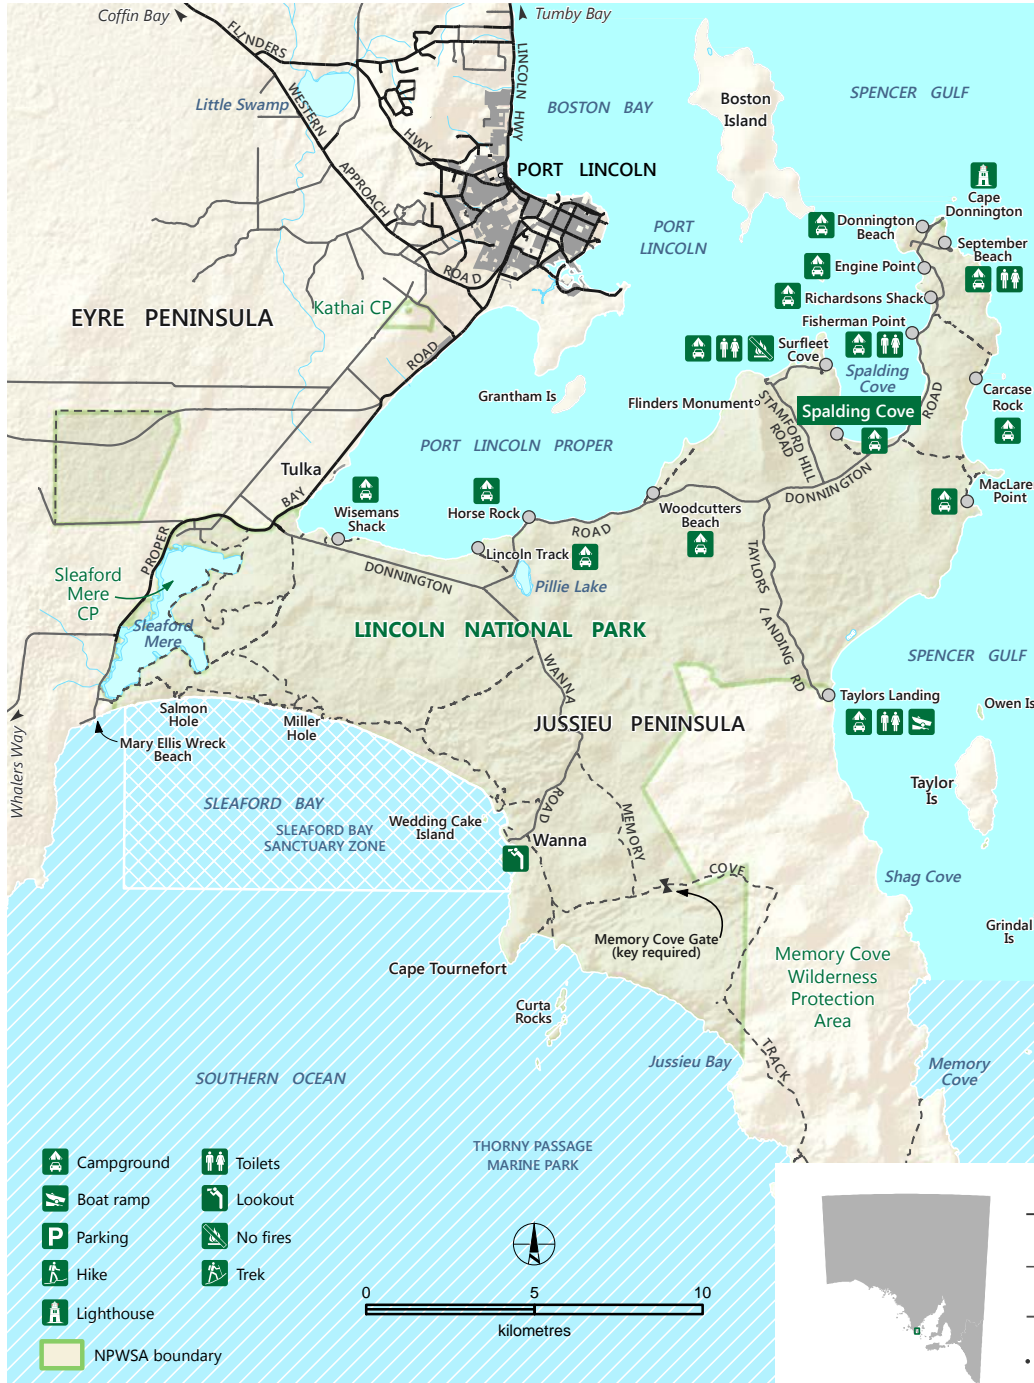

Lincoln National Park

Government of South Australia

National Parks South Australia

Spalding Cove Campground

- Sealed road
- Unsealed road
- Track (4WD)
- Walking trail
- Lincoln National Park
- Marine park
- Marine park - Sanctuary zone
- Unallocated campsite

parks.sa.gov.au

DEWNR does not guarantee that this map is error free. Use of the map is at the user's sole risk and the information contained on the map may be subject to change without notice. Cartography by DEWNR, Mapland - 2017

Use this map on your mobile: search Avenza PDF Maps

For more information contact:
 Natural Resources Centre Port Lincoln
 T: 08 8688 3111
www.naturalresources.sa.gov.au/eyrepeninsula