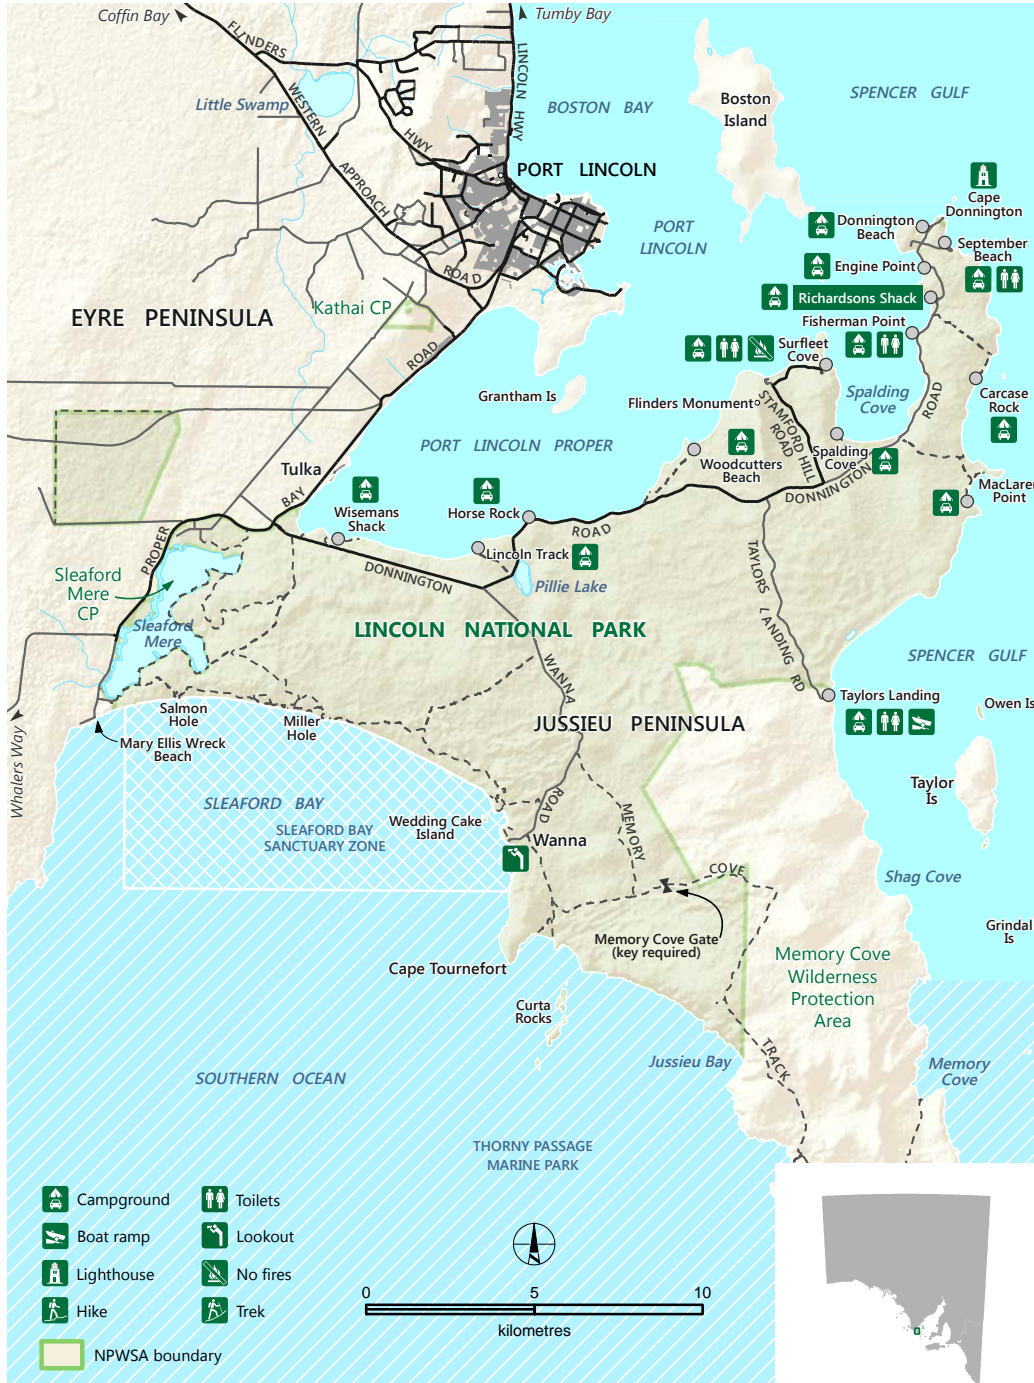

Lincoln National Park

Government of South Australia

National Parks South Australia

Richardsons Shack Campground

DEWNR does not guarantee that this map is error free. Use of the map is at the user's sole risk and the information contained on the map may be subject to change without notice. Cartography by DEWNR, Mapland - 2018

Book online at parks.sa.gov.au
 Get the Avenza PDF Maps app to use park maps on your phone.
 For more information, contact: (08) 8688 3111