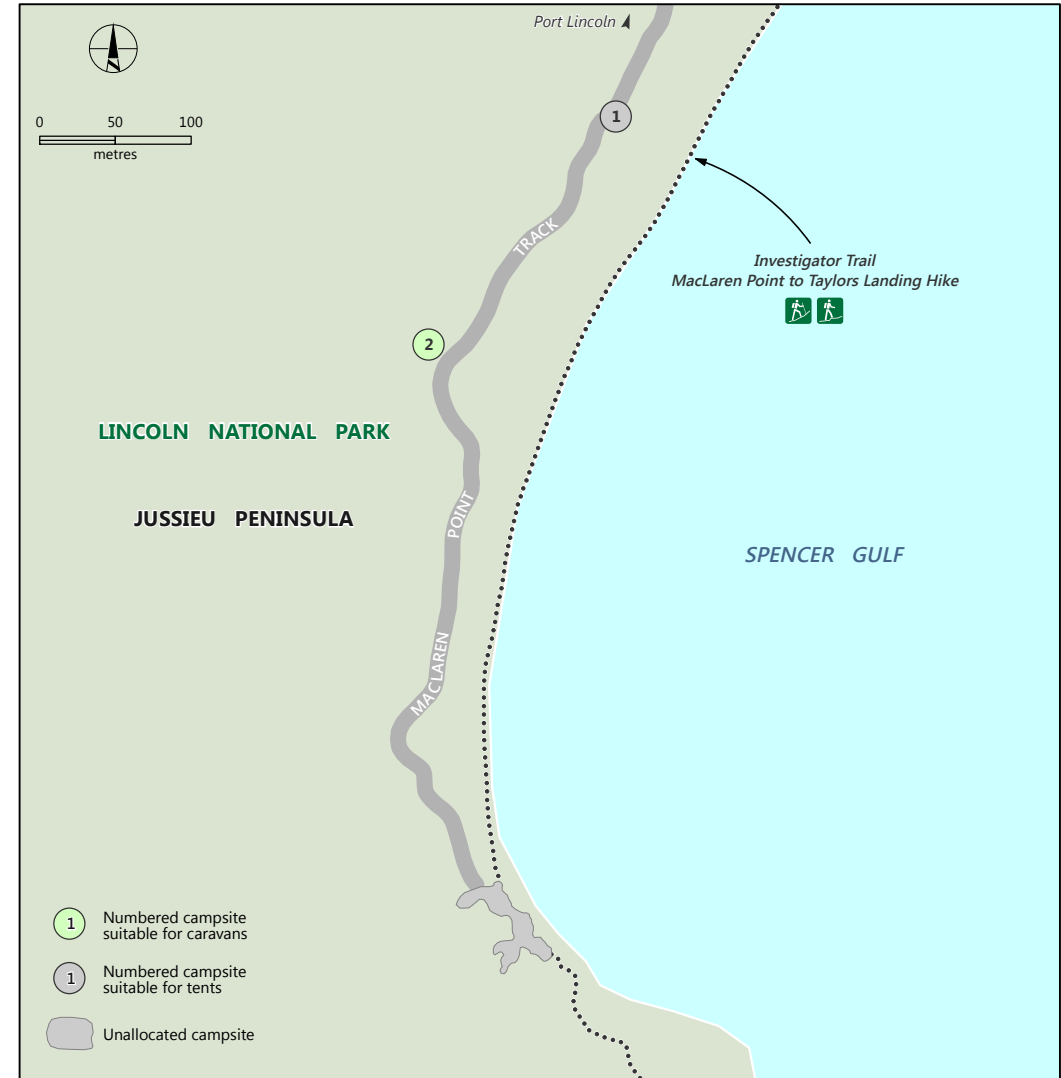

Lincoln National Park

Government of South Australia

National Parks South Australia

MacLaren Point Campground

- Sealed road
- Unsealed road
- - - Track (4WD)
- Walking trail
- Lincoln National Park
- Marine park
- Marine park - Sanctuary zone

DEWNR does not guarantee that this map is error free. Use of the map is at the user's sole risk and the information contained on the map may be subject to change without notice. Cartography by DEWNR, Mapland - 2018