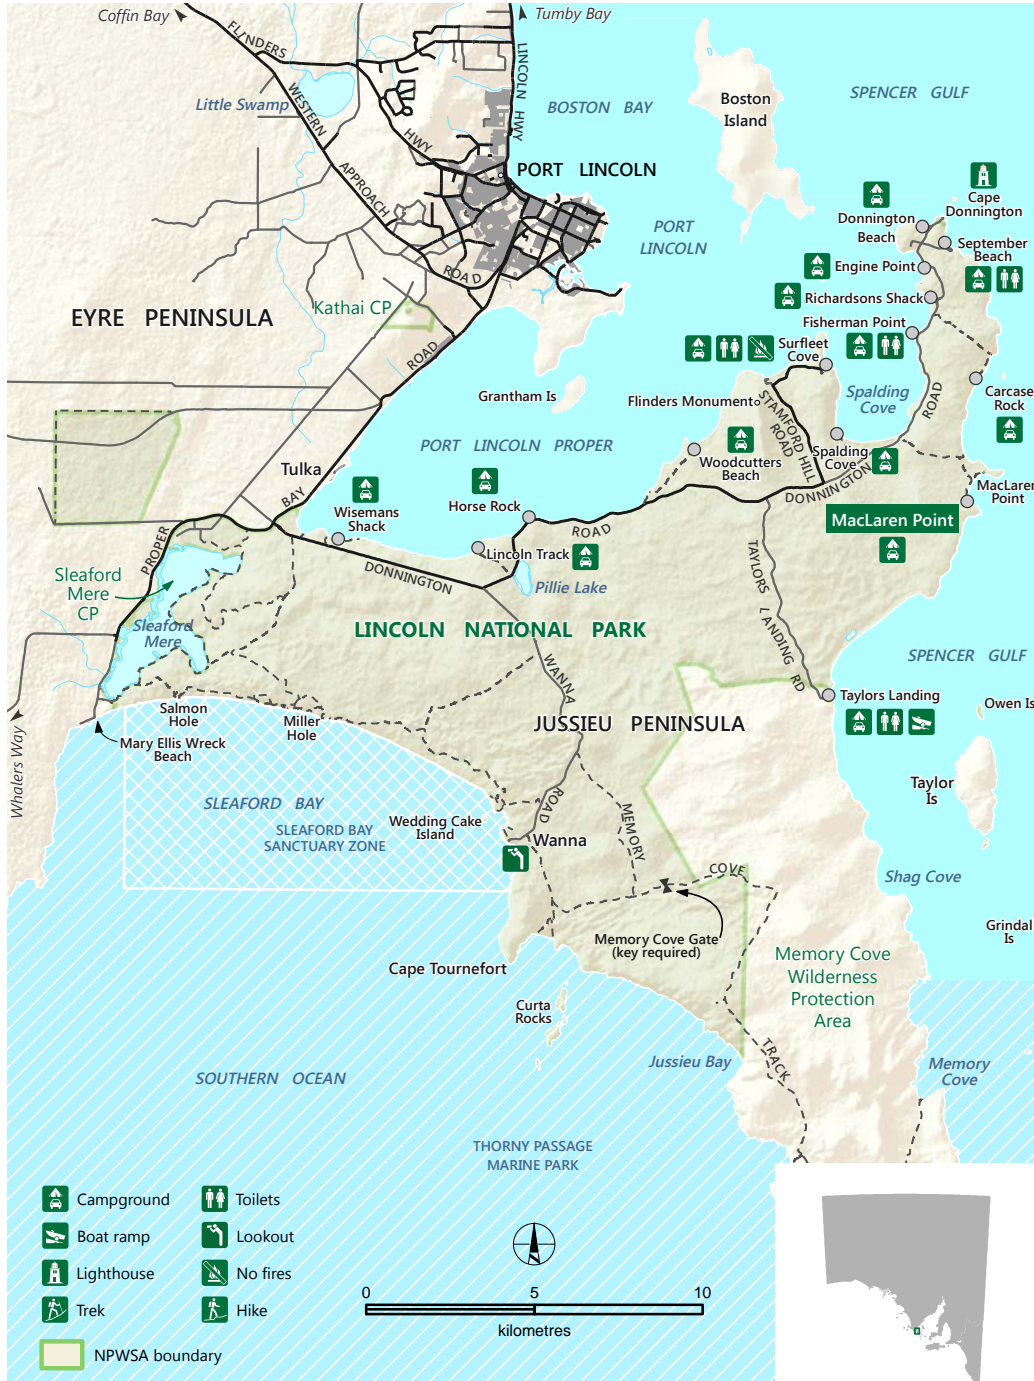

Lincoln National Park

Government of South Australia

National Parks South Australia

MacLaren Point Campground

- Sealed road
- Unsealed road
- - - Track (4WD)
- Walking trail
- Lincoln National Park
- Marine park
- Marine park - Sanctuary zone

DEWNR does not guarantee that this map is error free. Use of the map is at the user's sole risk and the information contained on the map may be subject to change without notice. Cartography by DEWNR, Mapland - 2018