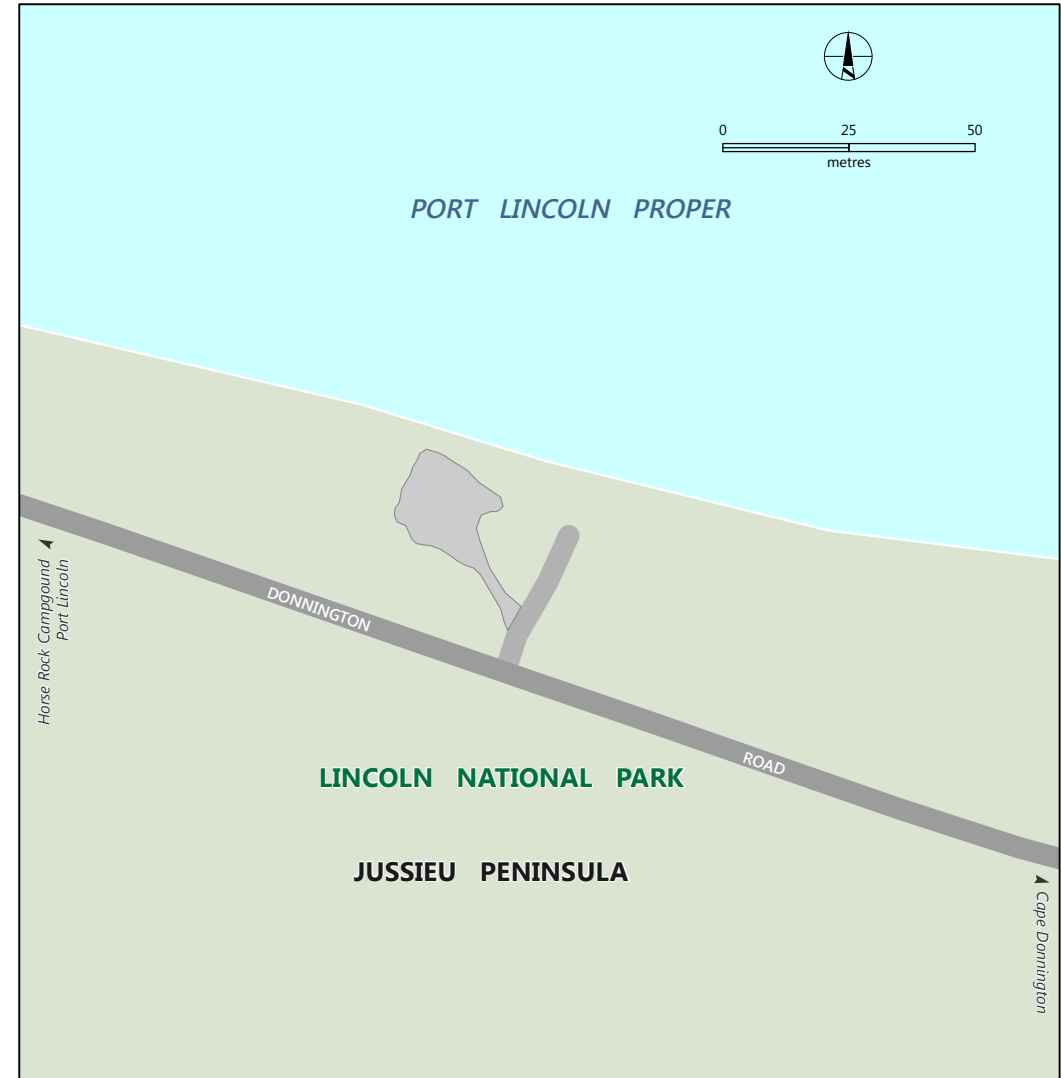

Lincoln National Park

Government of South Australia

National Parks South Australia

- Campground
- Boat ramp
- Lighthouse
- NPWSA boundary
- Toilets
- Lookout
- No fires

- Sealed road
- Unsealed road
- Track (4WD)
- Lincoln National Park
- Marine park
- Marine park - Sanctuary zone
- Unallocated campsite

Use this map on your mobile: search Avenza PDF Maps

For more information contact:
 Natural Resources Centre Port Lincoln
 T: 08 8688 3111
www.naturalresources.sa.gov.au/eyrepeninsula

Horse Rock East Campground

Horse Rock Campground
Port Lincoln

DONNINGTON ROAD

ROAD

Cape Donnington

LINCOLN NATIONAL PARK

JUSSIEU PENINSULA

PORT LINCOLN PROPER