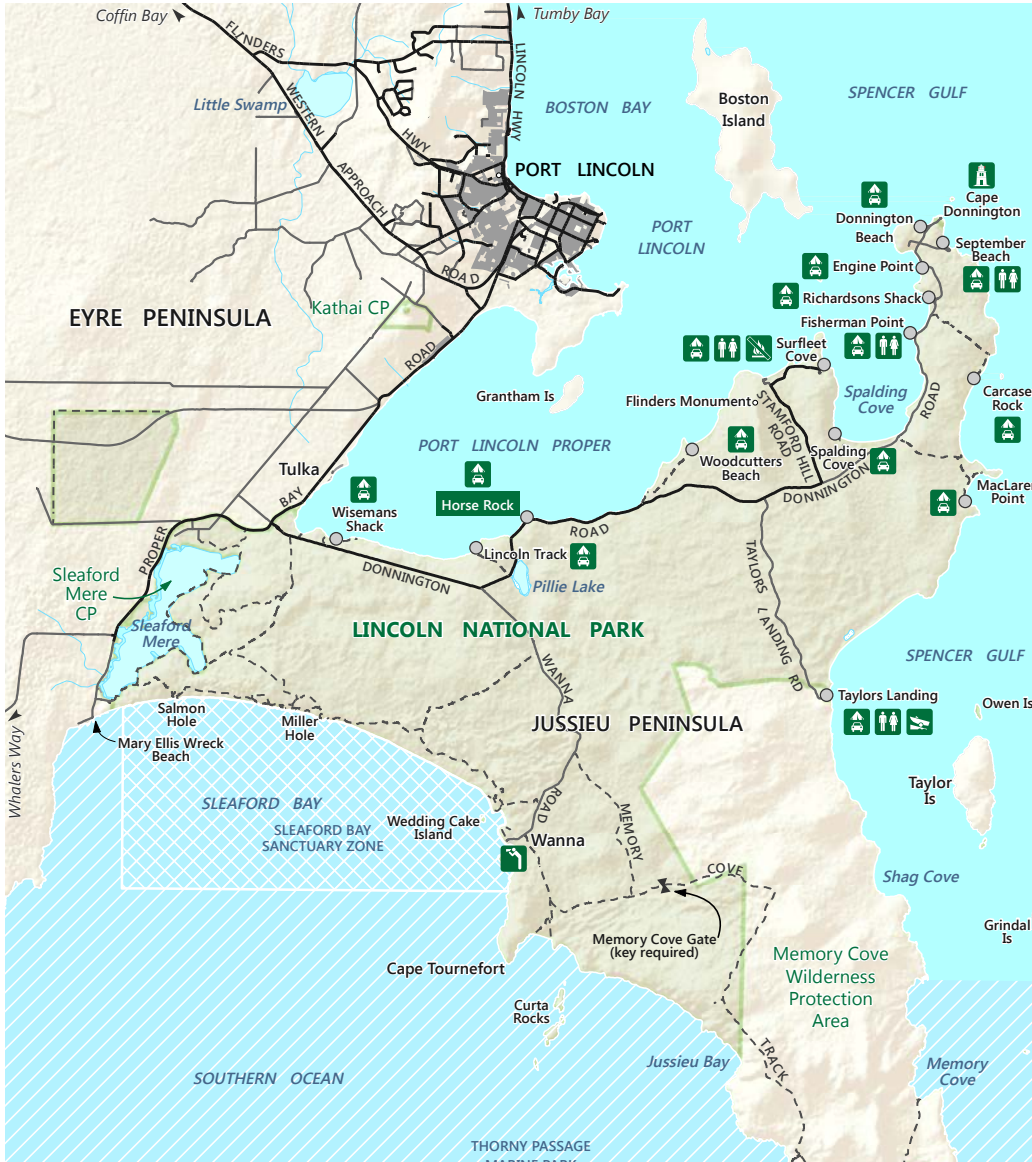

Lincoln National Park

Government of South Australia

National Parks South Australia

- Campground
- Boat ramp
- Lighthouse
- NPWSA boundary
- Toilets
- Lookout
- No fires

- Sealed road
- Unsealed road
- Track (4WD)
- Lincoln National Park
- Marine park
- Marine park - Sanctuary zone
- Unallocated campsite

Horse Rock East Campground

DEWNR does not guarantee that this map is error free. Use of the map is at the user's sole risk and the information contained on the map may be subject to change without notice. Cartography by DEWNR, Mapland - 2018