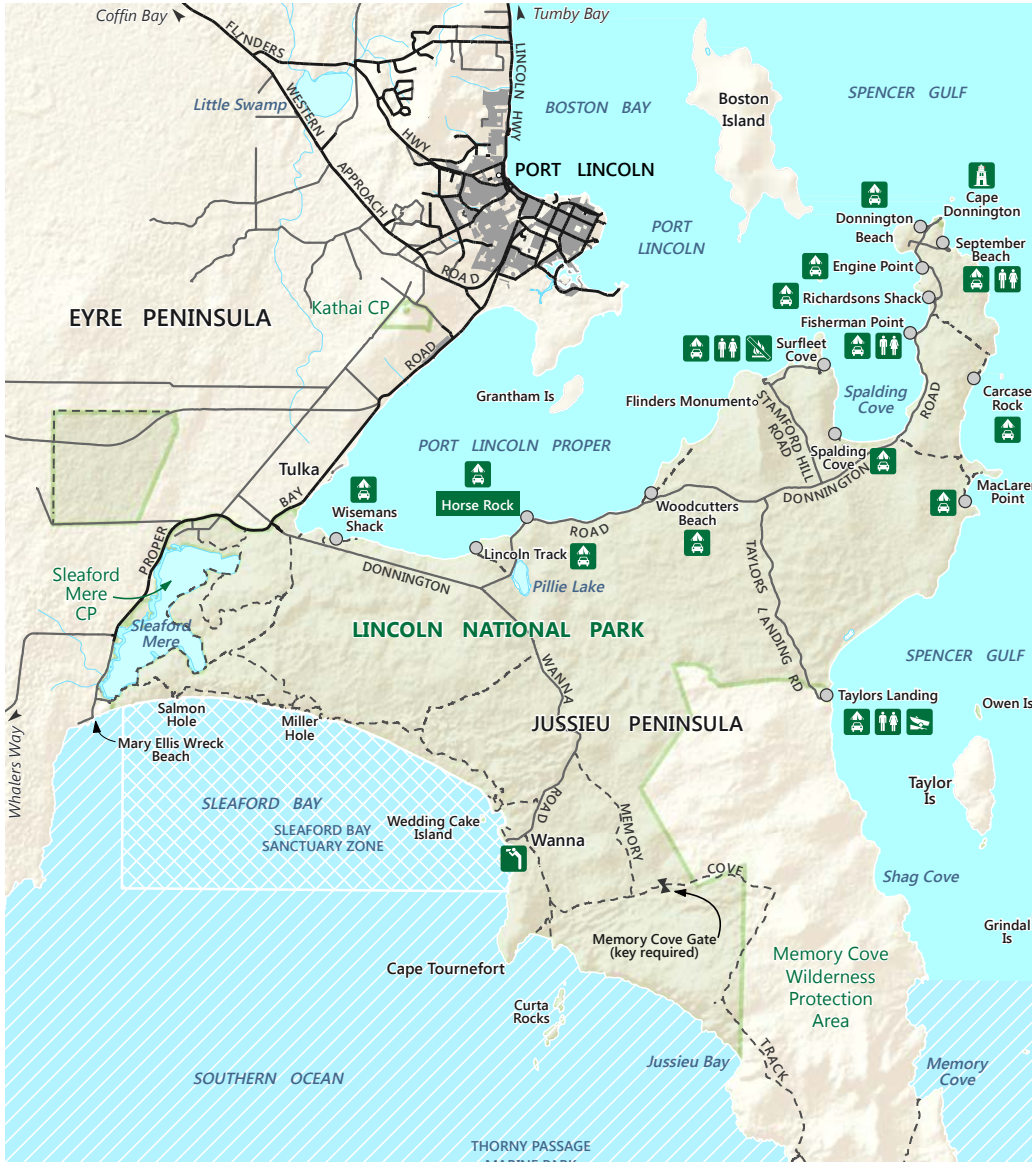

Lincoln National Park

Government of South Australia

National Parks South Australia

- Campground
- Boat ramp
- Lighthouse
- NPWSA boundary
- Toilets
- Lookout
- No fires

- Sealed road
- Unsealed road
- Track (4WD)
- Lincoln National Park
- Marine park
- Marine park - Sanctuary zone
- Unallocated campsite

Use this map on your mobile: search Avenza PDF Maps

For more information contact:
 Natural Resources Centre Port Lincoln
 T: 08 8688 3111
www.naturalresources.sa.gov.au/eyrepeninsula

Horse Rock East Campground

Horse Rock Campground
Port Lincoln

DONNINGTON ROAD

ROAD

Cape Donnington

LINCOLN NATIONAL PARK

JUSSIEU PENINSULA

PORT LINCOLN PROPER