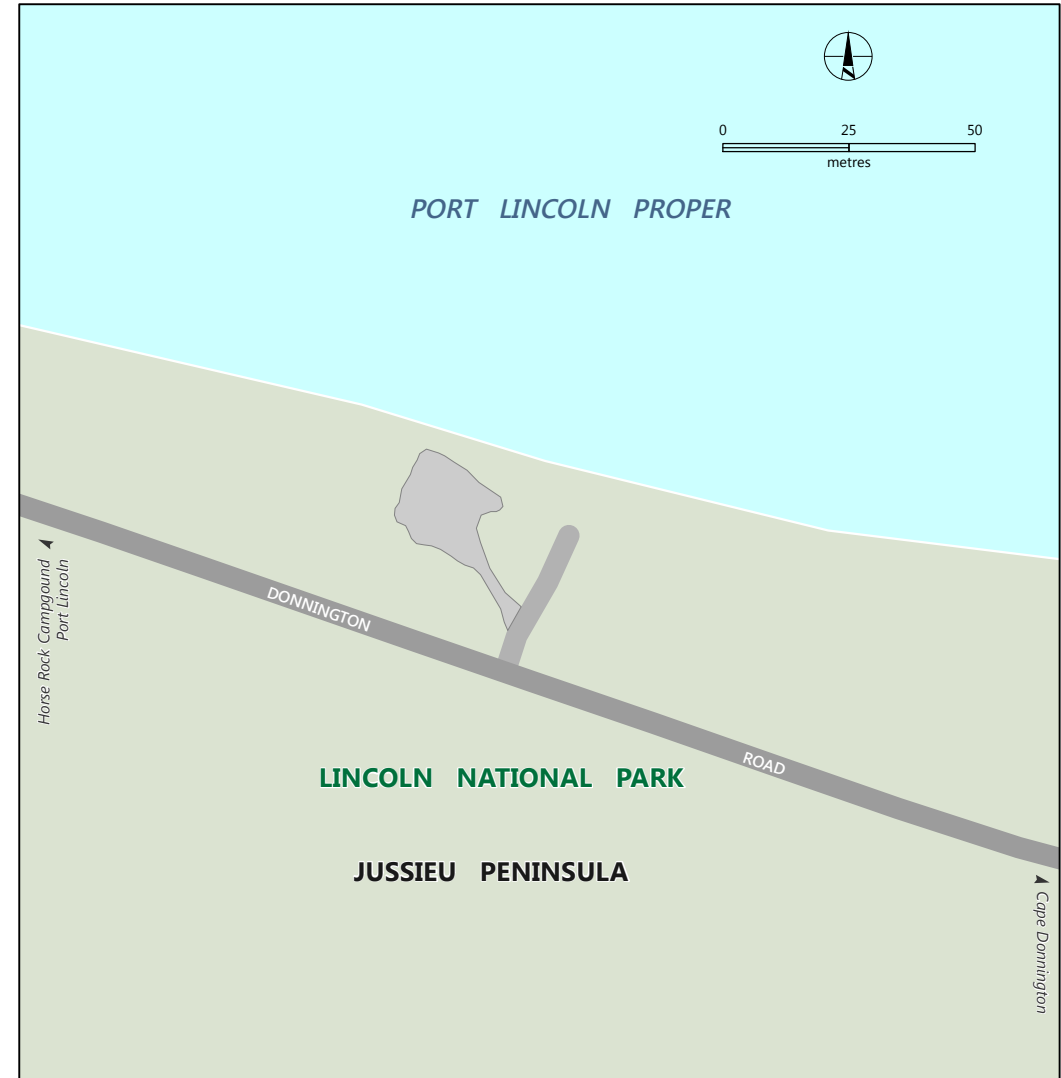

Lincoln National Park

Government of South Australia

National Parks South Australia

- Campground
- Boat ramp
- Lighthouse
- NPWSA boundary
- Toilets
- Lookout
- No fires

- Sealed road
- Unsealed road
- Track (4WD)
- Lincoln National Park
- Marine park
- Marine park - Sanctuary zone
- Unallocated campsite

Horse Rock East Campground

DEWNR does not guarantee that this map is error free. Use of the map is at the user's sole risk and the information contained on the map may be subject to change without notice. Cartography by DEWNR, Mapland - 2018