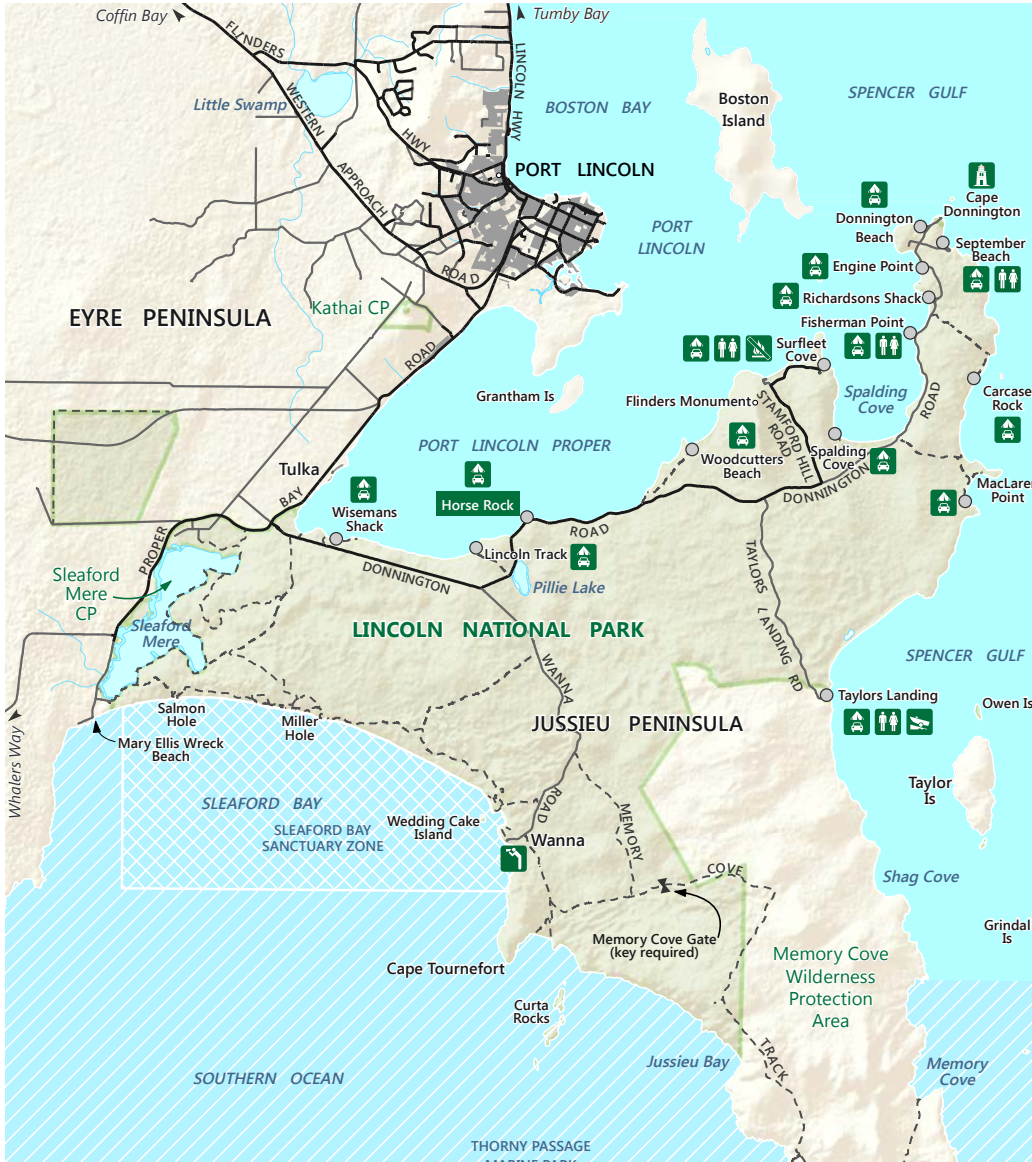

Lincoln National Park

Government of South Australia

National Parks South Australia

- Campground
- Boat ramp
- Lighthouse
- NPWSA boundary
- Toilets
- Lookout
- No fires

- Sealed road
- Unsealed road
- Track (4WD)
- Lincoln National Park
- Marine park
- Marine park - Sanctuary zone
- Numbered campsite suitable for caravans

Horse Rock Campground

DEWNR does not guarantee that this map is error free. Use of the map is at the user's sole risk and the information contained on the map may be subject to change without notice. Cartography by DEWNR, Mapland - 2018