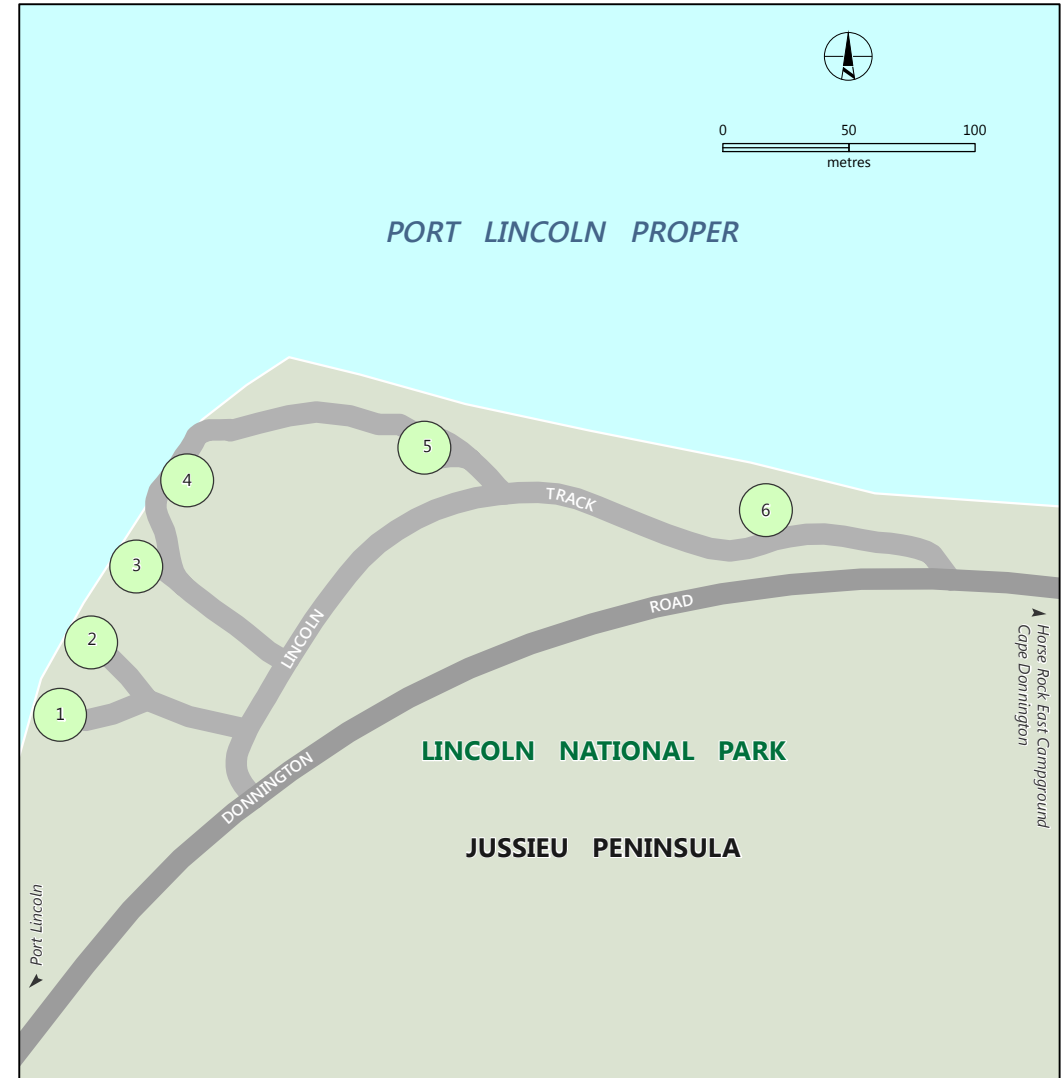

Lincoln National Park

Government of South Australia

National Parks South Australia

- Campground
- Boat ramp
- Lighthouse
- NPWSA boundary
- Toilets
- Lookout
- No fires

- Sealed road
- Unsealed road
- Track (4WD)
- Lincoln National Park
- Marine park
- Marine park - Sanctuary zone
- Numbered campsite suitable for caravans

Horse Rock Campground

DEWNR does not guarantee that this map is error free. Use of the map is at the user's sole risk and the information contained on the map may be subject to change without notice. Cartography by DEWNR, Mapland - 2018