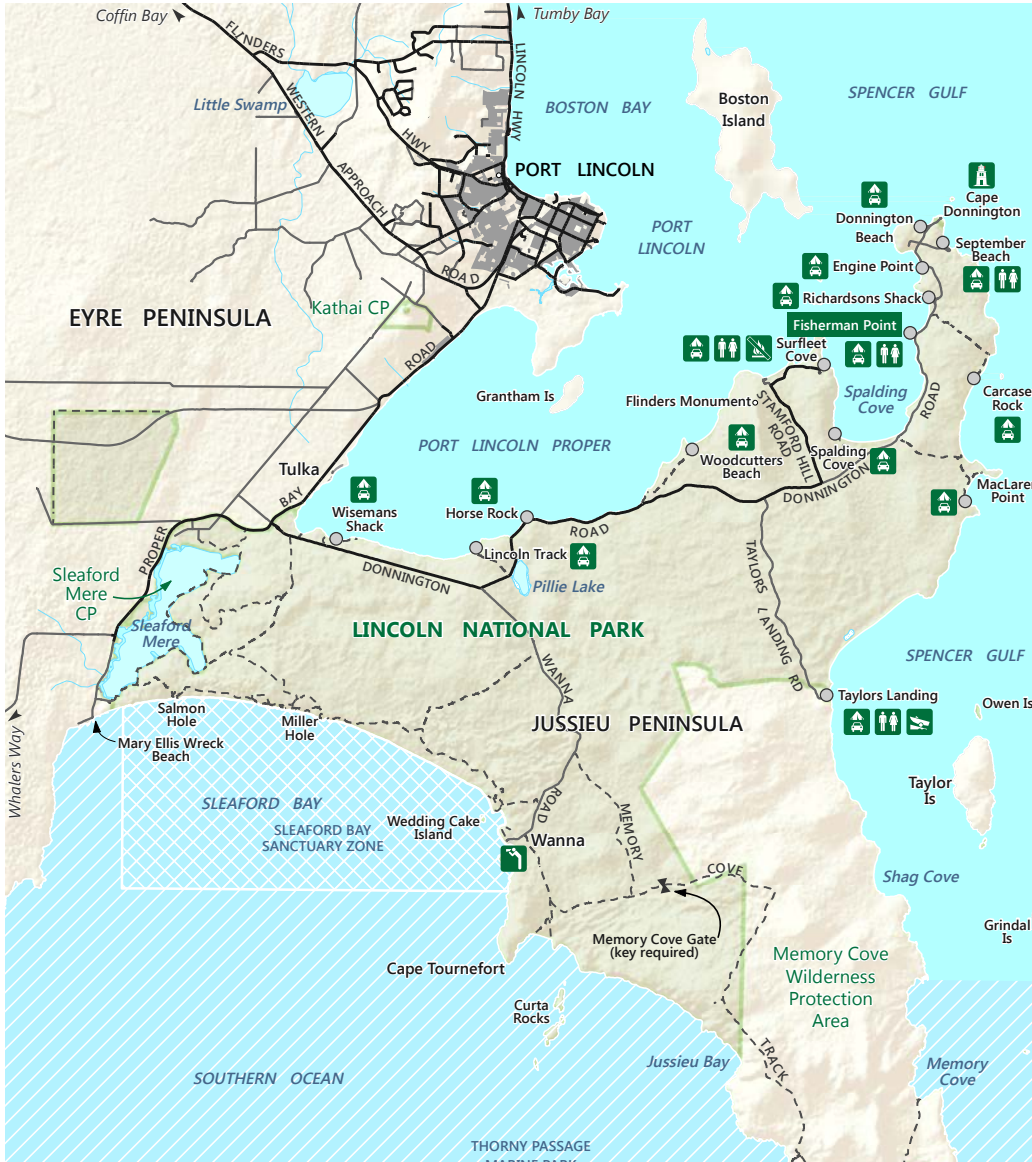

Lincoln National Park

Government of South Australia

National Parks South Australia

- Campground
- Boat ramp
- Lighthouse
- Hike
- NPWSA boundary
- Toilets
- Lookout
- No fires
- Trek

- Sealed road
- Unsealed road
- Track (4WD)
- Walking trail
- Lincoln National Park
- Marine park
- Marine park - Sanctuary zone
- Unallocated campsite

Fisherman Point Campground

DEWNR does not guarantee that this map is error free. Use of the map is at the user's sole risk and the information contained on the map may be subject to change without notice. Cartography by DEWNR, Mapland - 2018