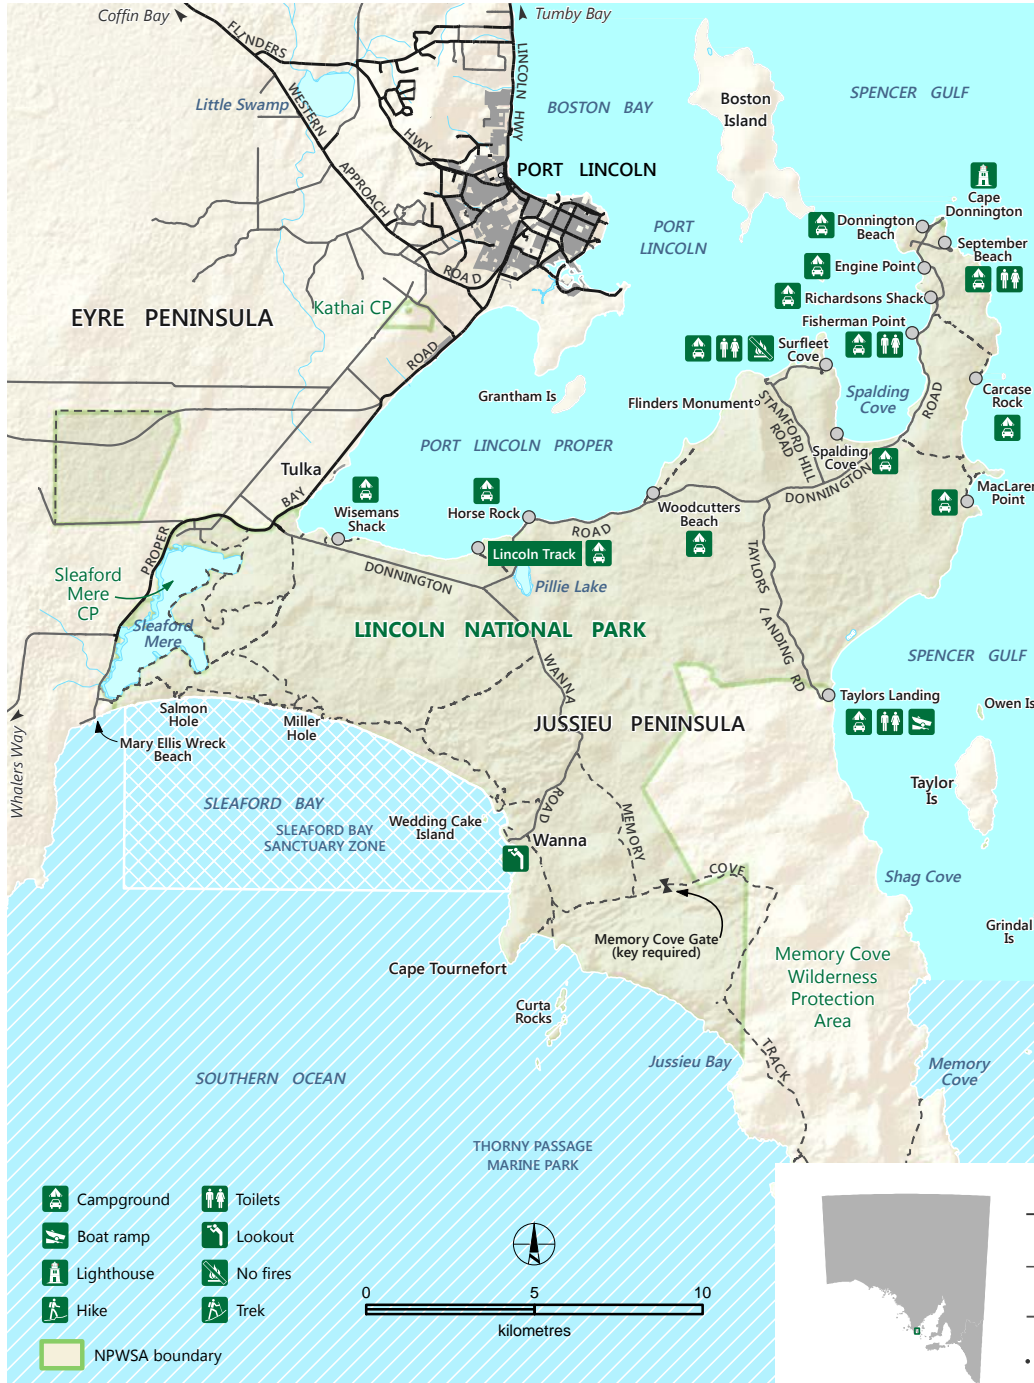

Lincoln National Park

Government of South Australia

National Parks South Australia

Lincoln Track Campground

- Sealed road
- Unsealed road
- - - Track (4WD)
- Walking trail
- Lincoln National Park
- Marine park
- Marine park - Sanctuary zone
- Unallocated campsite

parks.sa.gov.au

DEWNR does not guarantee that this map is error free. Use of the map is at the user's sole risk and the information contained on the map may be subject to change without notice. Cartography by DEWNR, Mapland - 2017

Use this map on your mobile: search Avenza PDF Maps

For more information contact:
 Natural Resources Centre Port Lincoln
 T: 08 8688 3111
www.naturalresources.sa.gov.au/eyrepeninsula