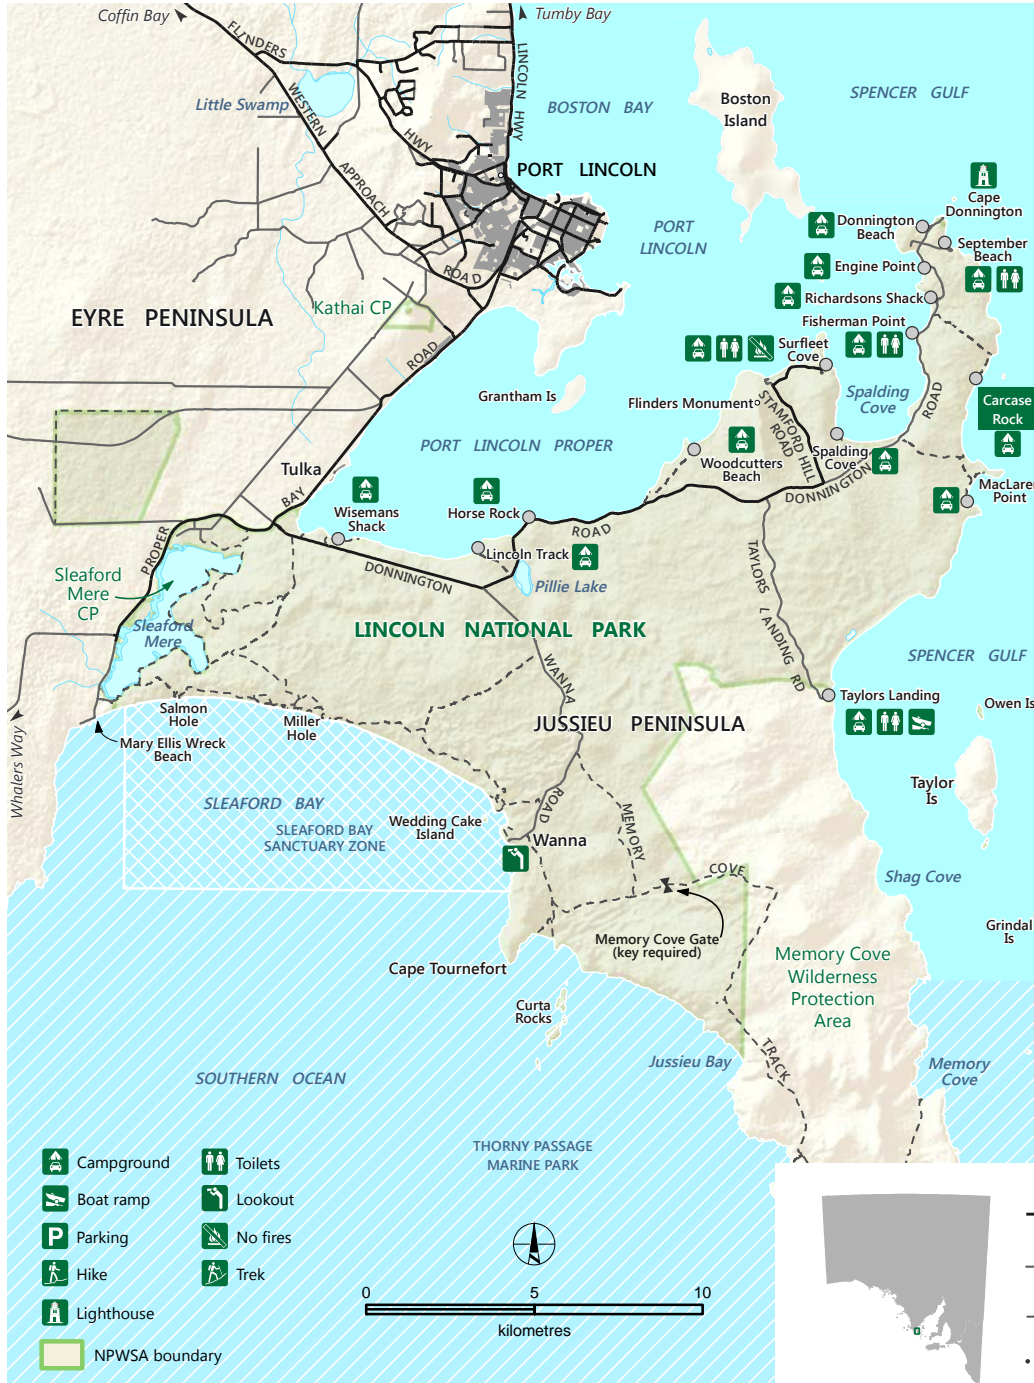

# Lincoln National Park

Government of South Australia

National Parks South Australia

## Carcase Rock Campground

DEWNR does not guarantee that this map is error free. Use of the map is at the user's sole risk and the information contained on the map may be subject to change without notice. Cartography by DEWNR, Mapland - 2018