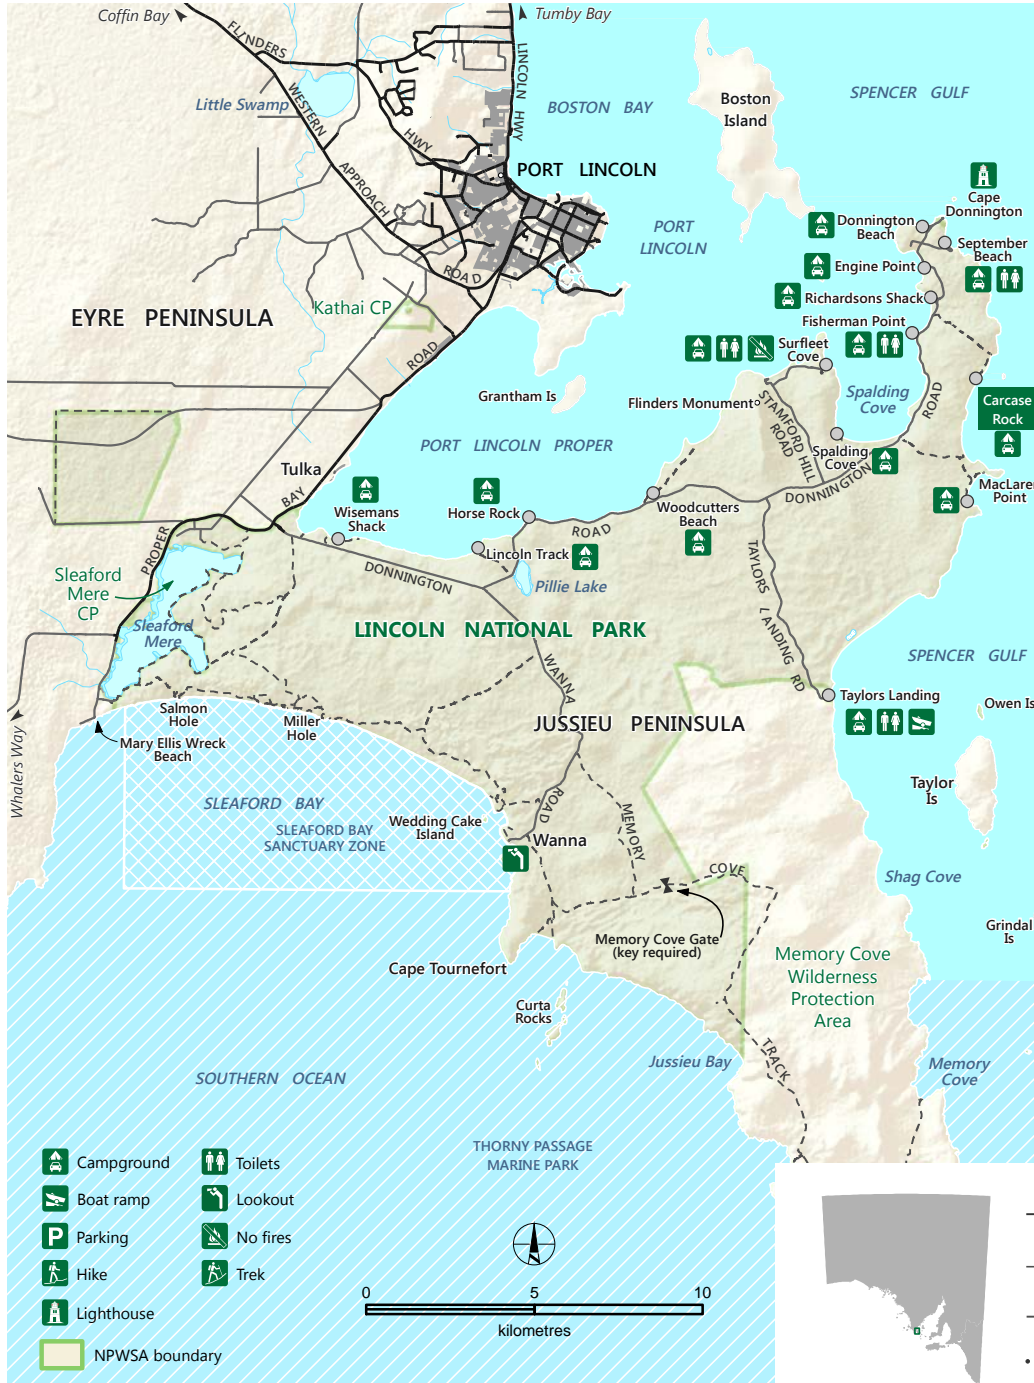

Lincoln National Park

Government of South Australia

National Parks South Australia

Carcase Rock Campground

- Sealed road
- Unsealed road
- Track (4WD)
- Walking trail
- Lincoln National Park
- Marine park
- Marine park - Sanctuary zone
- Unallocated campsite

parks.sa.gov.au

DEWNR does not guarantee that this map is error free. Use of the map is at the user's sole risk and the information contained on the map may be subject to change without notice. Cartography by DEWNR, Mapland - 2017

Use this map on your mobile: search Avenza PDF Maps

For more information contact:
 Natural Resources Centre Port Lincoln
 T: 08 8688 3111
www.naturalresources.sa.gov.au/eyrepeninsula