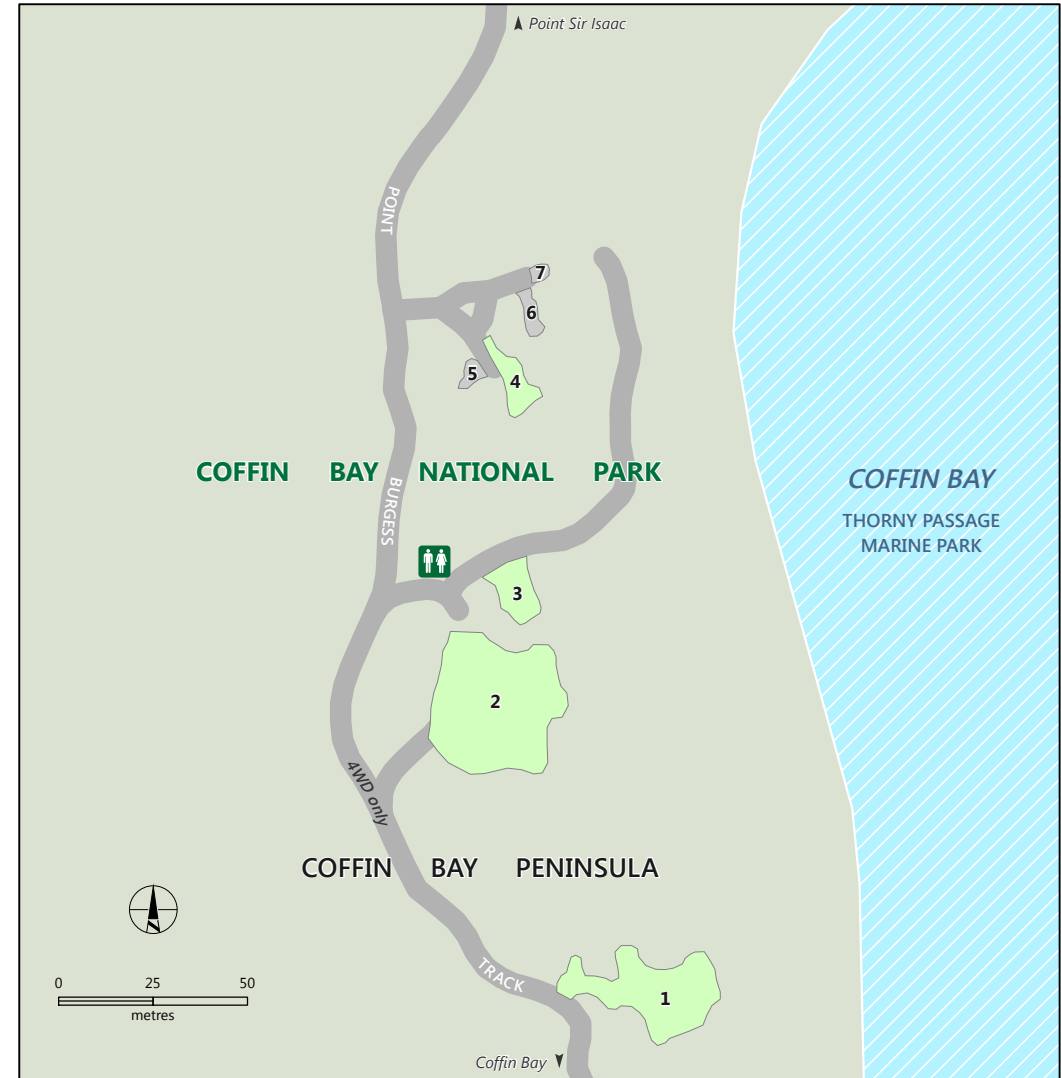

The Pool Campground

parks.sa.gov.au

DEWNR does not guarantee that this map is error free. Use of the map is at the user's sole risk and the information contained on the map may be subject to change without notice. Cartography by DEWNR, Mapland - 2017

Use this map on your mobile: search Avenza PDF Maps

For more information contact:
Natural Resources Centre Port Lincoln
T: 08 8688 3111
www.naturalresources.sa.gov.au
[/eyrepeninsula](http://eyrepeninsula)