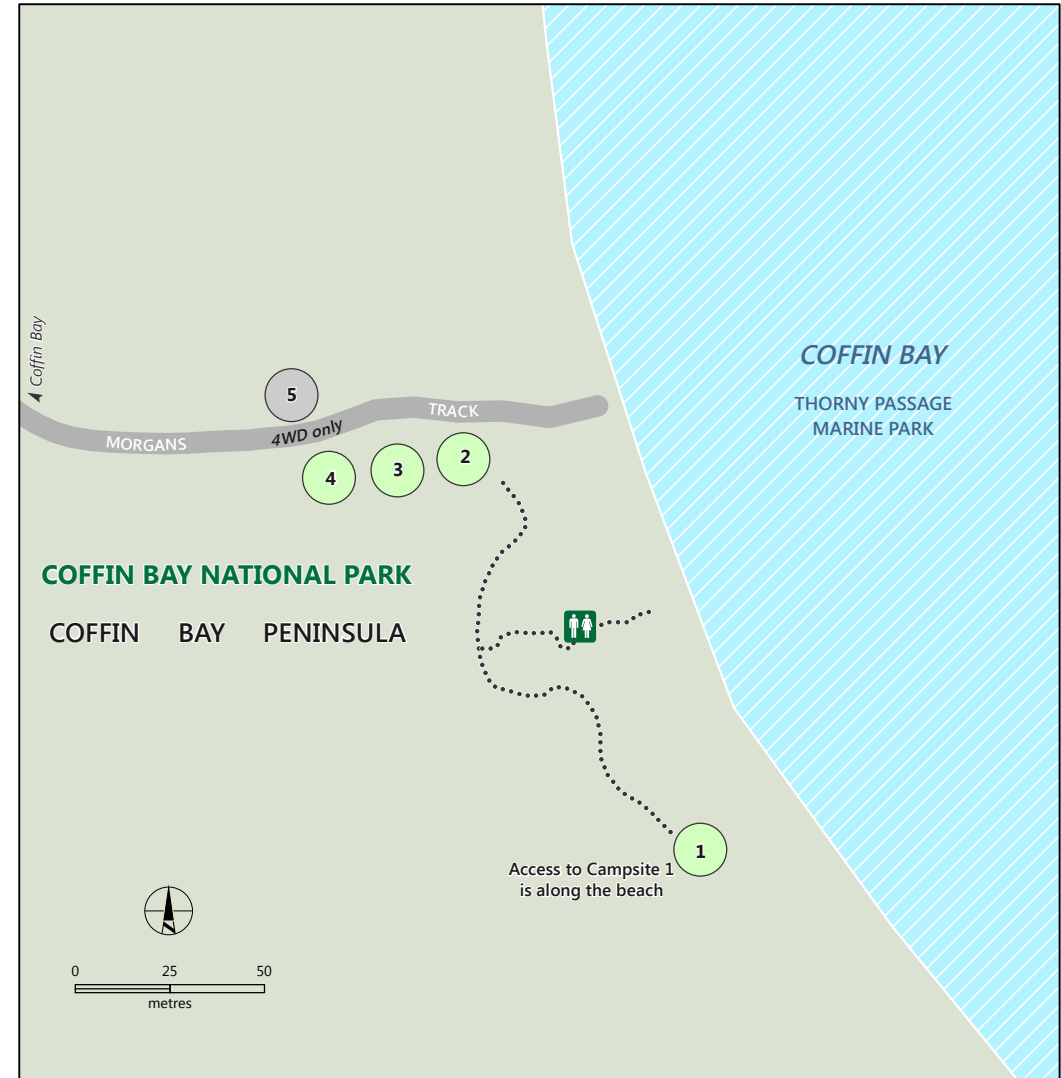

# Coffin Bay National Park

Government of South Australia

National Parks South Australia

## Morgans Landing Campground

- Campground
- Toilets
- Information
- Lookout
- Fishing
- Sheltered picnic area
- Parking
- NPWSA boundary

- Sealed road
- Unsealed road
- Track
- Walking trail
- Coffin Bay National Park
- Marine park
- Marine park - Sanctuary zone
- Camp site number - suitable for tents
- Camp site number - suitable for camper trailers

Use this map on your mobile: search Avenza PDF Maps

**For more information contact:**  
 Natural Resources Centre Port Lincoln  
 T: 08 8688 3111  
[www.naturalresources.sa.gov.au](http://www.naturalresources.sa.gov.au)  
[/eyrepeninsula](http://eyrepeninsula)