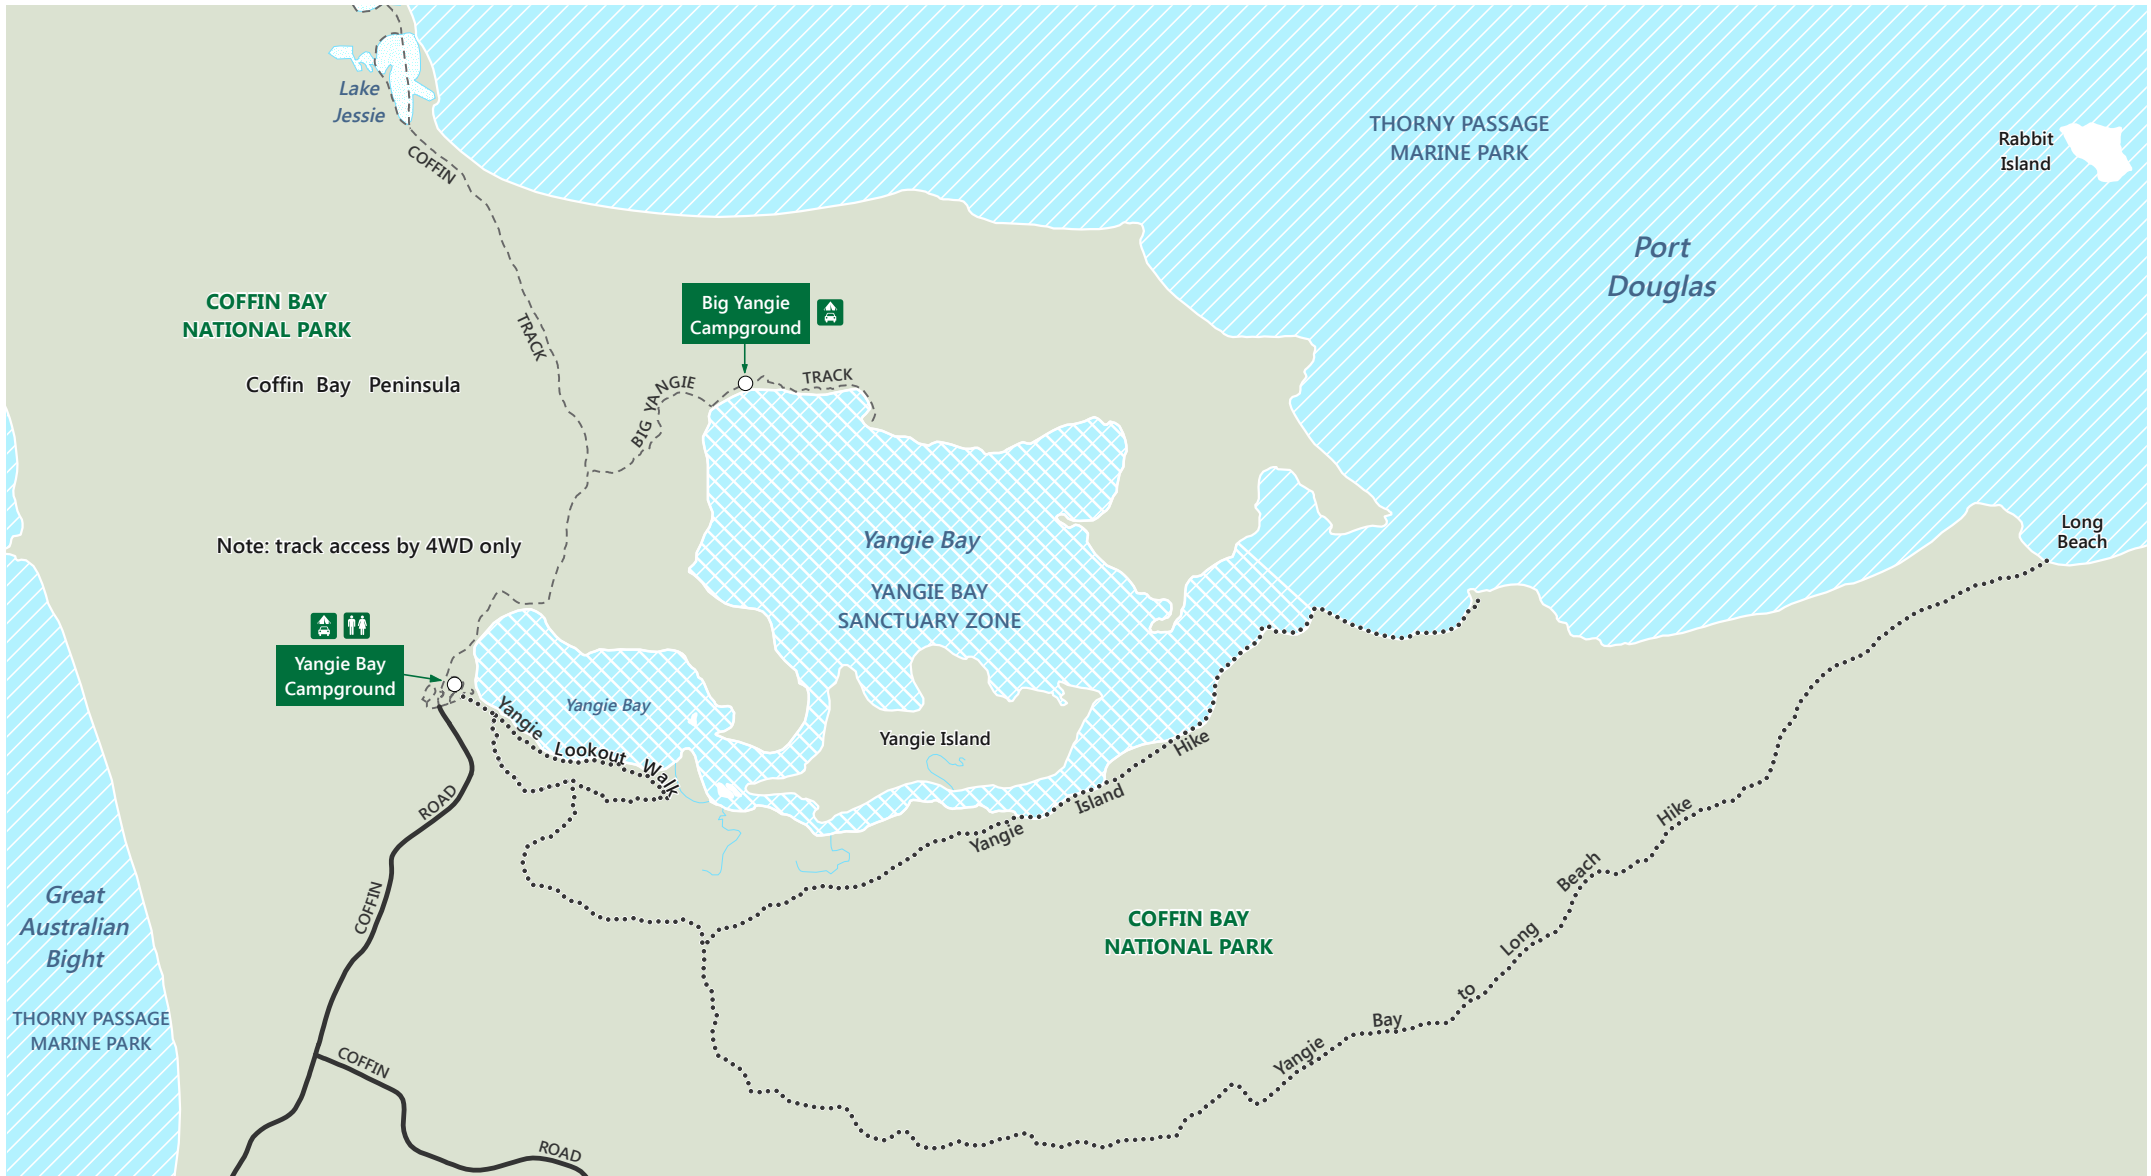

Coffin Bay National Park

Yangie Bay

Government of South Australia

National Parks South Australia

- Sealed road
- Unsealed road
- - - Track - 4WD access in park
- Walking trail

- Marine park; Sanctuary zone
- Toilets
- Campground

Use this map on your mobile: search Avenza PDF Maps

For more information contact:
Natural Resources Centre Port Lincoln
T: 08 8688 3111
www.naturalresources.sa.gov.au
[/eyrepenninsula](http://eyrepenninsula)