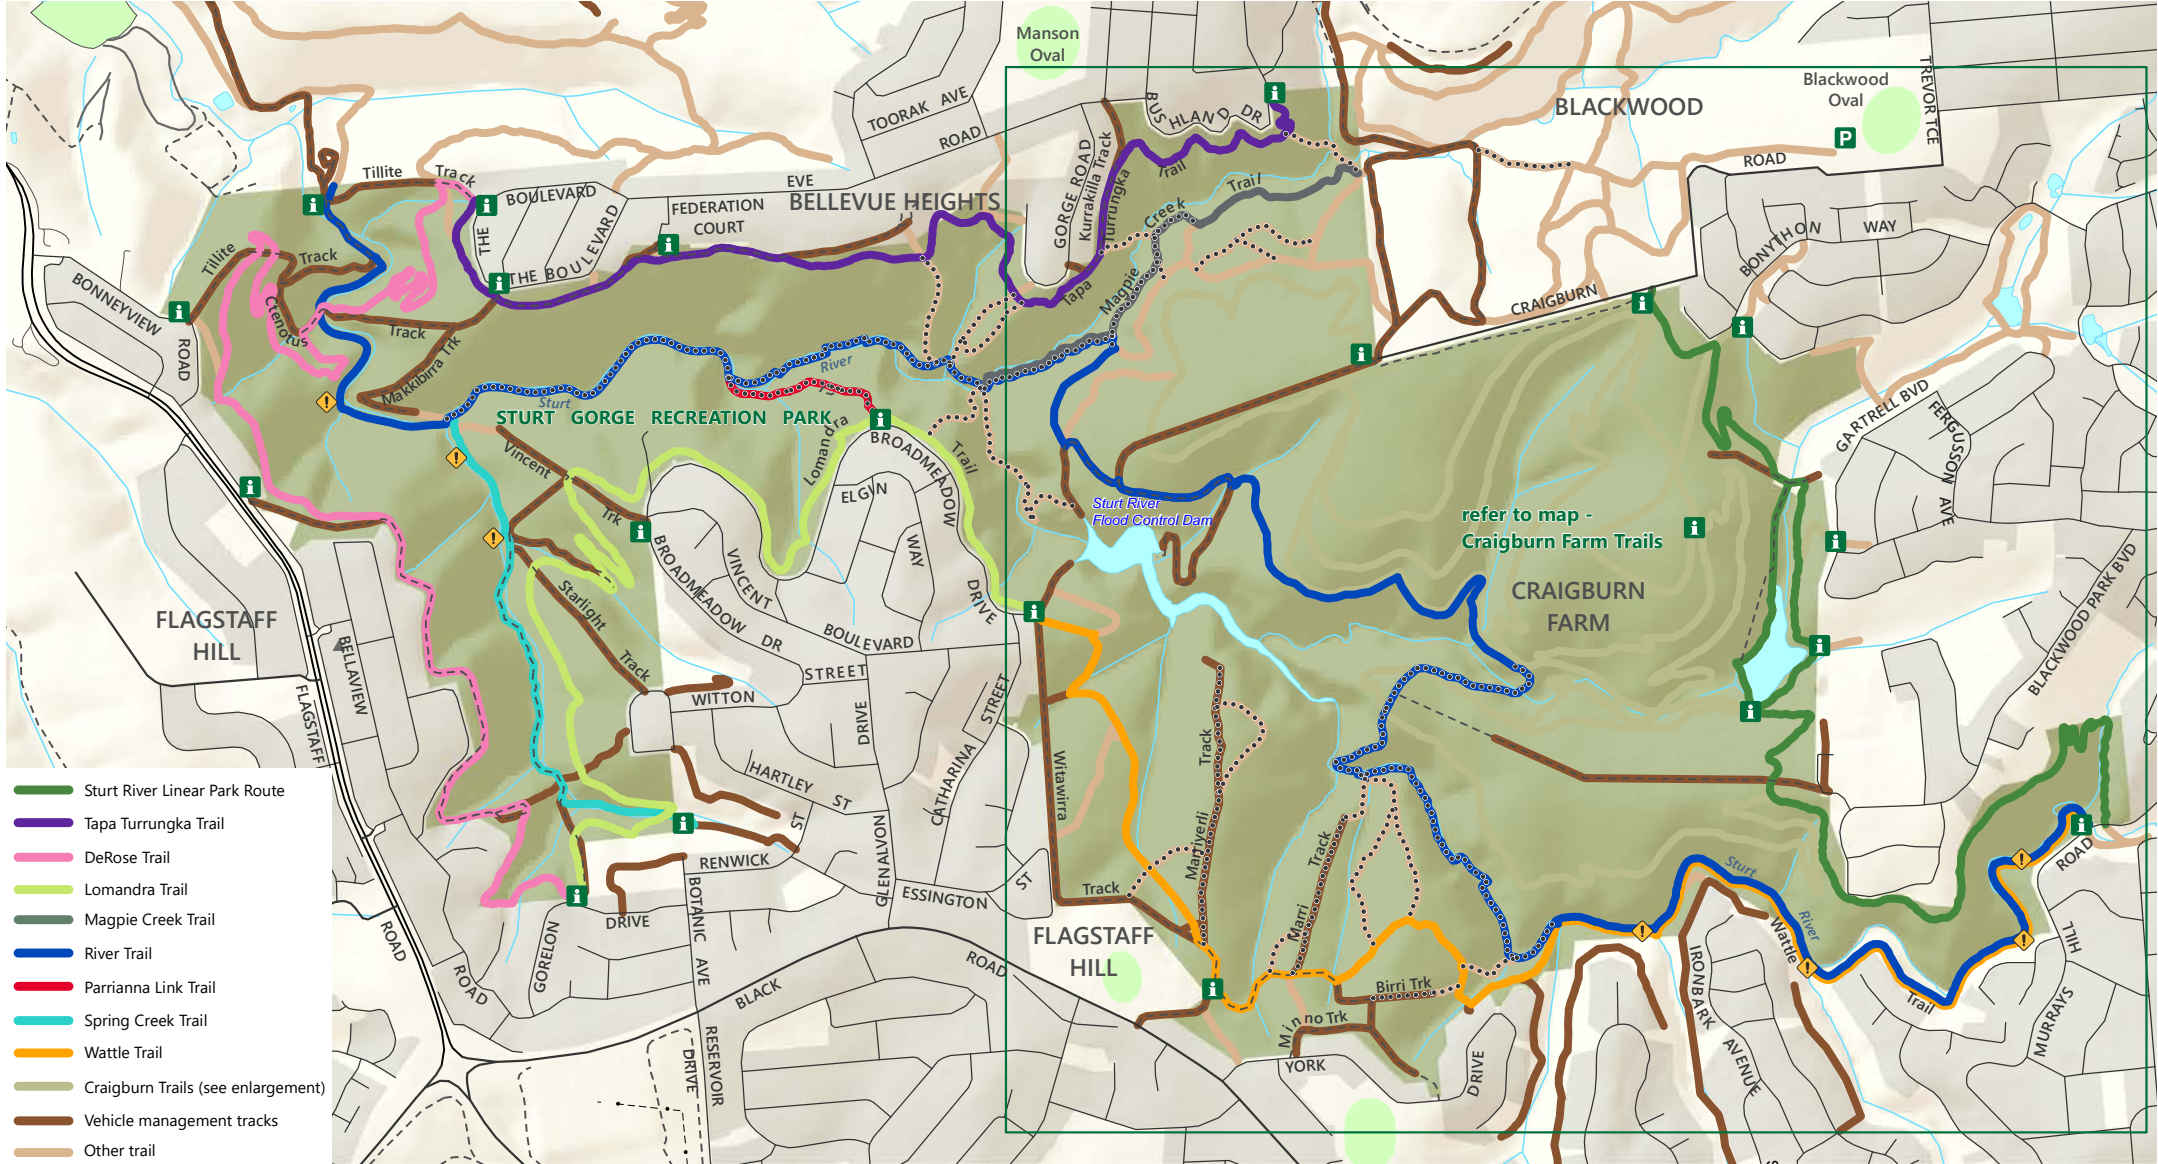

Sturt Gorge Recreation Park

- Sturt River Linear Park Route
- Tapa Turrungka Trail
- DeRose Trail
- Lomandra Trail
- Magpie Creek Trail
- River Trail
- Parrianna Link Trail
- Spring Creek Trail
- Wattle Trail
- Craighburn Trails (see enlargement)
- Vehicle management tracks
- Other trail

- | | | |
|---|--|--|
| P Parking | Sealed road | Sturt Gorge Recreation Park |
| i Information | Unsealed road | Built-up area |
| ⚠ Warning
Take care here | Track | — Water - perennial |
| | ⋯ Walking only trail | |

DEW does not guarantee that this map is error free. Use of the map is at the user's sole risk and the information contained on the map may be subject to change without notice.
Cartography by DEW, Mapland - 2020