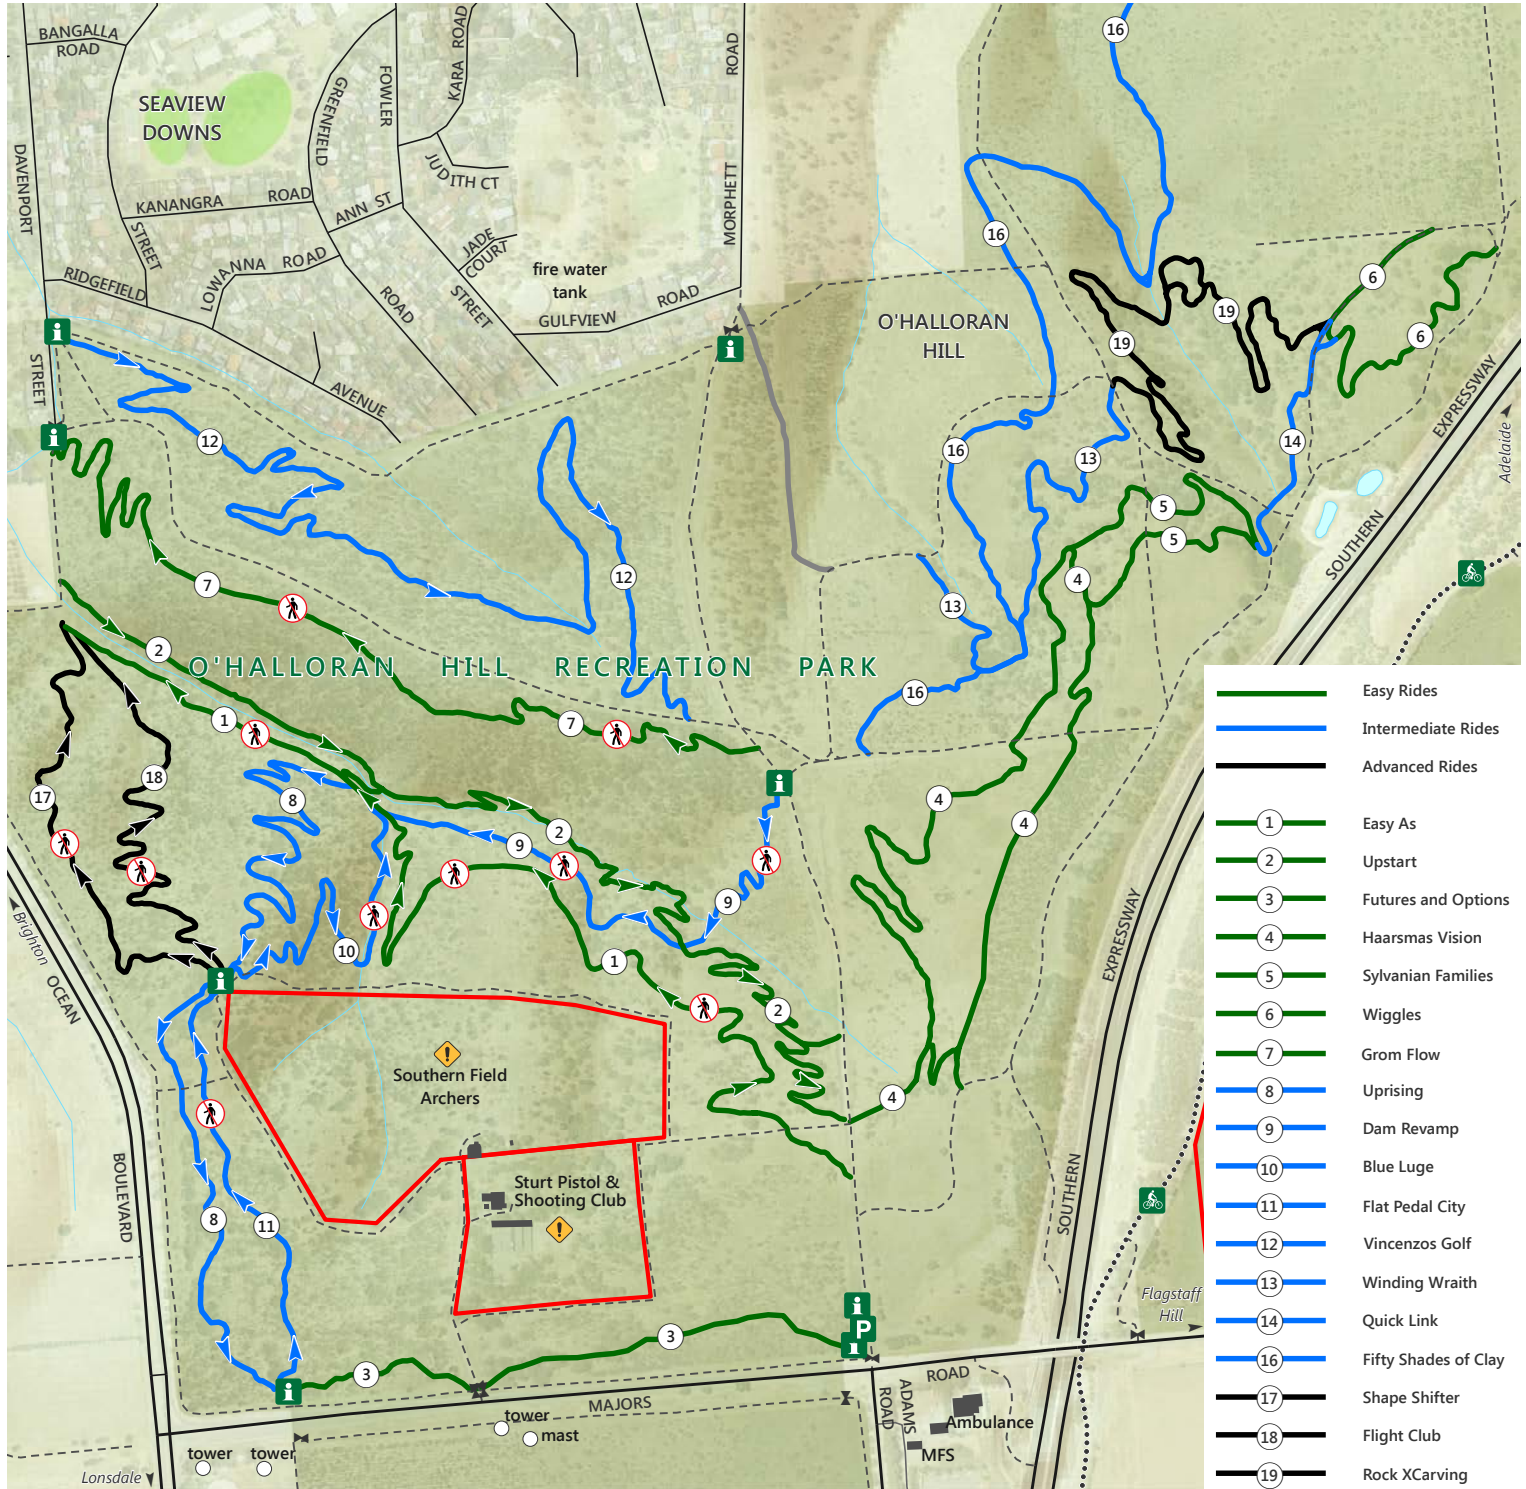

# O'Halloran Hill Recreation Park

## Shared Use Trails

Government of South Australia

National Parks South Australia

- O'Halloran Hill Recreation Park
- Sealed road
- Vehicle track
- Cycleway
- Information; Parking
- No pedestrians; Caution
- Gate; Direction of ride

[parks.sa.gov.au](http://parks.sa.gov.au)

DEW does not guarantee that this map is error free. Use of the map is at the user's sole risk and the information contained on the map may be subject to change without notice. Cartography by DEW, Mapland - 2019

Use this map on your mobile: search Avenza PDF Maps

**For more information contact:**  
 Belair National Park  
 T: (+61 8) 8278 5477