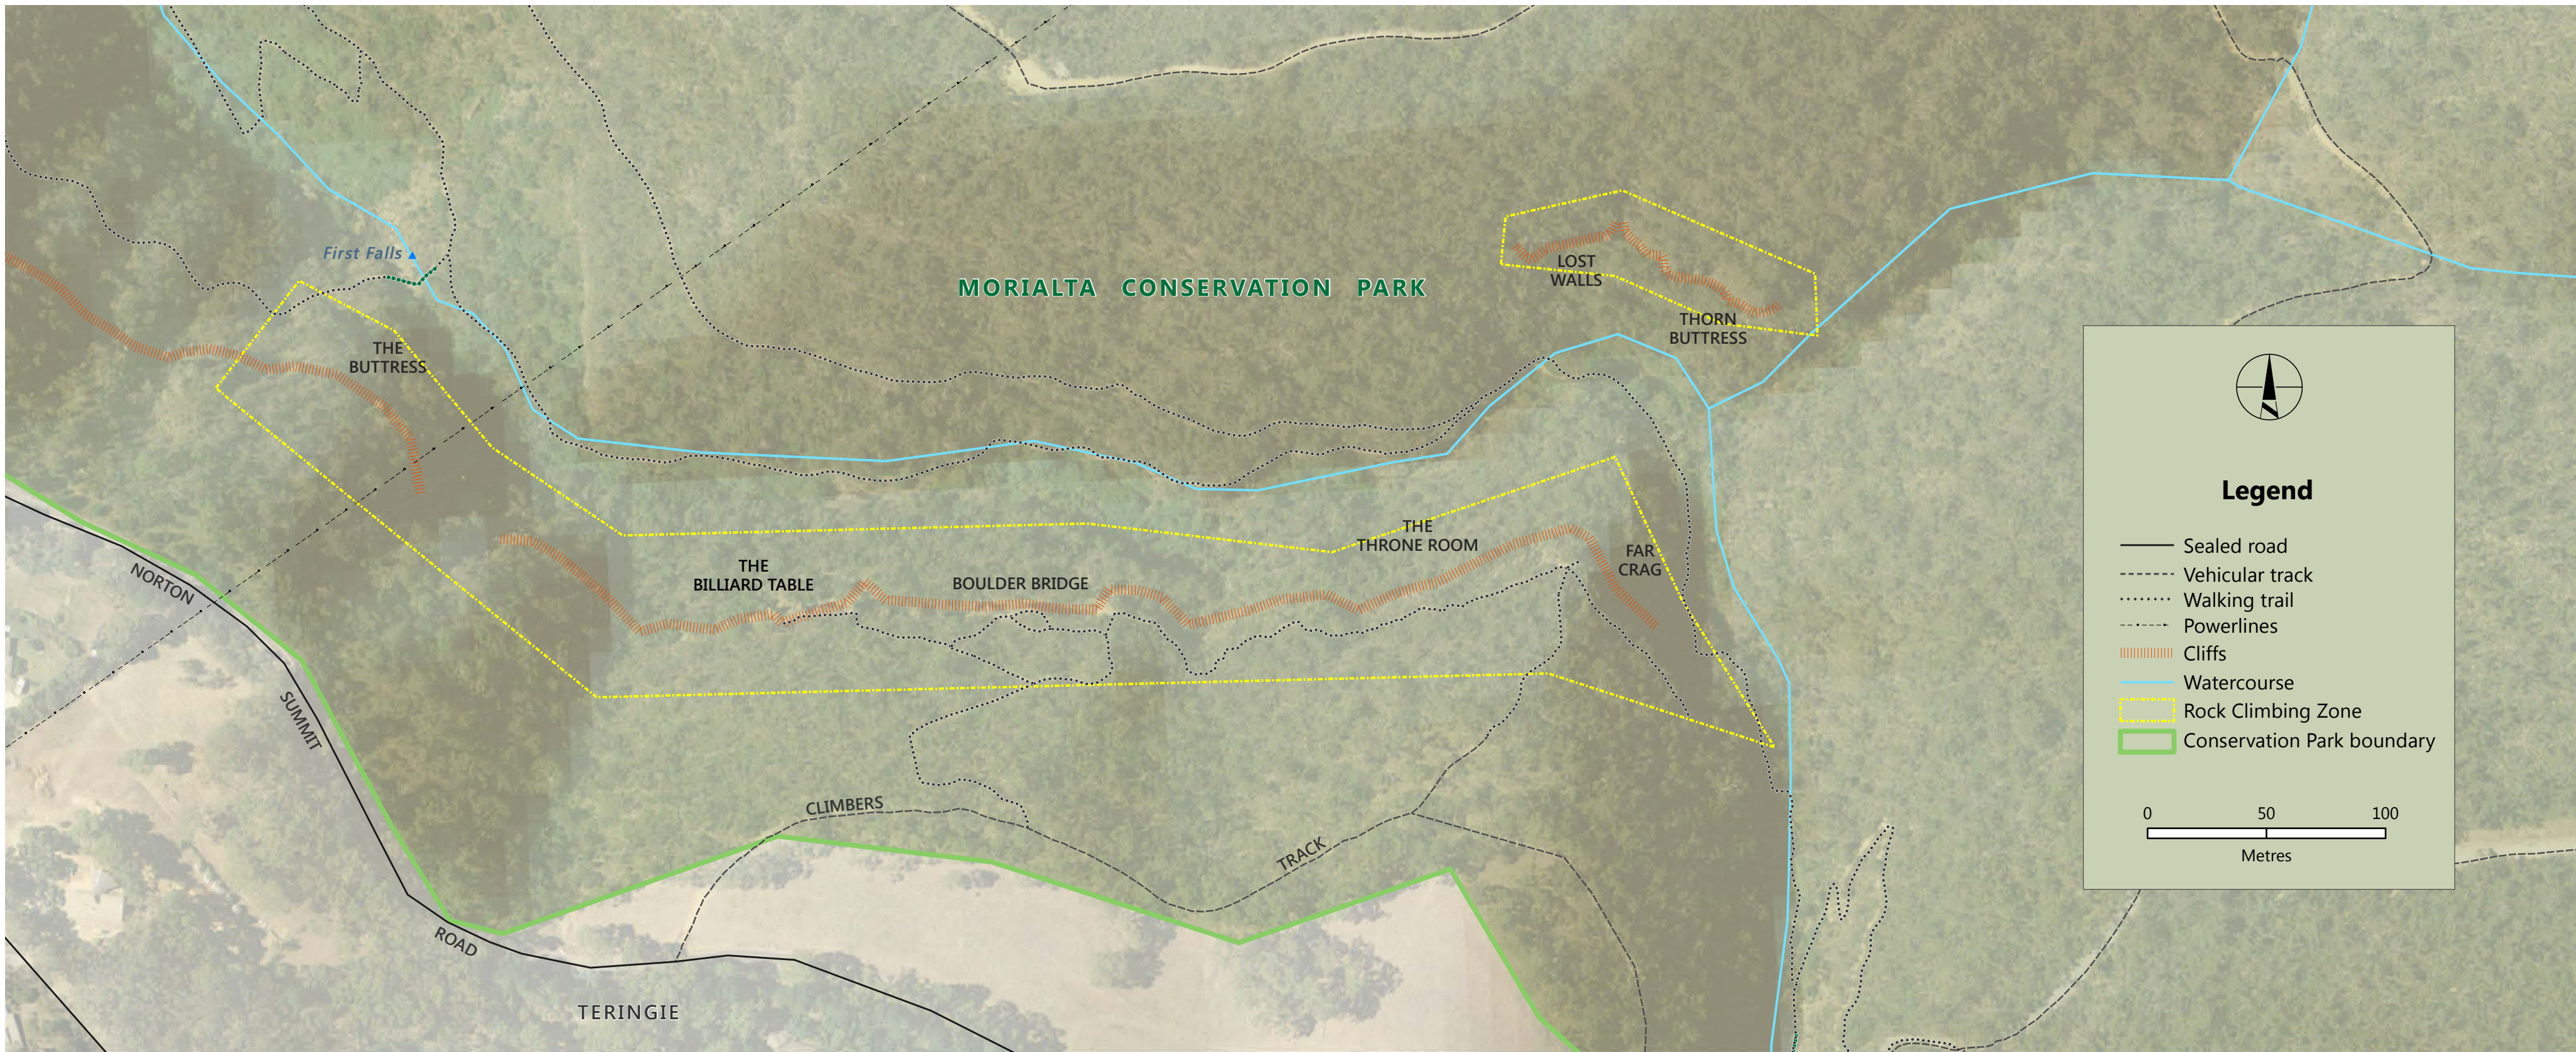

MORIALTA CONSERVATION PARK

Legend

- Sealed road
- - - Vehicular track
- Walking trail
- - - Powerlines
- ||||| Cliffs
- Watercourse
- - - Rock Climbing Zone
- ▭ Conservation Park boundary