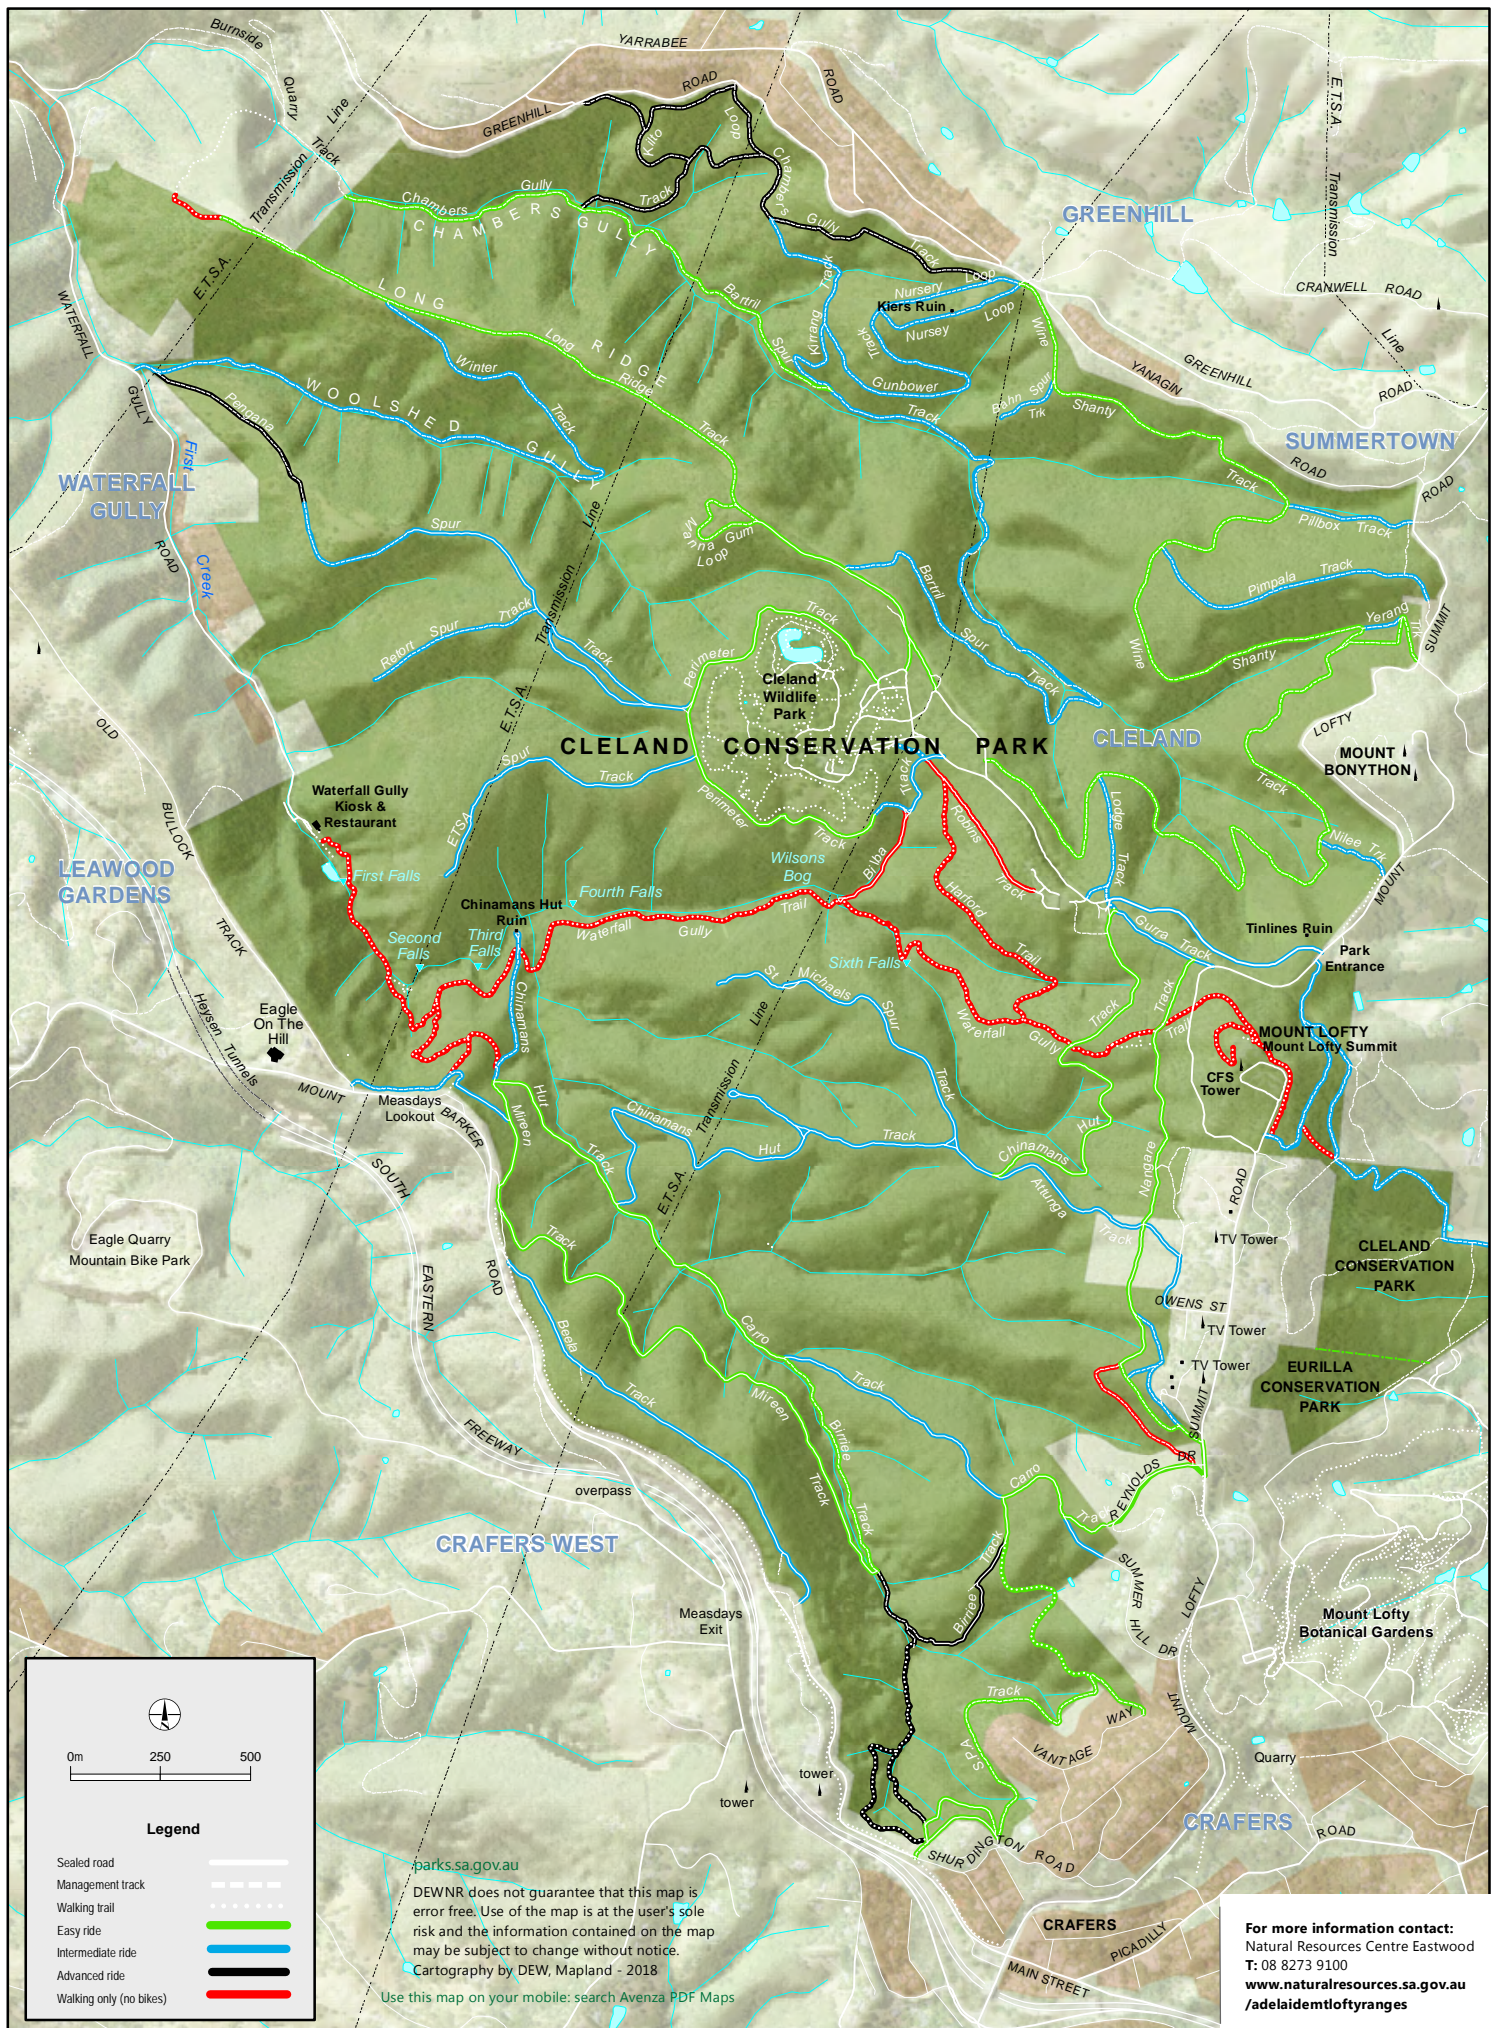

## Bike Trails

Government of South Australia

National Parks South Australia

0m 250 500

**Legend**

- Sealed road
- Management track
- Walking trail
- Easy ride
- Intermediate ride
- Advanced ride
- Walking only (no bikes)