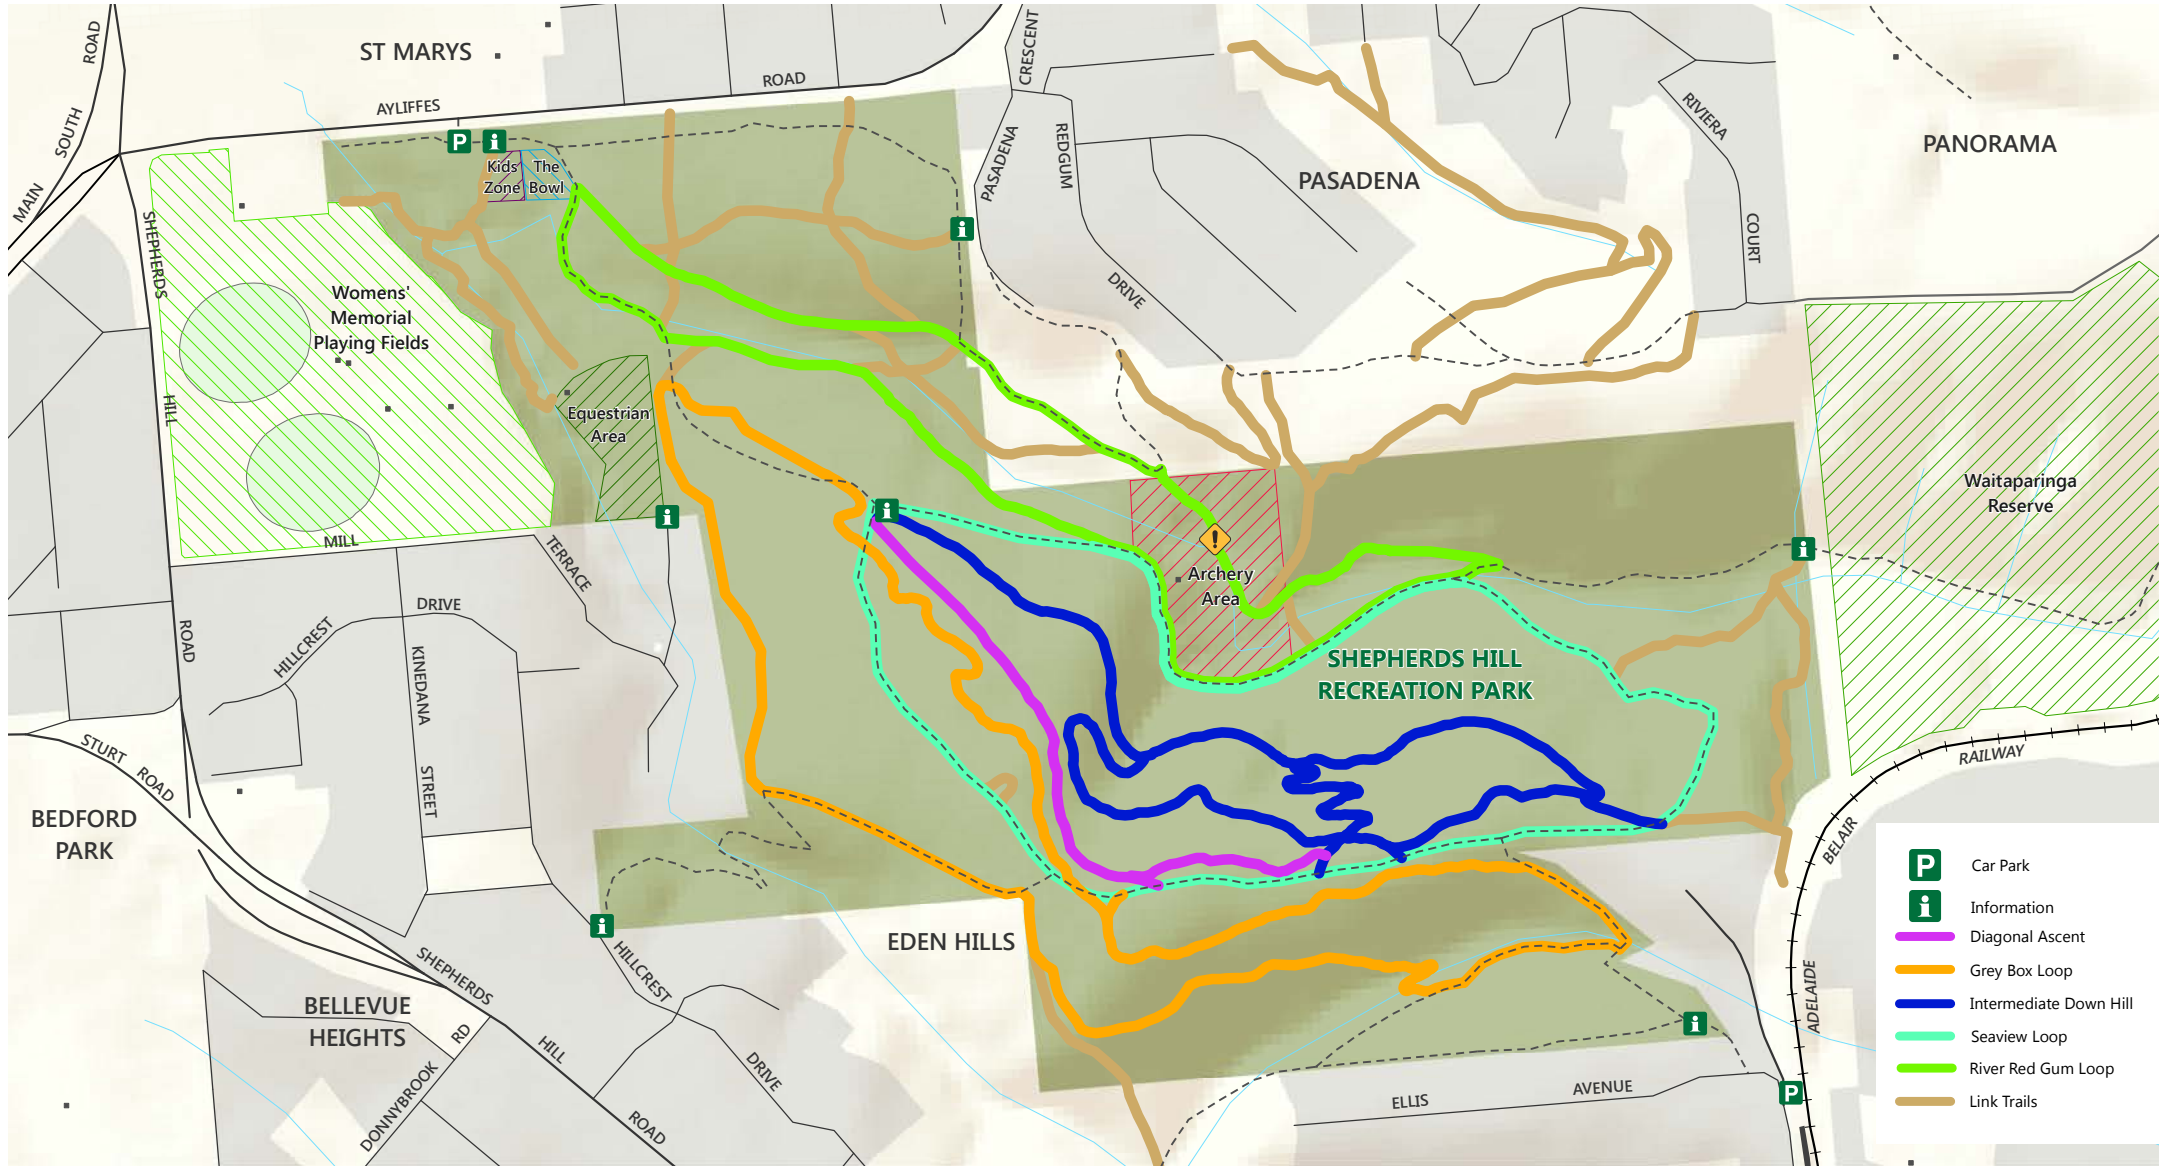

# Shepherds Hill Recreation Park

Government of South Australia

National Parks South Australia

- Car Park
- Information
- Diagonal Ascent
- Grey Box Loop
- Intermediate Down Hill
- Seaview Loop
- River Red Gum Loop
- Link Trails

- Sealed road
- Track
- Railway
- Shepherds Hill Recreation Park
- Built-up area
- Caution required  
Do not enter the area when red flags are flying.
- Kids Zone  
A safe and easy area for children to practice riding on dirt
- The Bowl - bikes only  
A pump track with features to suit a range of abilities