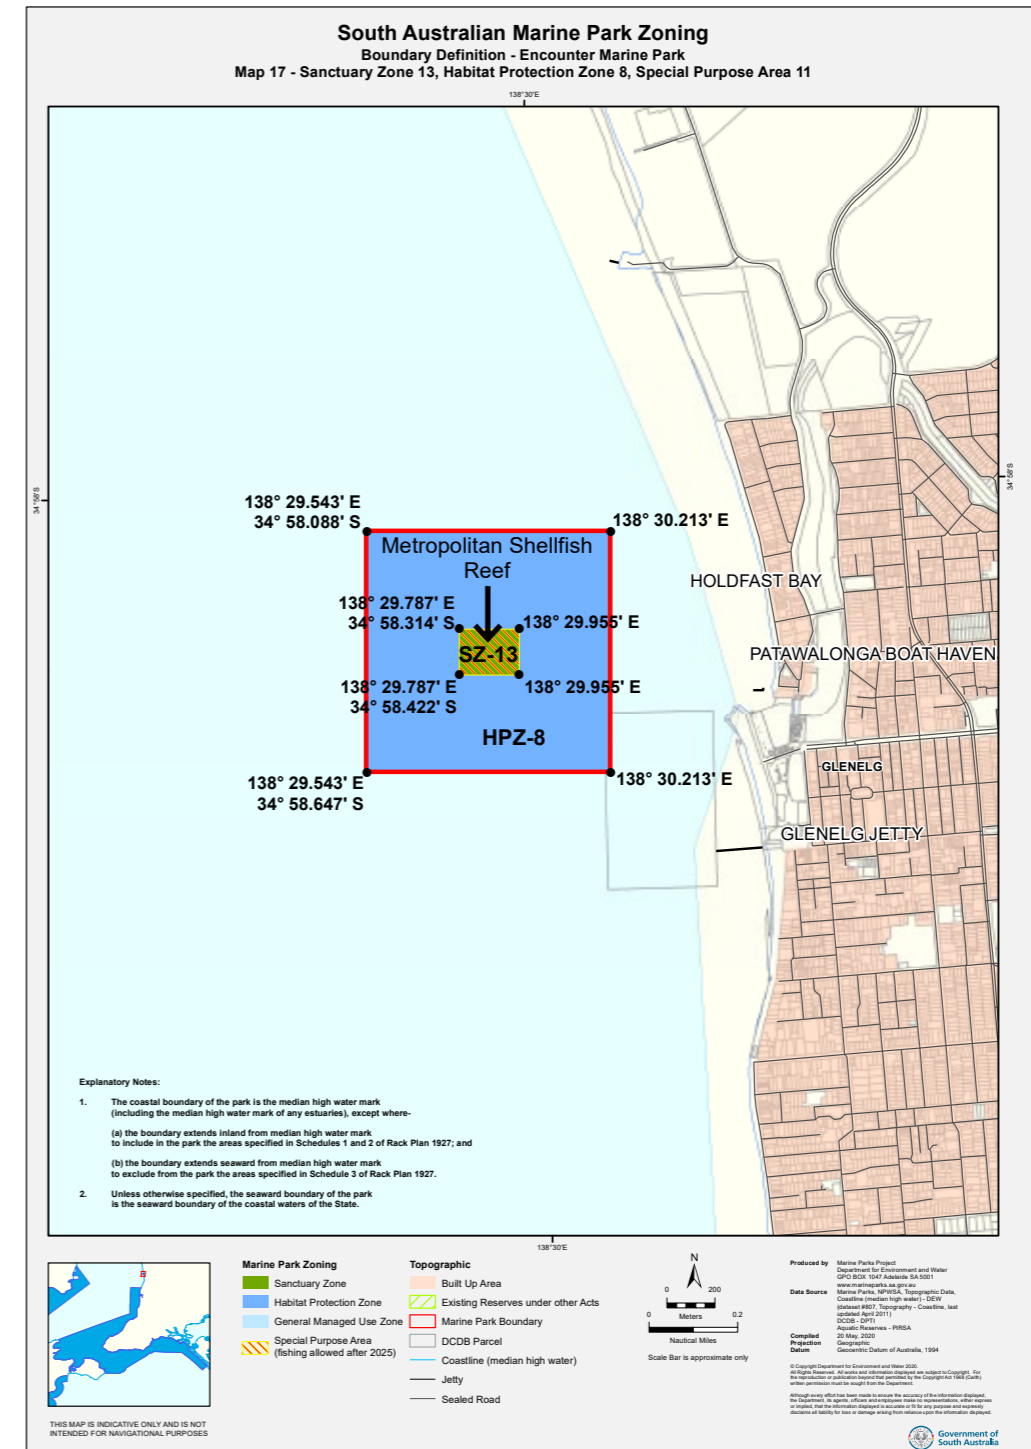

Creation of new sanctuary zone to encompass Glenelg shellfish reef, Encounter Marine Park

Current

Proposed

Creation of new sanctuary zone at Pt Stanvac, Encounter Marine Park

Current

Proposed

*Note: Port Noarlunga Reef Aquatic Reserve was replaced by the Port Noarlunga SZ, Encounter Marine Park.