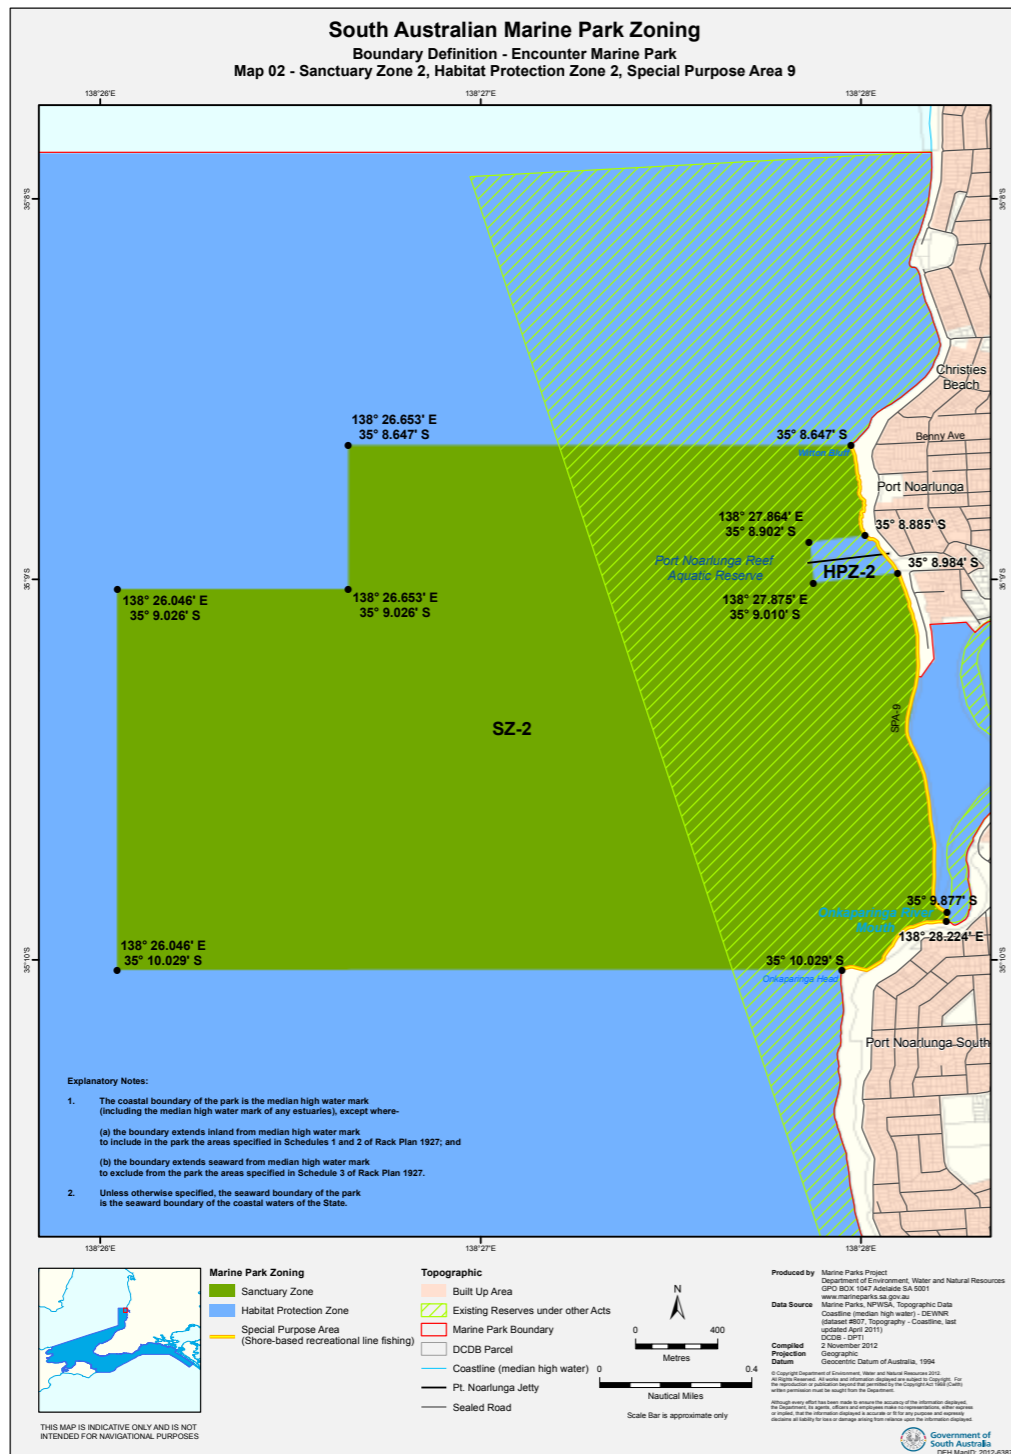

Creation of new sanctuary zone to encompass Glenelg shellfish reef, Encounter Marine Park

Current

Proposed

Creation of new sanctuary zone at Pt Stanvac, Encounter Marine Park

Current

Proposed

*Note: Port Noarlunga Reef Aquatic Reserve was replaced by the Port Noarlunga SZ, Encounter Marine Park.