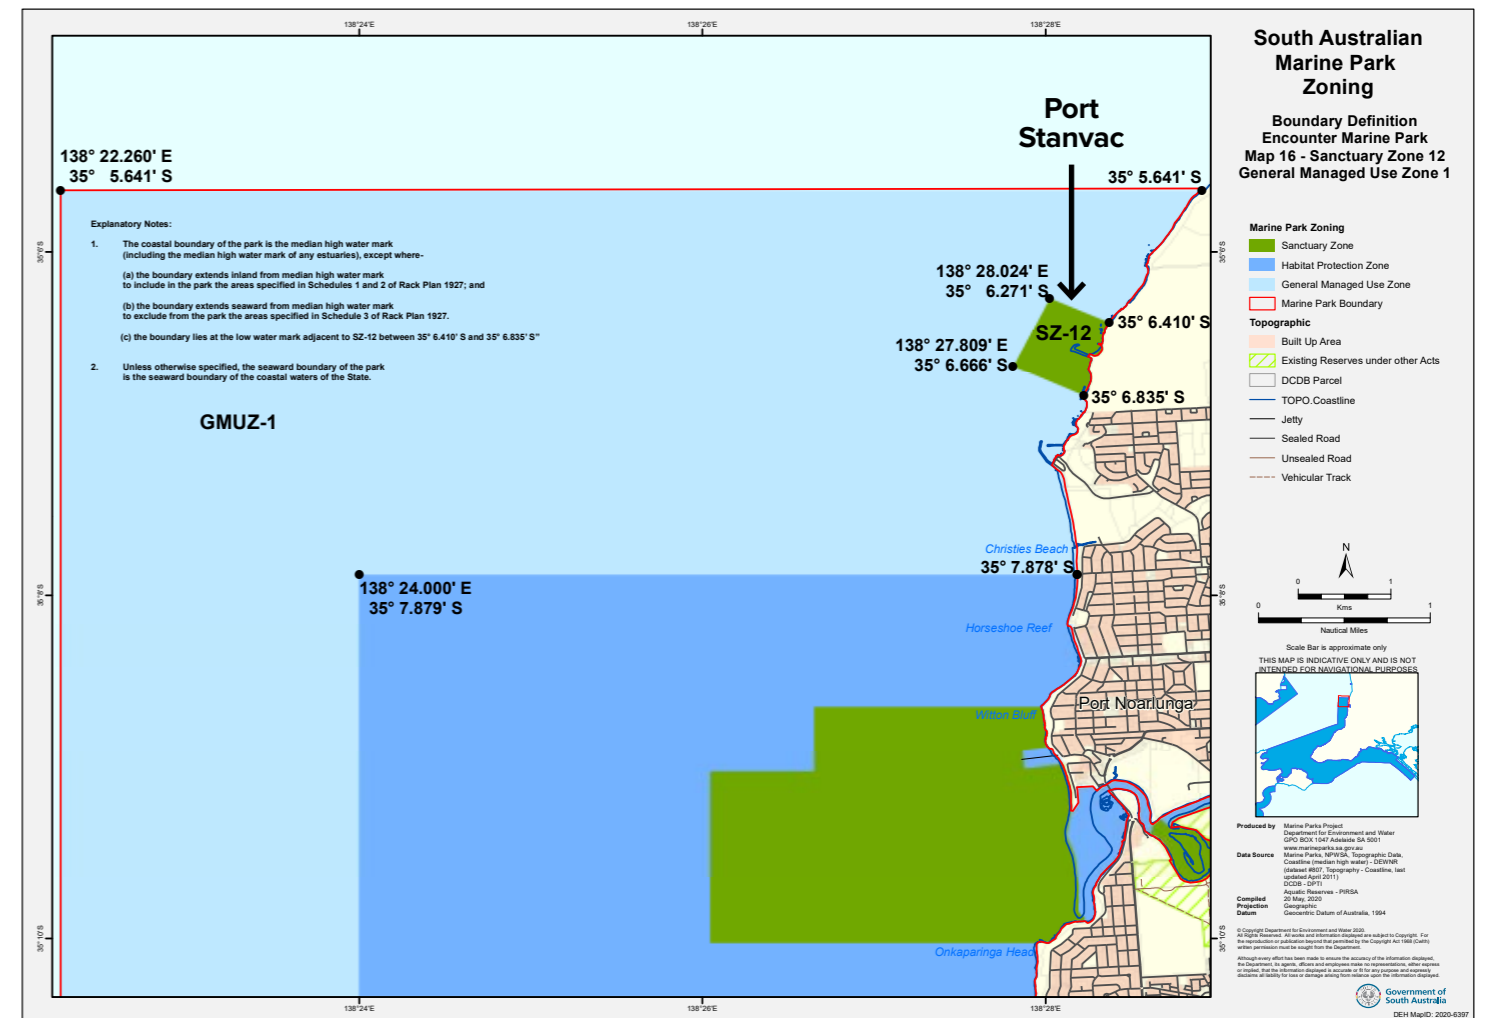

Creation of new sanctuary zone to encompass Glenelg shellfish reef, Encounter Marine Park

Current

Proposed

Creation of new sanctuary zone at Pt Stanvac, Encounter Marine Park

Current

Proposed

*Note: Port Noarlunga Reef Aquatic Reserve was replaced by the Port Noarlunga SZ, Encounter Marine Park.