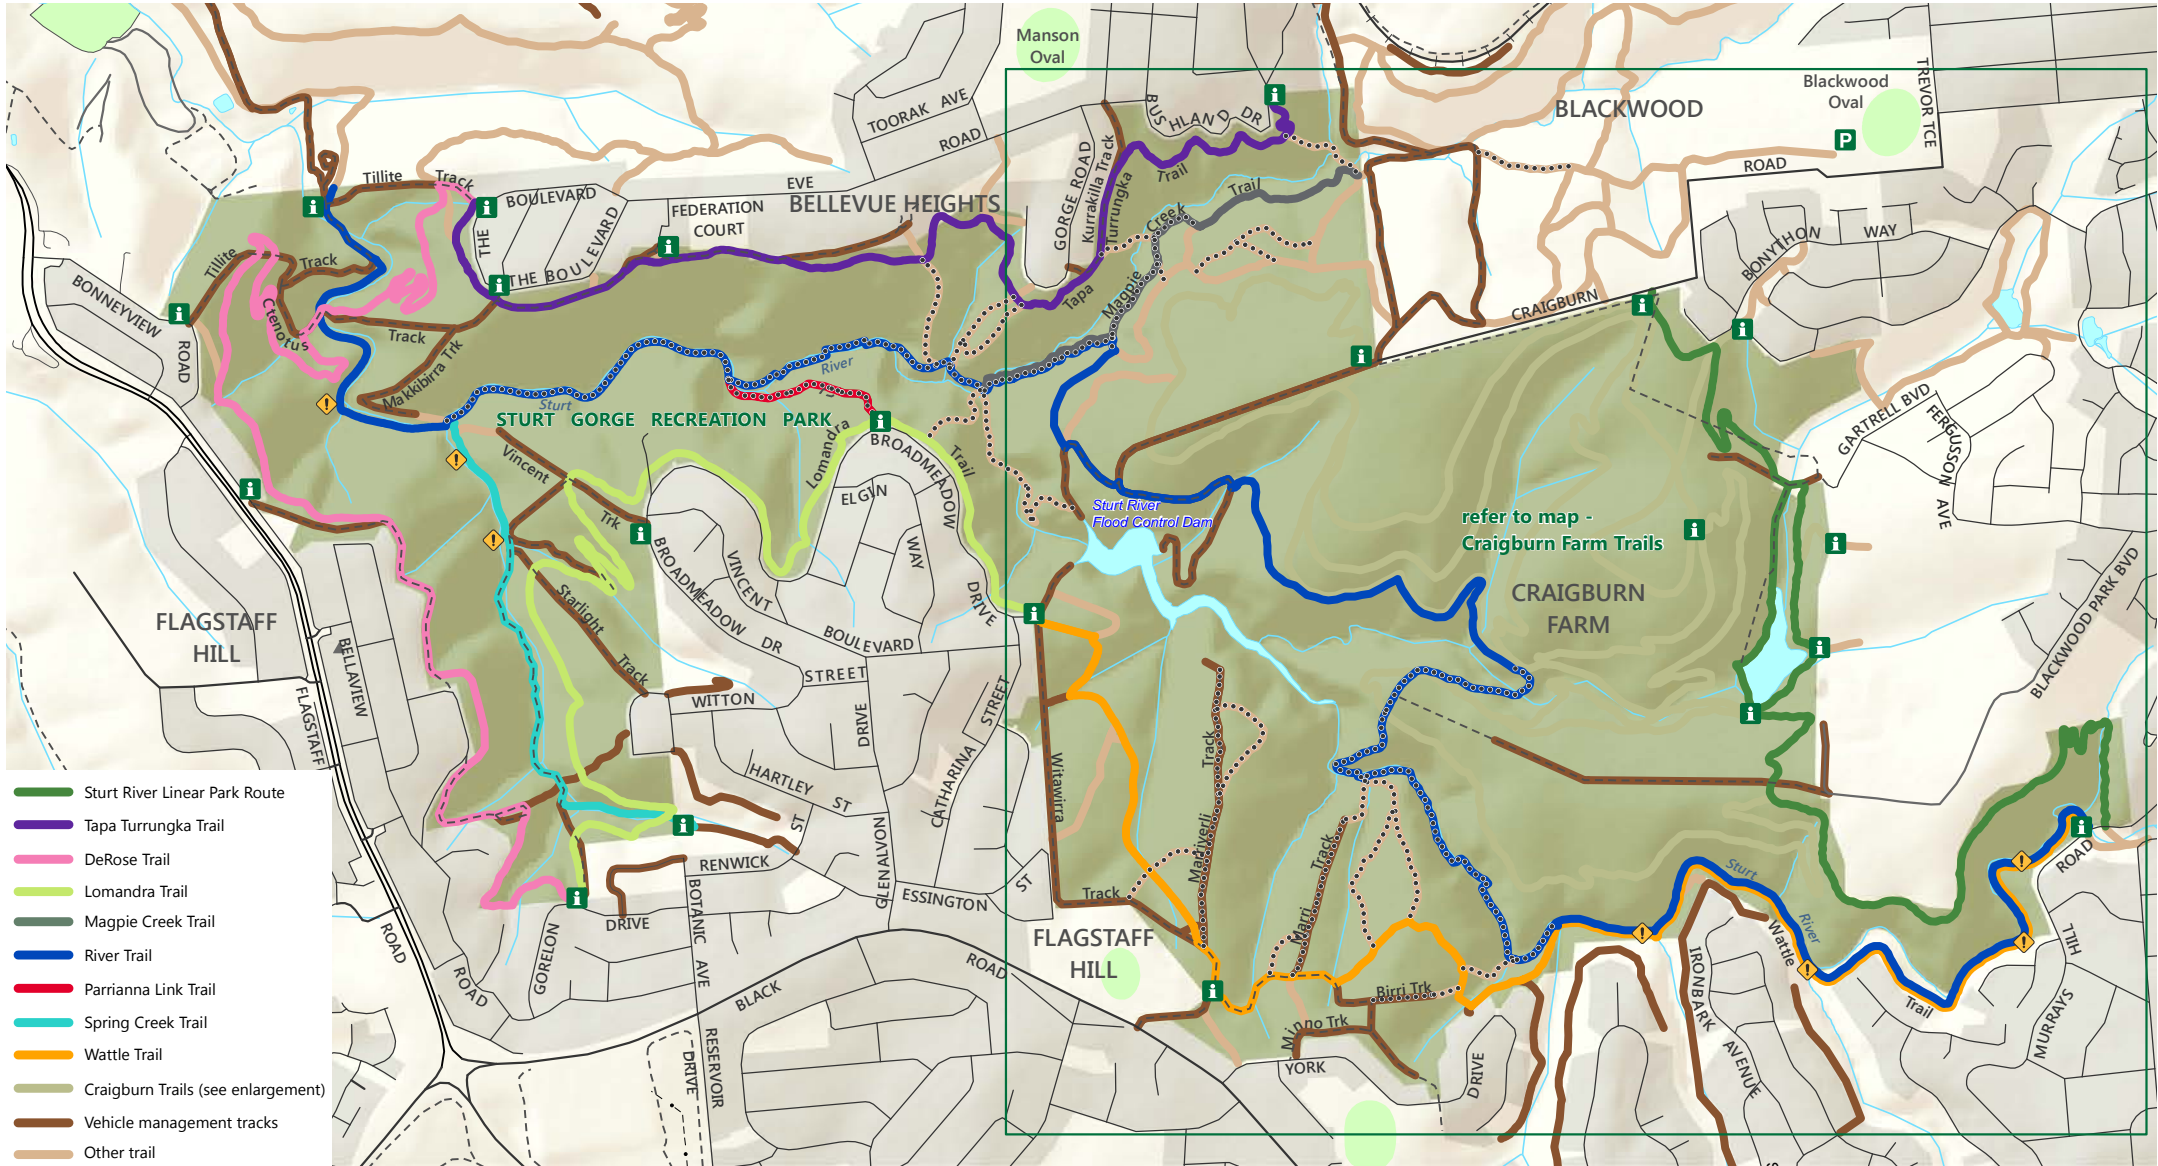

# Sturt Gorge Recreation Park

Government of South Australia

National Parks South Australia

- P Parking
- i Information
- ⚠ Warning Take care here
- Sealed road
- Unsealed road
- Track
- Walking only trail

- Sturt Gorge Recreation Park
- Built-up area
- Water - perennial

[parks.sa.gov.au](http://parks.sa.gov.au)

DEWNR does not guarantee that this map is error free. Use of the map is at the user's sole risk and the information contained on the map may be subject to change without notice. Cartography by DEWNR, Mapland - 2016