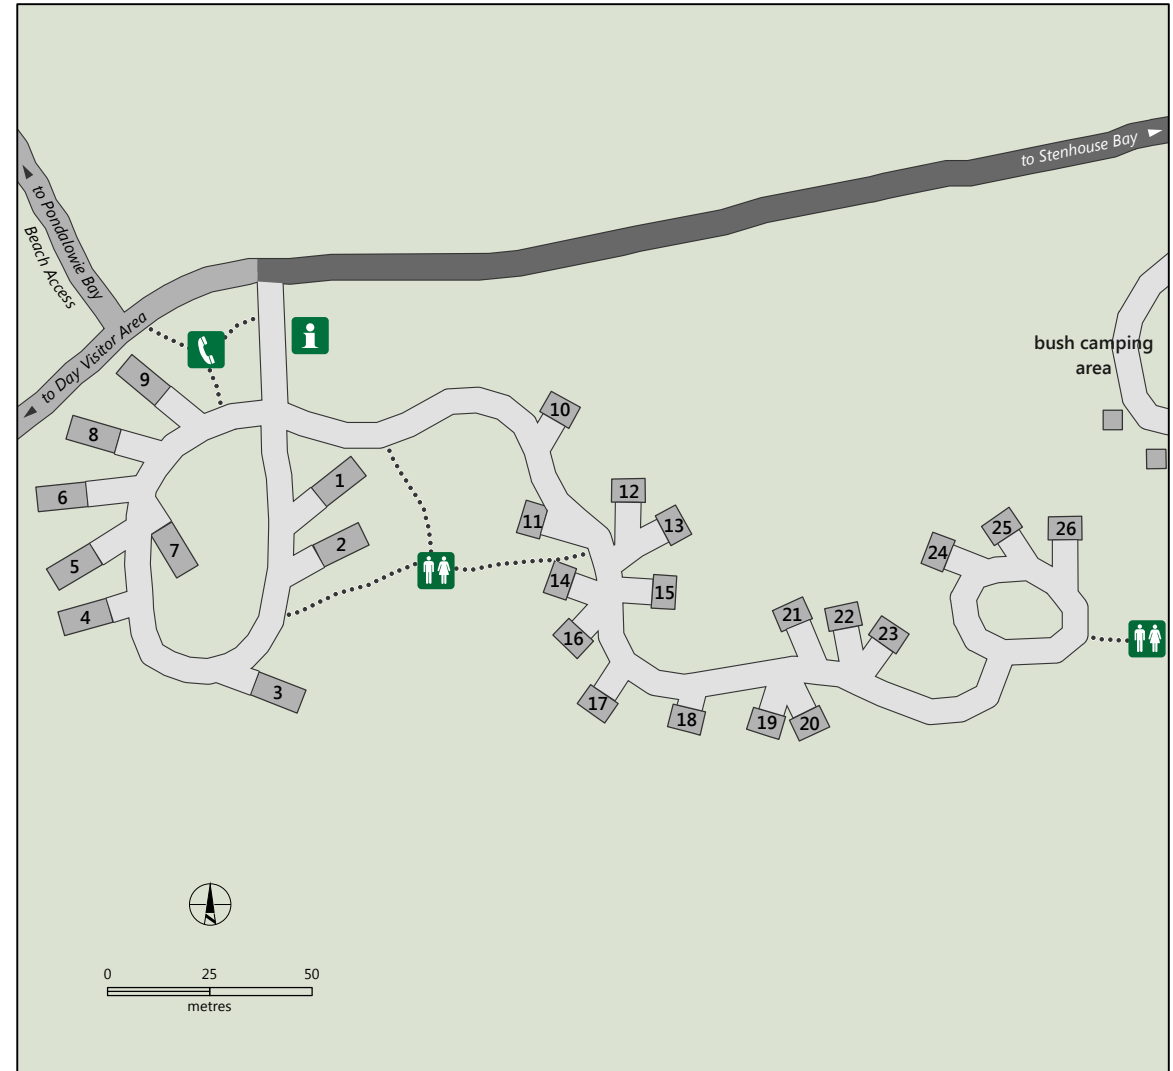

Innes National Park

Government of South Australia

National Parks South Australia

Pandalowie campground

Caravans, Trailers and Oversized Vehicles only

- Sealed road
- Unsealed road
- Track
- Walking trail
- Innes National Park
- Marine park
- Marine park - Sanctuary zone
- Sites 1-9
- Caravan and large vehicles
- Sites 10-26
- Camper trailers