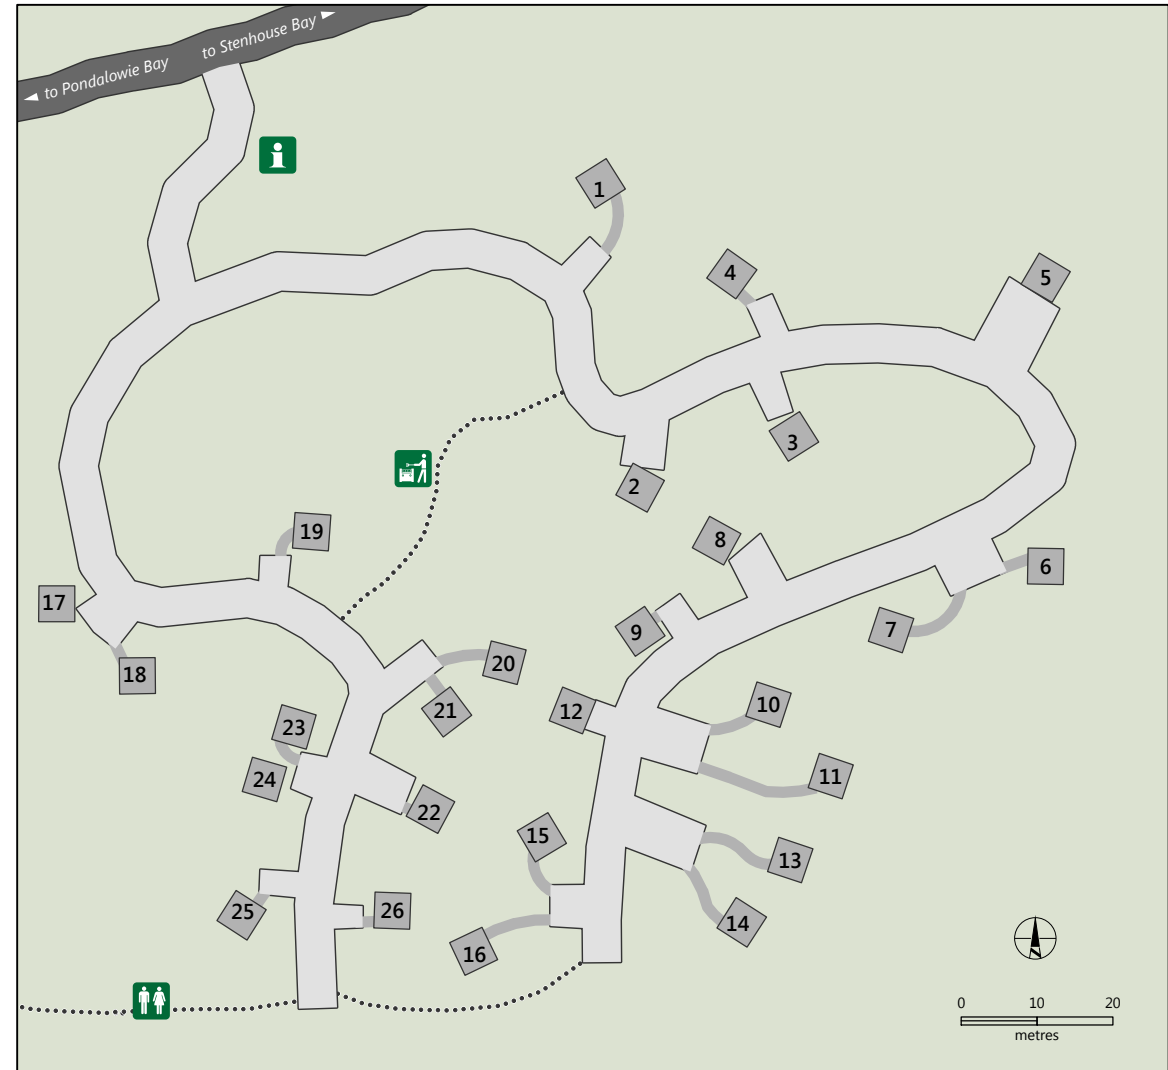

Pondalowie campground

parks.sa.gov.au

DEWNR does not guarantee that this map is error free. Use of the map is at the user's sole risk and the information contained on the map may be subject to change without notice. Cartography by DEWNR, Mapland - 2014

Use this map on your mobile: search Avenza PDF Maps

Sealed road	Toilets	Barbecue facility
Unsealed road	Campground	Lookout
Track	Caravan site	Telephone
Walking trail	Bus parking	Information
Innes National Park	9 Camp sites	

Natural Resources
Northern and Yorke

Natural Resources Centre Clare
T: 08 8841 3400
www.naturalresources.sa.gov.au/northernandyorke