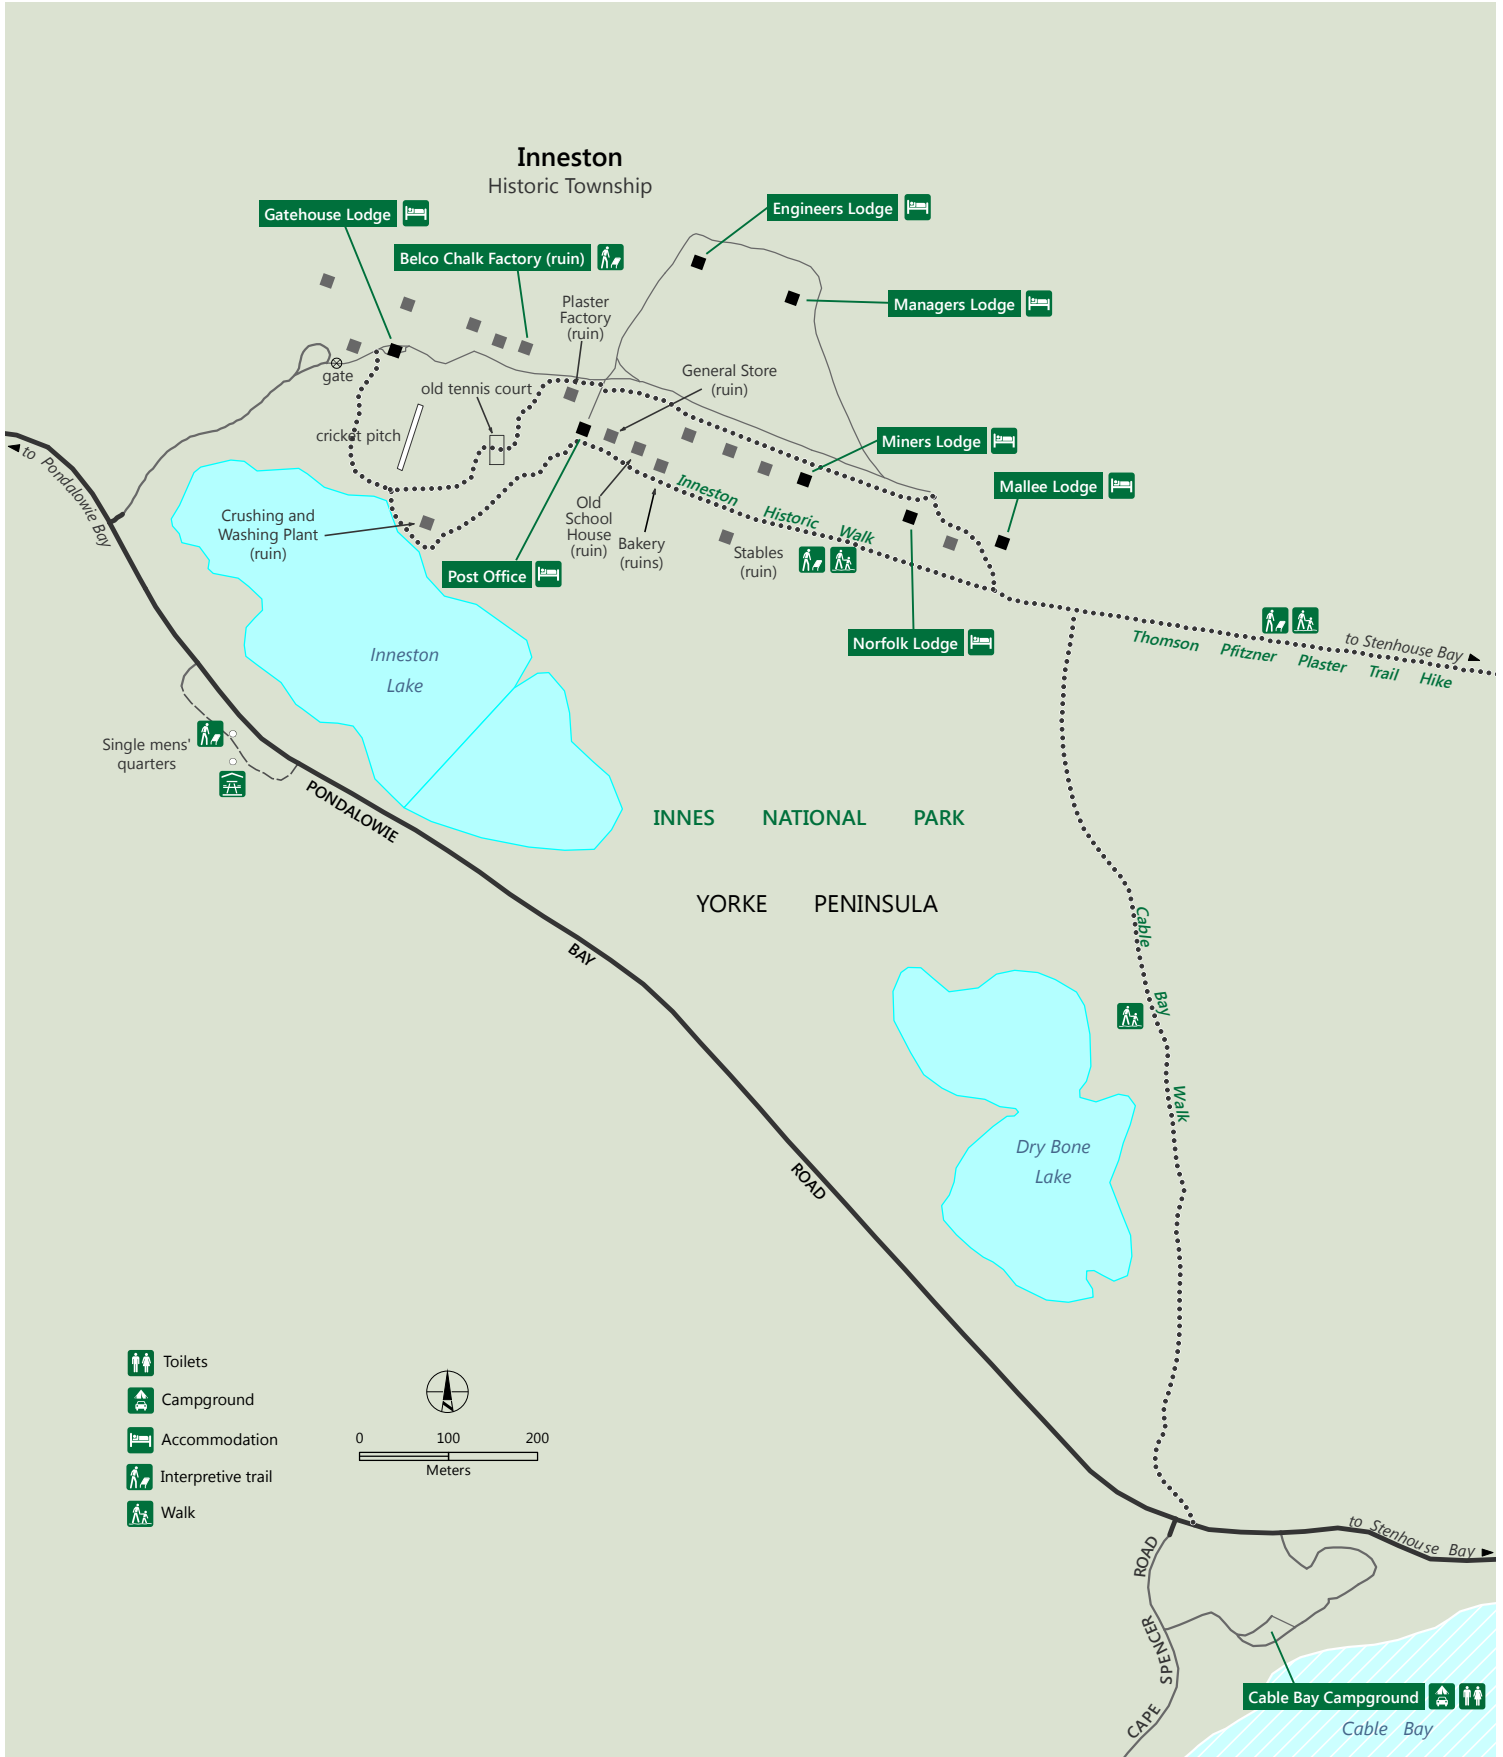

## Inneston

Government of  
South Australia

National Parks  
South Australia

[parks.sa.gov.au](http://parks.sa.gov.au)

DEWNR does not guarantee that this map is error free. Use of the map is at the user's sole risk and the information contained on the map may be subject to change without notice. Cartography by DEWNR, Mapland - 2014

Use this map on your mobile: search Avenza PDF Maps

- Sealed road
- Unsealed road
- Private road
- Walking trail

- Waterbody
- Marine park
- Building; ruin

Natural Resources  
Northern and Yorke

Natural Resources Centre Clare  
T: 08 8841 3400  
[www.naturalresources.sa.gov.au/northernandyorke](http://www.naturalresources.sa.gov.au/northernandyorke)