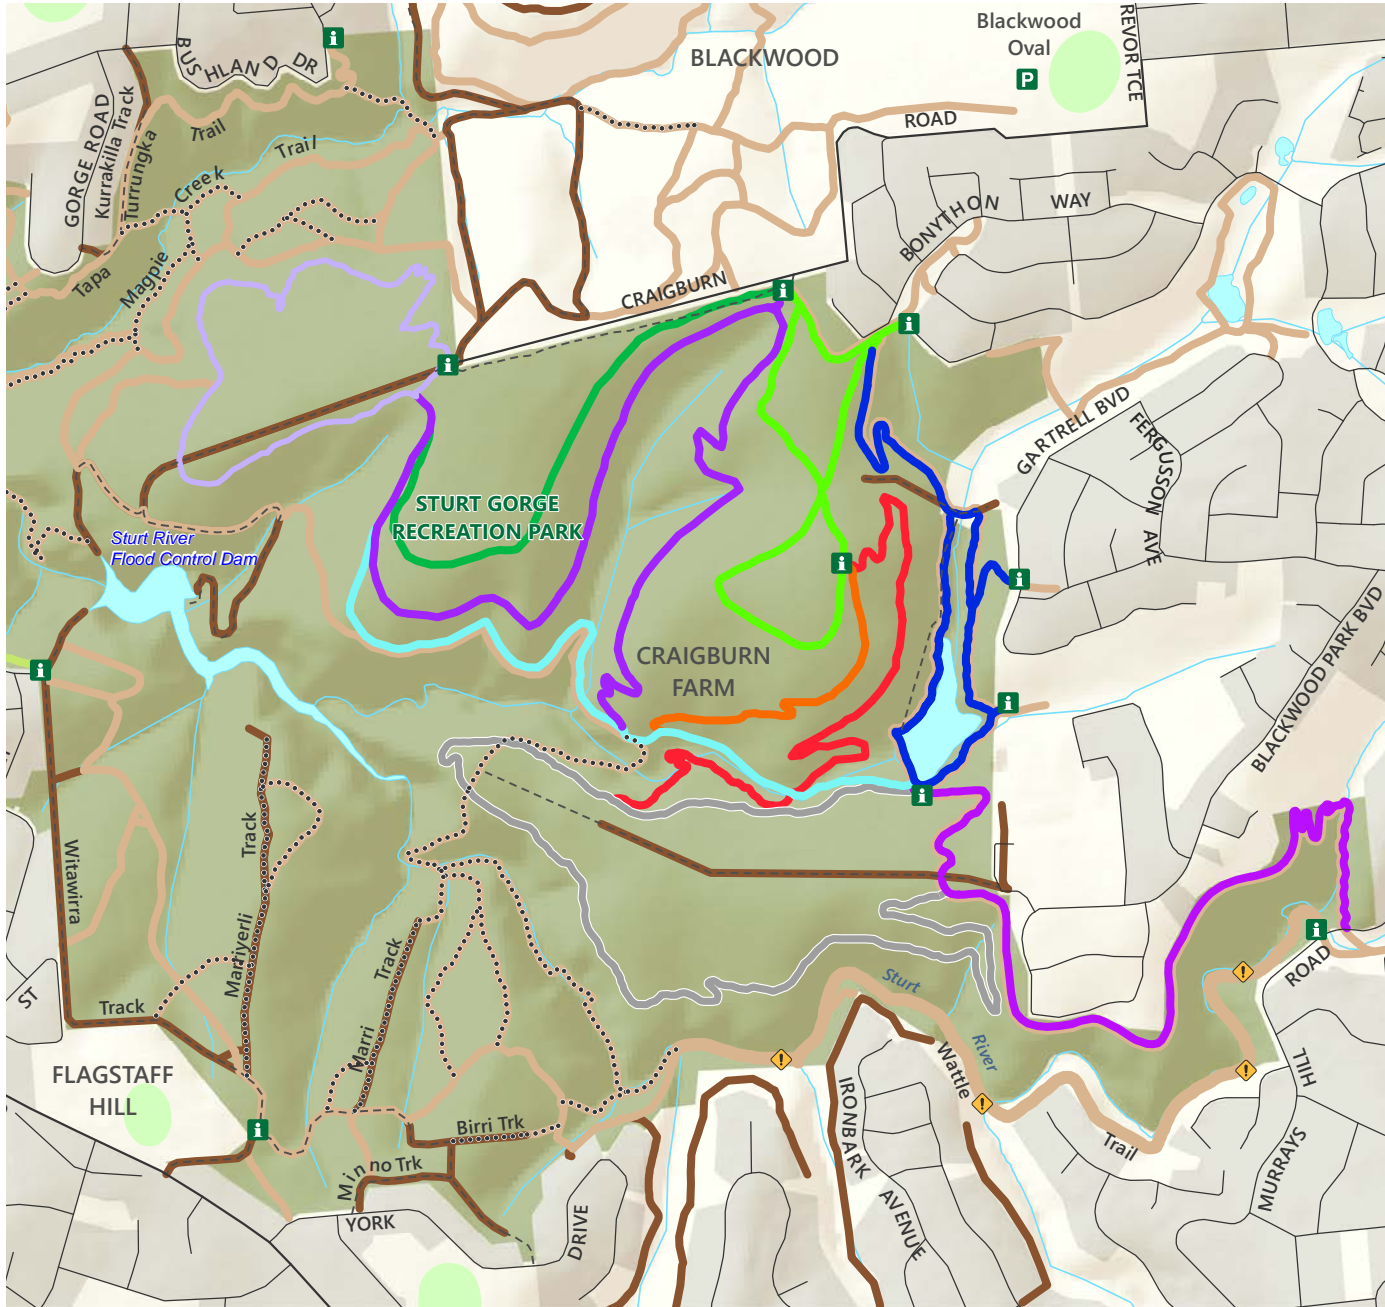

Sturt Gorge Recreation Park

Craigburn Farm Trails

Mountain Bike Trails

All trails are classified as Intermediate Level rides

- | | |
|-----------------------------|---------------------------|
| Parking | Cow Bones |
| Information | Lake View |
| Warning
Take care here | Sidewinder |
| Sturt Gorge Recreation Park | Little River |
| Built-up area | Craigberms |
| Water - perennial | Horners Corners |
| Sealed road | Gunners Run |
| Unsealed road | Sticks and Stones |
| Track | Surf and Turf |
| Walking trail only | Walk the Dog |
| | Vehicle management tracks |
| | Other trail |

DEW does not guarantee that this map is error free. Use of the map is at the user's sole risk and the information contained on the map may be subject to change without notice.
Cartography by DEW, Mapland - 2020