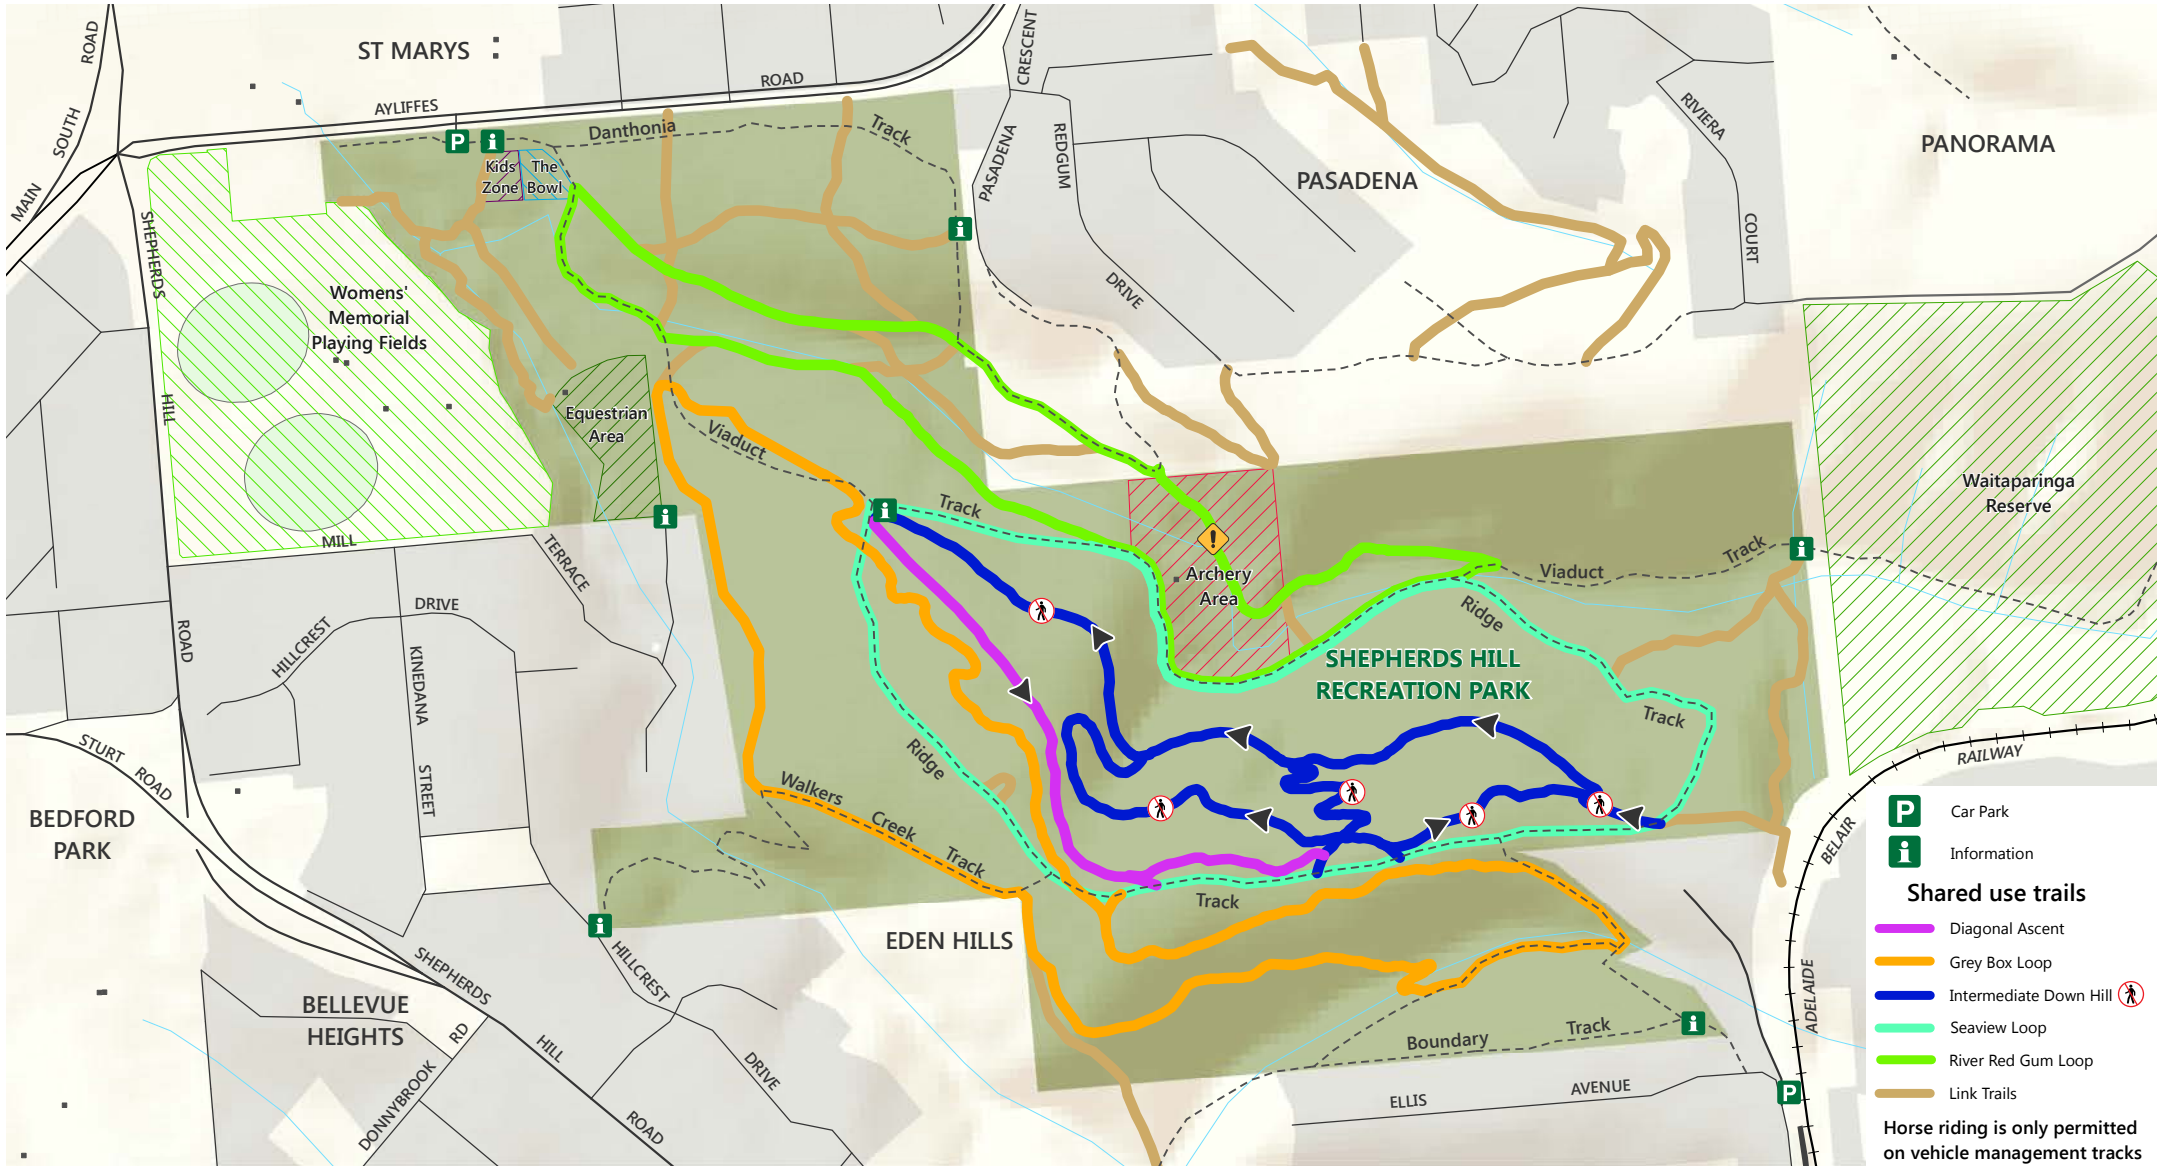

Shepherds Hill Recreation Park

Government of South Australia

National Parks South Australia

- P** Car Park
- i** Information
- Shared use trails**
- Diagonal Ascent
- Grey Box Loop
- Intermediate Down Hill
- Seaview Loop
- River Red Gum Loop
- Link Trails
- Horse riding is only permitted on vehicle management tracks**

- Sealed road
- Vehicle Management Track
- Railway
- ▲ Direction of travel
- Shepherds Hill Recreation Park
- Built-up area
- Walking prohibited
- Caution required
- Do not enter the area when red flags are flying.
- Kids Zone
- The Bowl - bikes only
- A pump track with features to suit a range of abilities